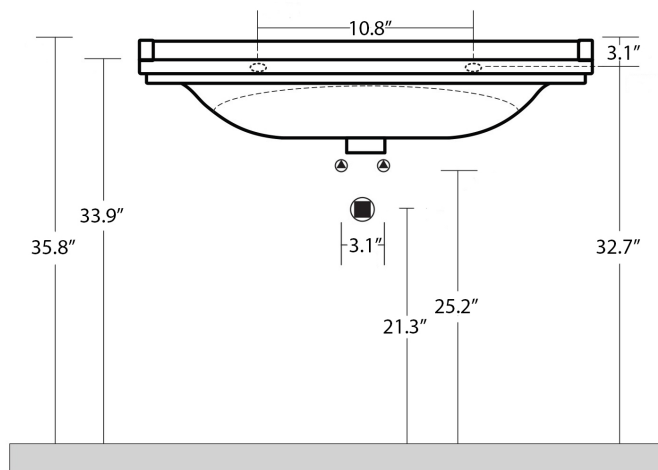

Codes & Standards:

- ADA Compliant

* WS Bath Collections reserves the right to revise dimensions or information on this sheet without notice

Collection |
Waldorf

Model |
Waldorf 4142

Dimensions Metric

1 inch = 2.54 cm

1 inch = 25.4 mm

WS[®]
BATH
COLLECTIONS

1051 Lea Drive - Collegeville, PA 19426
Tel. 215 513 9400 - Fax 610 831 0215

www.ws bathcollections.com - info@ws bathcollections.com

Collection
Waldorf

Model |
Waldorf 4142

Dimensions Metric

1 inch = 2.54 cm
1 inch = 25.4 mm

WS[®]
BATH
COLLECTIONS

1051 Lea Drive - Collegeville, PA 19426
Tel. 215 513 9400 - Fax 610 831 0215

www.ws bathcollections.com - info@ws bathcollections.com

Silicone (optional)

Collection
Waldorf

Model |
Waldorf 4142

Dimensions Metric
1 inch = 2.54 cm
1 inch = 25.4 mm

1051 Lea Drive - Collegeville, PA 19426
Tel. 215 513 9400 - Fax 610 831 0215
www.ws bathcollections.com - info@ws bathcollections.com