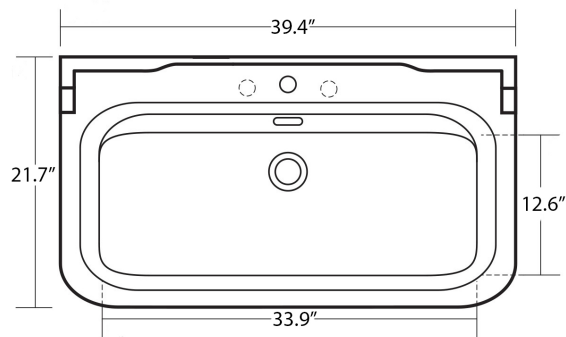

Codes & Standards:

- ADA Compliant

* WS Bath Collections reserves the right to revise dimensions or information on this sheet without notice

Collection |
Waldorf

Model |
Waldorf 4142

Dimensions Metric

1 inch = 2.54 cm

1 inch = 25.4 mm

WS[®]
BATH
COLLECTIONS

1051 Lea Drive - Collegeville, PA 19426
Tel. 215 513 9400 - Fax 610 831 0215

www.ws bathcollections.com - info@ws bathcollections.com

Collection
Waldorf

Model |
Waldorf 4142

Dimensions Metric

1 inch = 2.54 cm
1 inch = 25.4 mm

WS[®]
BATH
COLLECTIONS

1051 Lea Drive - Collegeville, PA 19426
Tel. 215 513 9400 - Fax 610 831 0215

www.ws bathcollections.com - info@ws bathcollections.com