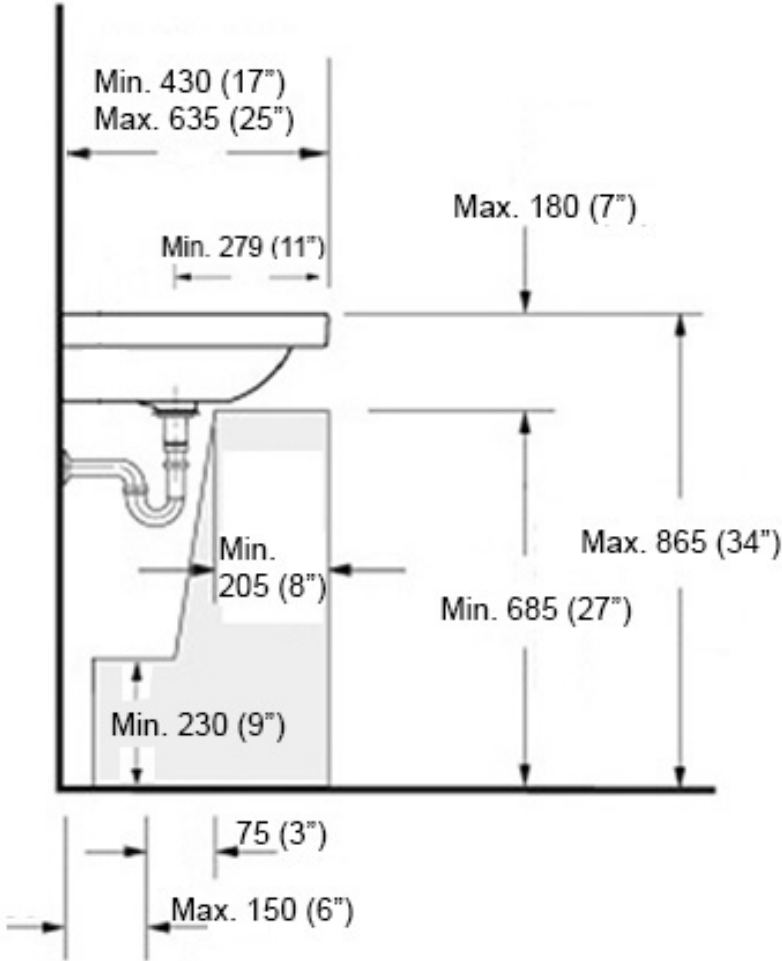

Codes & Standards:

- ADA Compliant

* WS Bath Collections reserves the right to revise dimensions or information on this sheet without notice

Collection |
Waldorf

Model |
Waldorf 4142

Dimensions Metric

1 inch = 2.54 cm

Dimensions Metric

1 inch = 2.54 cm
1 inch = 25.4 mm

WS[®]
BATH
COLLECTIONS

1051 Lea Drive - Collegeville, PA 19426
Tel. 215 513 9400 - Fax 610 831 0215

www.ws bathcollections.com - info@ws bathcollections.com

Silicone (optional)

Collection
Waldorf

Model |
Waldorf 4142

Dimensions Metric
1 inch = 2.54 cm
1 inch = 25.4 mm

1051 Lea Drive - Collegeville, PA 19426
Tel. 215 513 9400 - Fax 610 831 0215
www.ws bathcollections.com - info@ws bathcollections.com

Recommended ADA Installation

Note: ADA Compliant when installed in accordance with ADA guidelines

<p>Collection Waldorf</p>	<p>Model Waldorf 4142</p>	<p>Dimensions Metric 1 inch = 2.54 cm 1 inch = 25.4 mm</p>	<p>WS[®] BATH COLLECTIONS</p> <p>1051 Lea Drive - Collegeville, PA 19426 Tel. 215 513 9400 - Fax 610 831 0215 www.ws bathcollections.com - info@ws bathcollections.com</p>
--------------------------------------	--	--	---