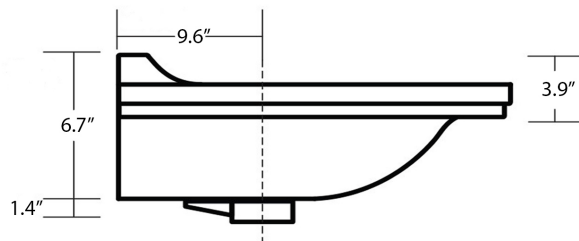

Codes & Standards:

- ADA Compliant

* WS Bath Collections reserves the right to revise dimensions or information on this sheet without notice

Collection |
Waldorf

Model |
Waldorf 4142

Dimensions Metric

1 inch = 2.54 cm

1 inch = 25.4 mm

WS[®]
BATH
COLLECTIONS

1051 Lea Drive - Collegeville, PA 19426
Tel. 215 513 9400 - Fax 610 831 0215

www.ws bathcollections.com - info@ws bathcollections.com

Collection
Waldorf

Model |
Waldorf 4142

Dimensions Metric

1 inch = 2.54 cm
1 inch = 25.4 mm

WS[®]
BATH
COLLECTIONS

1051 Lea Drive - Collegeville, PA 19426
Tel. 215 513 9400 - Fax 610 831 0215

www.ws bathcollections.com - info@ws bathcollections.com