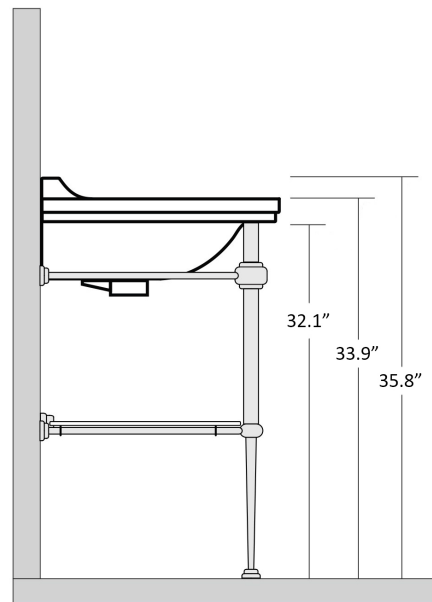

* WS Bath Collections reserves the right to revise dimensions or information on this sheet without notice

Collection Waldorf	Model Waldorf 4141+9197	Dimensions Metric <i>1 inch = 2.54 cm</i> <i>1 inch = 25.4 mm</i>	 1051 Lea Drive - Collegeville, PA 19426 Tel. 215 513 9400 - Fax 610 831 0215 www.ws bathcollections.com - info@ws bathcollections.com
--------------------------------	-------------------------------------	---	---

Collection
Waldorf

Model |
Waldorf 4141+9197

Dimensions Metric
1 inch = 2.54 cm
1 inch = 25.4 mm

WS[®]
BATH
COLLECTIONS

1051 Lea Drive - Collegeville, PA 19426
Tel. 215 513 9400 - Fax 610 831 0215
www.ws bathcollections.com - info@ws bathcollections.com

Collection
Waldorf

Model |
Waldorf 4141+9197

Dimensions Metric

1 inch = 2.54 cm
1 inch = 25.4 mm

WS®
BATH
COLLECTIONS

1051 Lea Drive - Collegeville, PA 19426
Tel. 215 513 9400 - Fax 610 831 0215

www.ws bathcollections.com - info@ws bathcollections.com