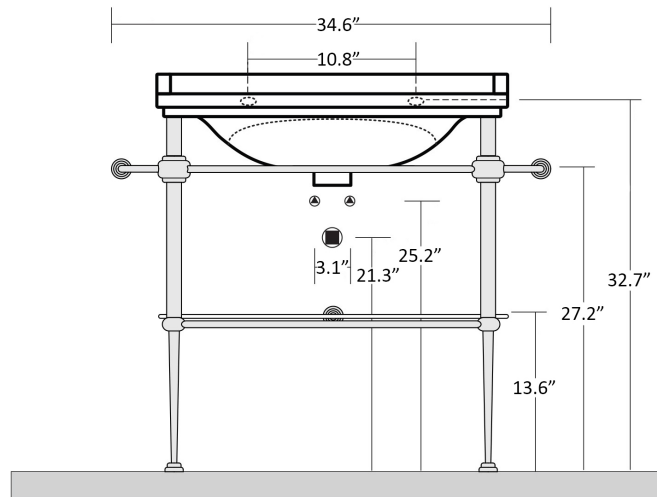

* WS Bath Collections reserves the right to revise dimensions or information on this sheet without notice

Collection Waldorf	Model Waldorf 4141+9197	Dimensions Metric <i>1 inch = 2.54 cm</i> <i>1 inch = 25.4 mm</i>	 1051 Lea Drive - Collegeville, PA 19426 Tel. 215 513 9400 - Fax 610 831 0215 www.ws bathcollections.com - info@ws bathcollections.com
--------------------------------	-------------------------------------	---	---

Collection
Waldorf

Model |
Waldorf 4141+9197

Dimensions Metric
1 inch = 2.54 cm
1 inch = 25.4 mm

WS[®]
BATH
COLLECTIONS

1051 Lea Drive - Collegeville, PA 19426
Tel. 215 513 9400 - Fax 610 831 0215
www.ws bathcollections.com - info@ws bathcollections.com

Collection
Waldorf

Model |
Waldorf 4141+9197

Dimensions Metric

1 inch = 2.54 cm
1 inch = 25.4 mm

WS®
BATH
COLLECTIONS

1051 Lea Drive - Collegeville, PA 19426
Tel. 215 513 9400 - Fax 610 831 0215

www.ws bathcollections.com - info@ws bathcollections.com