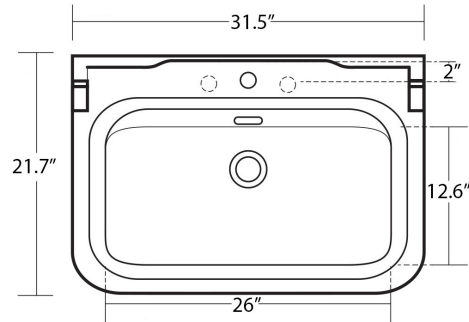

* WS Bath Collections reserves the right to revise dimensions or information on this sheet without notice

Collection Waldorf	Model Waldorf 4141+9197	Dimensions Metric <i>1 inch = 2.54 cm</i> <i>1 inch = 25.4 mm</i>	 1051 Lea Drive - Collegeville, PA 19426 Tel. 215 513 9400 - Fax 610 831 0215 www.ws bathcollections.com - info@ws bathcollections.com
--------------------------------	-------------------------------------	---	---

Collection
Waldorf

Model |
Waldorf 4141+9197

Dimensions Metric
1 inch = 2.54 cm
1 inch = 25.4 mm

WS[®]
BATH
COLLECTIONS

1051 Lea Drive - Collegeville, PA 19426
Tel. 215 513 9400 - Fax 610 831 0215
www.ws bathcollections.com - info@ws bathcollections.com

Collection
Waldorf

Model |
Waldorf 4141+9197

Dimensions Metric

1 inch = 2.54 cm
1 inch = 25.4 mm

WS®
BATH
COLLECTIONS

1051 Lea Drive - Collegeville, PA 19426
Tel. 215 513 9400 - Fax 610 831 0215

www.ws bathcollections.com - info@ws bathcollections.com