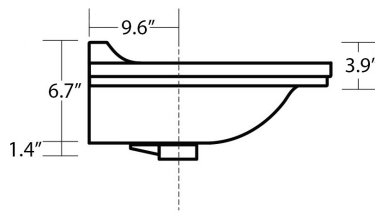

Related Items:

- WSBC 53991 | Push Waste Drain
- WSBC 53922 | Decorative Trap

Finishes:

-  Sink: Glossy White
-  Sink: Glossy Black
-  Console: Polished Chrome
-  Console: Gold

SKU# | Options:

- Waldorf 4141K1.01+9197K1 | Sink in Glossy White, Console in Polished Chrome, 1 Faucet Hole
- Waldorf 4141K1.03+9197K1 | Sink in Glossy White, Console in Polished Chrome, 3 Faucet Holes 8" Spread
- Waldorf 4141K2.01+9197K2 | Sink in Glossy White, Console in Gold, 1 Faucet Hole
- Waldorf 4141K2.03+9197K2 | Sink in Glossy White, Console in Gold, 3 Faucet Holes 8" Spread
- Waldorf 4141K4.01+9197K1 | Sink in Glossy Black, Console in Polished Chrome, 1 Faucet Hole
- Waldorf 4141K4.03+9197K1 | Sink in Glossy Black, Console in Polished Chrome, 3 Faucet Holes 8" Spread
- Waldorf 4141K5.01+9197K2 | Sink in Glossy Black, Console in Gold, 1 Faucet Hole
- Waldorf 4141K5.03+9197K2 | Sink in Glossy Black, Console in Gold, 3 Faucet Holes 8" Spread

* WS Bath Collections reserves the right to revise dimensions or information on this sheet without notice

Collection Waldorf	Model Waldorf 4141+9197	Dimensions Metric <i>1 inch = 2.54 cm</i> <i>1 inch = 25.4 mm</i>	 1051 Lea Drive - Collegeville, PA 19426 Tel. 215 513 9400 - Fax 610 831 0215 www.ws bathcollections.com - info@ws bathcollections.com
--------------------------------	-------------------------------------	---	---

Collection
Waldorf

Model |
Waldorf 4141+9197

Dimensions Metric
1 inch = 2.54 cm
1 inch = 25.4 mm

WS[®]
BATH
COLLECTIONS

1051 Lea Drive - Collegeville, PA 19426
Tel. 215 513 9400 - Fax 610 831 0215
www.ws bathcollections.com - info@ws bathcollections.com

Collection
Waldorf

Model |
Waldorf 4141+9197

Dimensions Metric

1 inch = 2.54 cm
1 inch = 25.4 mm

WS®
BATH
COLLECTIONS

1051 Lea Drive - Collegeville, PA 19426
Tel. 215 513 9400 - Fax 610 831 0215

www.ws bathcollections.com - info@ws bathcollections.com