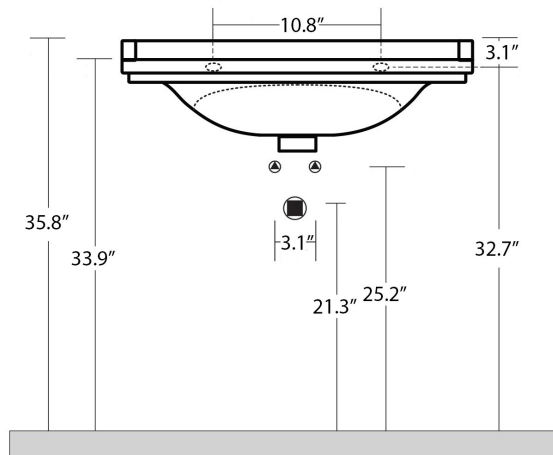

* WS Bath Collections reserves the right to revise dimensions or information on this sheet without notice

Collection Waldorf	Model Waldorf 4141+9197	Dimensions Metric <i>1 inch = 2.54 cm</i> <i>1 inch = 25.4 mm</i>	 1051 Lea Drive - Collegeville, PA 19426 Tel. 215 513 9400 - Fax 610 831 0215 www.ws bathcollections.com - info@ws bathcollections.com
--------------------------------	-------------------------------------	---	---

Collection
Waldorf

Model |
Waldorf 4141+9197

Dimensions Metric
1 inch = 2.54 cm
1 inch = 25.4 mm

WS[®]
BATH
COLLECTIONS

1051 Lea Drive - Collegeville, PA 19426
Tel. 215 513 9400 - Fax 610 831 0215
www.ws bathcollections.com - info@ws bathcollections.com

Collection
Waldorf

Model |
Waldorf 4141+9197

Dimensions Metric

1 inch = 2.54 cm
1 inch = 25.4 mm

WS®
BATH
COLLECTIONS

1051 Lea Drive - Collegeville, PA 19426
Tel. 215 513 9400 - Fax 610 831 0215

www.ws bathcollections.com - info@ws bathcollections.com

Model |
Waldorf 4141+9197

Dimensions Metric
1 inch = 2.54 cm
1 inch = 25.4 mm

WS[®]
BATH
COLLECTIONS

1051 Lea Drive - Collegeville, PA 19426
Tel. 215 513 9400 - Fax 610 831 0215
www.ws bathcollections.com - info@ws bathcollections.com