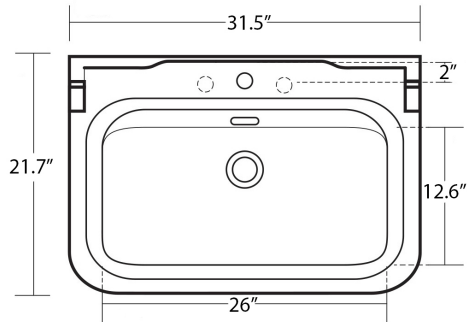

### Codes & Standards:

- ADA Compliant

\* WS Bath Collections reserves the right to revise dimensions or information on this sheet without notice

<b>Collection  </b> Waldorf	<b>Model  </b> Waldorf 4141	Dimensions Metric <i>1 inch = 2.54 cm</i> <i>1 inch = 25.4 mm</i>	 1051 Lea Drive - Collegeville, PA 19426 Tel. 215 513 9400 - Fax 610 831 0215 <a href="http://www.ws bathcollections.com">www.ws bathcollections.com</a> - <a href="mailto:info@ws bathcollections.com">info@ws bathcollections.com</a>
--------------------------------	--------------------------------	---	---

Collection  
Waldorf

Model |  
Waldorf 4141

Dimensions Metric  
1 inch = 2.54 cm  
1 inch = 25.4 mm

**WS**<sup>®</sup>  
BATH  
COLLECTIONS

1051 Lea Drive - Collegeville, PA 19426  
Tel. 215 513 9400 - Fax 610 831 0215  
[www.ws bathcollections.com](http://www.ws bathcollections.com) - [info@ws bathcollections.com](mailto:info@ws bathcollections.com)