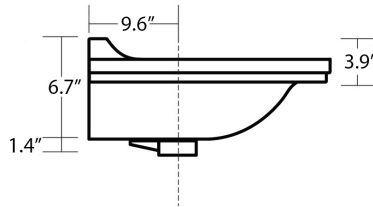

### Codes & Standards:

- ADA Compliant

\* WS Bath Collections reserves the right to revise dimensions or information on this sheet without notice

<b>Collection  </b> Waldorf	<b>Model  </b> Waldorf 4141	Dimensions Metric <i>1 inch = 2.54 cm</i> <i>1 inch = 25.4 mm</i>	 1051 Lea Drive - Collegeville, PA 19426 Tel. 215 513 9400 - Fax 610 831 0215 <a href="http://www.ws bathcollections.com">www.ws bathcollections.com</a> - <a href="mailto:info@ws bathcollections.com">info@ws bathcollections.com</a>
--------------------------------	--------------------------------	---	---

Collection  
Waldorf

Model |  
Waldorf 4141

Dimensions Metric  
1 inch = 2.54 cm  
1 inch = 25.4 mm

**WS**<sup>®</sup>  
BATH  
COLLECTIONS

1051 Lea Drive - Collegeville, PA 19426  
Tel. 215 513 9400 - Fax 610 831 0215  
[www.ws bathcollections.com](http://www.ws bathcollections.com) - [info@ws bathcollections.com](mailto:info@ws bathcollections.com)