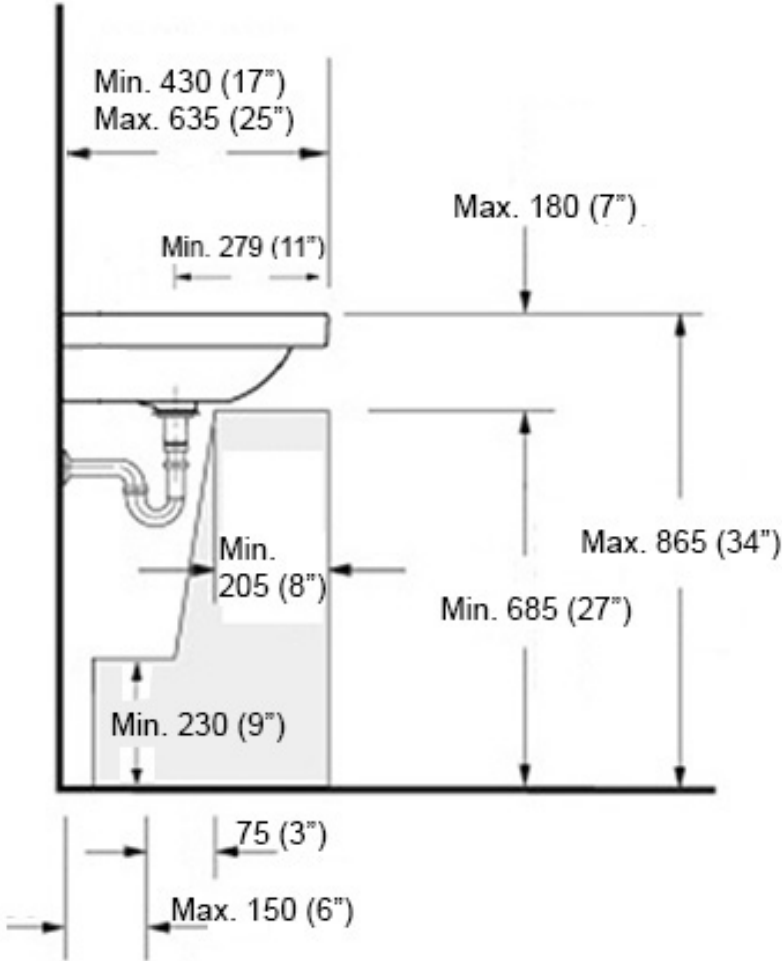

## MOUNTING HARDWARE

### Wall-mount installation

### Vessel/ countertop installation

Bolts

Silicone (optional)

Collection  
Waldorf

Model |  
Waldorf 4141

Dimensions Metric  
*1 inch = 2.54 cm*  
*1 inch = 25.4 mm*

**WS**<sup>®</sup>  
**BATH**  
**COLLECTIONS**

**Recommended ADA Installation**

Note: ADA Compliant when installed in accordance with ADA guidelines

<p><b>Collection</b> Waldorf</p>	<p><b>Model</b>   Waldorf 4141</p>	<p>Dimensions Metric 1 inch = 2.54 cm 1 inch = 25.4 mm</p>	<p><b>WS<sup>®</sup></b> <b>BATH</b> <b>COLLECTIONS</b></p> <p>1051 Lea Drive - Collegeville, PA 19426 Tel. 215 513 9400 - Fax 610 831 0215 <a href="http://www.ws bathcollections.com">www.ws bathcollections.com</a> - <a href="mailto:info@ws bathcollections.com">info@ws bathcollections.com</a></p>
--------------------------------------	--	--	---