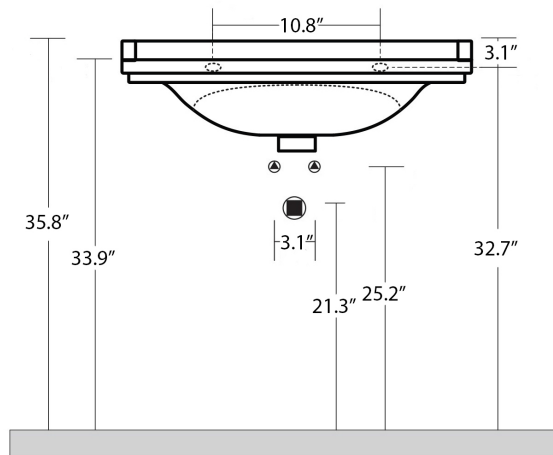

### Codes & Standards:

- ADA Compliant

\* WS Bath Collections reserves the right to revise dimensions or information on this sheet without notice

<b>Collection  </b> Waldorf	<b>Model  </b> Waldorf 4141	Dimensions Metric <i>1 inch = 2.54 cm</i> <i>1 inch = 25.4 mm</i>	 1051 Lea Drive - Collegeville, PA 19426 Tel. 215 513 9400 - Fax 610 831 0215 <a href="http://www.ws bathcollections.com">www.ws bathcollections.com</a> - <a href="mailto:info@ws bathcollections.com">info@ws bathcollections.com</a>
--------------------------------	--------------------------------	---	---

Collection  
Waldorf

Model |  
Waldorf 4141

Dimensions Metric  
1 inch = 2.54 cm  
1 inch = 25.4 mm

**WS**<sup>®</sup>  
BATH  
COLLECTIONS

1051 Lea Drive - Collegeville, PA 19426  
Tel. 215 513 9400 - Fax 610 831 0215  
[www.ws bathcollections.com](http://www.ws bathcollections.com) - [info@ws bathcollections.com](mailto:info@ws bathcollections.com)

### Vessel/ countertop installation

Bolts

Silicone (optional)

Collection  
Waldorf

Model |  
Waldorf 4141

Dimensions Metric  
*1 inch = 2.54 cm*  
*1 inch = 25.4 mm*

**WS**<sup>®</sup>  
**BATH**  
**COLLECTIONS**