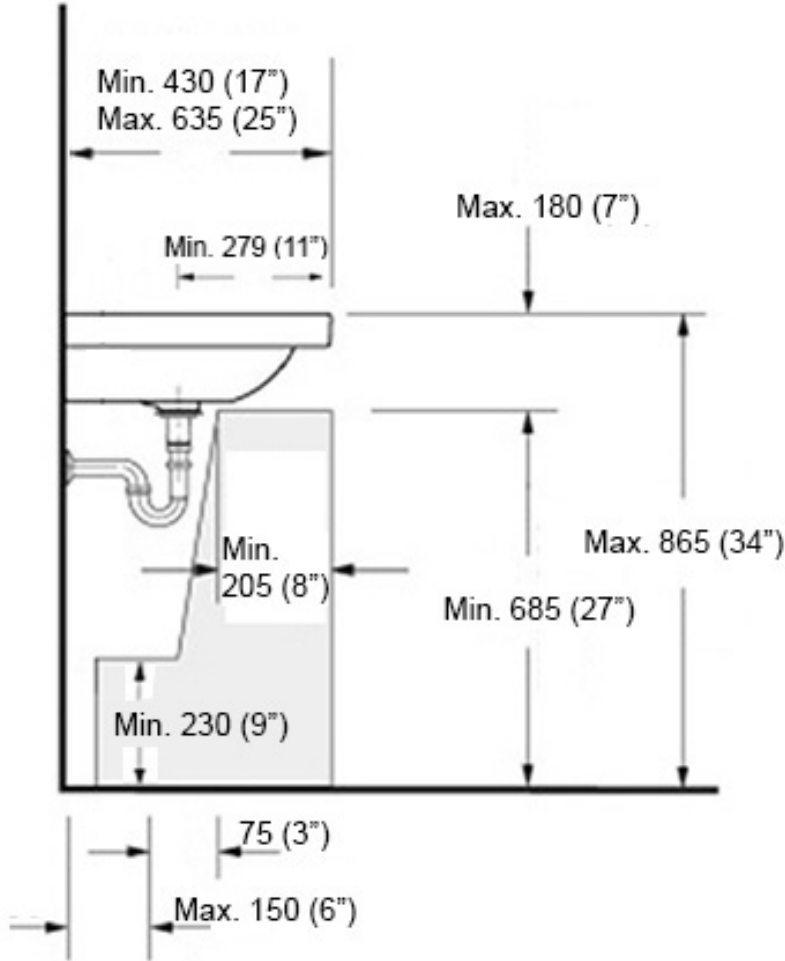

Codes & Standards:

- ADA Compliant

* WS Bath Collections reserves the right to revise dimensions or information on this sheet without notice

Collection |
Waldorf

Model |
Waldorf 4140

Dimensions Metric

1 inch = 2.54 cm

Dimensions Metric

1 inch = 2.54 cm
1 inch = 25.4 mm

WS[®]
BATH
COLLECTIONS

1051 Lea Drive - Collegeville, PA 19426
Tel. 215 513 9400 - Fax 610 831 0215
www.ws bathcollections.com - info@ws bathcollections.com

Model |
Waldorf 4140

Dimensions Metric

1 inch = 2.54 cm
1 inch = 25.4 mm

WS®
BATH
COLLECTIONS

1051 Lea Drive - Collegeville, PA 19426
Tel. 215 513 9400 - Fax 610 831 0215

www.ws bathcollections.com - info@ws bathcollections.com

Recommended ADA Installation

Note: ADA Compliant when installed in accordance with ADA guidelines

<p>Collection Waldorf</p>	<p>Model Waldorf 4140</p>	<p>Dimensions Metric 1 inch = 2.54 cm 1 inch = 25.4 mm</p>	<p>WS[®] BATH COLLECTIONS</p> <p>1051 Lea Drive - Collegeville, PA 19426 Tel. 215 513 9400 - Fax 610 831 0215 www.ws bathcollections.com - info@ws bathcollections.com</p>
--------------------------------------	--	--	---