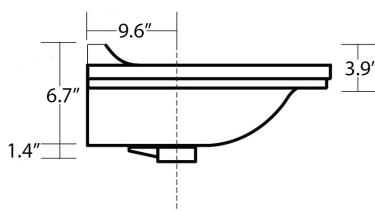

Codes & Standards:

- ADA Compliant

* WS Bath Collections reserves the right to revise dimensions or information on this sheet without notice

Collection |
Waldorf

Model |
Waldorf 4140

Dimensions Metric

1 inch = 2.54 cm

1 inch = 25.4 mm

WS[®]
BATH
COLLECTIONS

1051 Lea Drive - Collegeville, PA 19426
Tel. 215 513 9400 - Fax 610 831 0215

www.ws bathcollections.com - info@ws bathcollections.com

Collection
Waldorf

Model |
Waldorf 4140

Dimensions Metric

1 inch = 2.54 cm
1 inch = 25.4 mm

WS[®]
BATH
COLLECTIONS

1051 Lea Drive - Collegeville, PA 19426
Tel. 215 513 9400 - Fax 610 831 0215
www.ws bathcollections.com - info@ws bathcollections.com