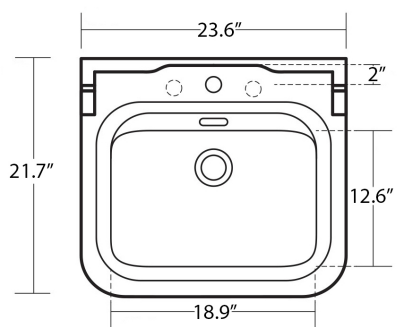

Codes & Standards:

- ADA Compliant

* WS Bath Collections reserves the right to revise dimensions or information on this sheet without notice

Collection |
Waldorf

Model |
Waldorf 4140

Dimensions Metric

1 inch = 2.54 cm

1 inch = 25.4 mm

WS[®]
BATH
COLLECTIONS

1051 Lea Drive - Collegeville, PA 19426
Tel. 215 513 9400 - Fax 610 831 0215

www.ws bathcollections.com - info@ws bathcollections.com

Collection
Waldorf

Model |
Waldorf 4140

Dimensions Metric

1 inch = 2.54 cm
1 inch = 25.4 mm

WS[®]
BATH
COLLECTIONS

1051 Lea Drive - Collegeville, PA 19426
Tel. 215 513 9400 - Fax 610 831 0215
www.ws bathcollections.com - info@ws bathcollections.com