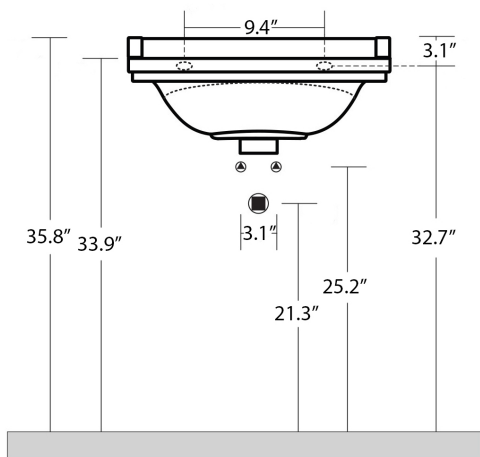

Codes & Standards:

- ADA Compliant

* WS Bath Collections reserves the right to revise dimensions or information on this sheet without notice

Collection |
Waldorf

Model |
Waldorf 4140

Dimensions Metric

1 inch = 2.54 cm

1 inch = 25.4 mm

WS[®]
BATH
COLLECTIONS

1051 Lea Drive - Collegeville, PA 19426
Tel. 215 513 9400 - Fax 610 831 0215

www.ws bathcollections.com - info@ws bathcollections.com

Collection
Waldorf

Model |
Waldorf 4140

Dimensions Metric

1 inch = 2.54 cm
1 inch = 25.4 mm

WS[®]
BATH
COLLECTIONS

1051 Lea Drive - Collegeville, PA 19426
Tel. 215 513 9400 - Fax 610 831 0215
www.ws bathcollections.com - info@ws bathcollections.com

Model |
Waldorf 4140

Dimensions Metric

1 inch = 2.54 cm
1 inch = 25.4 mm

WS®
BATH
COLLECTIONS

1051 Lea Drive - Collegeville, PA 19426
Tel. 215 513 9400 - Fax 610 831 0215

www.ws bathcollections.com - info@ws bathcollections.com