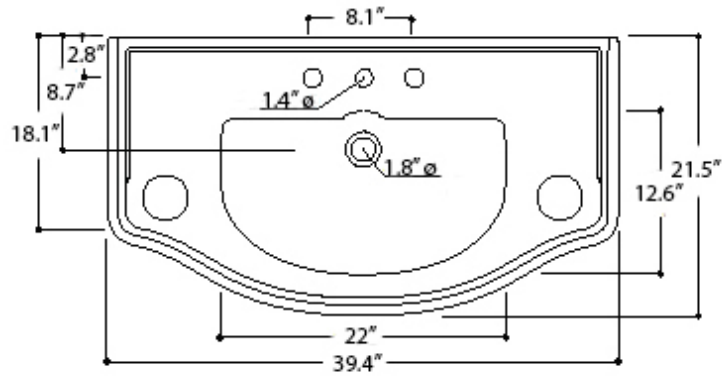

Related Items:

- WSBC 53991 | Push Waste Drain
- WSBC 53922 | Decorative Trap

Finishes:

-  Glossy White
-  Glossy Black

SKU# | Options:

- Retro 1050.01 WG | Glossy White, One Faucet Hole
- Retro 1050.03 WG | Glossy White, Three Faucet Holes
- Retro 1050.01 BM | Glossy Black, One Faucet Hole
- Retro 1050.03 BM | Glossy Black, Three Faucet Holes

* WS Bath Collections reserves the right to revise dimensions or information on this sheet without notice

Collection Retro	Model Retro 1050	Dimensions Metric <i>1 inch = 2.54 cm</i> <i>1 inch = 25.4 mm</i>	 1051 Lea Drive - Collegeville, PA 19426 Tel. 215 513 9400 - Fax 610 831 0215 www.ws bathcollections.com - info@ws bathcollections.com
------------------------------	------------------------------	---	---

Collection
Retro

Model |
Retro 1050

Dimensions Metric

1 inch = 2.54 cm
1 inch = 25.4 mm

WS[®]
BATH
COLLECTIONS

1051 Lea Drive - Collegeville, PA 19426
Tel. 215 513 9400 - Fax 610 831 0215

www.ws bathcollections.com - info@ws bathcollections.com

Silicone (optional)

Collection
Retro

Model |
Retro 1050

Dimensions Metric
1 inch = 2.54 cm
1 inch = 25.4 mm

WS[®]
BATH
COLLECTIONS

1051 Lea Drive - Collegeville, PA 19426
Tel. 215 513 9400 - Fax 610 831 0215
www.ws bathcollections.com - info@ws bathcollections.com