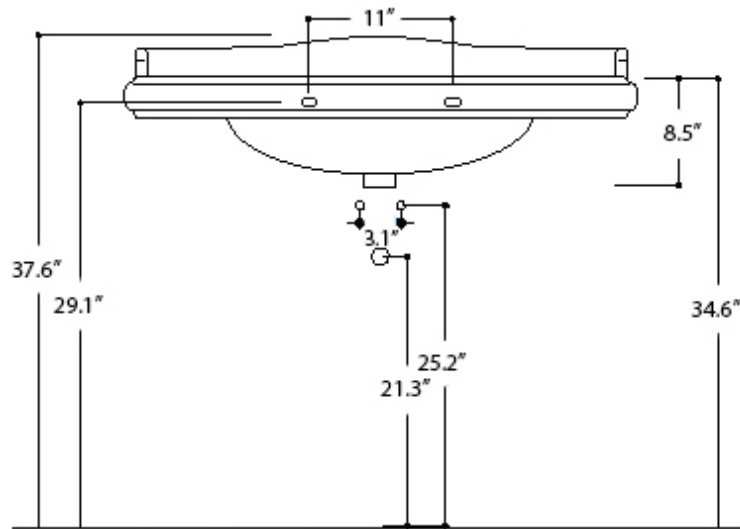

Related Items:

- WSBC 53991 | Push Waste Drain
- WSBC 53922 | Decorative Trap

Finishes:

-  Glossy White
-  Glossy Black

SKU# | Options:

- Retro 1050.01 WG | Glossy White, One Faucet Hole
- Retro 1050.03 WG | Glossy White, Three Faucet Holes
- Retro 1050.01 BM | Glossy Black, One Faucet Hole
- Retro 1050.03 BM | Glossy Black, Three Faucet Holes

* WS Bath Collections reserves the right to revise dimensions or information on this sheet without notice

Collection Retro	Model Retro 1050	Dimensions Metric <i>1 inch = 2.54 cm</i> <i>1 inch = 25.4 mm</i>	 1051 Lea Drive - Collegeville, PA 19426 Tel. 215 513 9400 - Fax 610 831 0215 www.ws bathcollections.com - info@ws bathcollections.com
------------------------------	------------------------------	---	---

Collection
Retro

Model |
Retro 1050

Dimensions Metric

1 inch = 2.54 cm
1 inch = 25.4 mm

WS[®]
BATH
COLLECTIONS

1051 Lea Drive - Collegeville, PA 19426
Tel. 215 513 9400 - Fax 610 831 0215

www.ws bathcollections.com - info@ws bathcollections.com

Silicone (optional)

Collection
Retro

Model |
Retro 1050

Dimensions Metric
1 inch = 2.54 cm
1 inch = 25.4 mm

WS[®]
BATH
COLLECTIONS

1051 Lea Drive - Collegeville, PA 19426
Tel. 215 513 9400 - Fax 610 831 0215
www.ws bathcollections.com - info@ws bathcollections.com