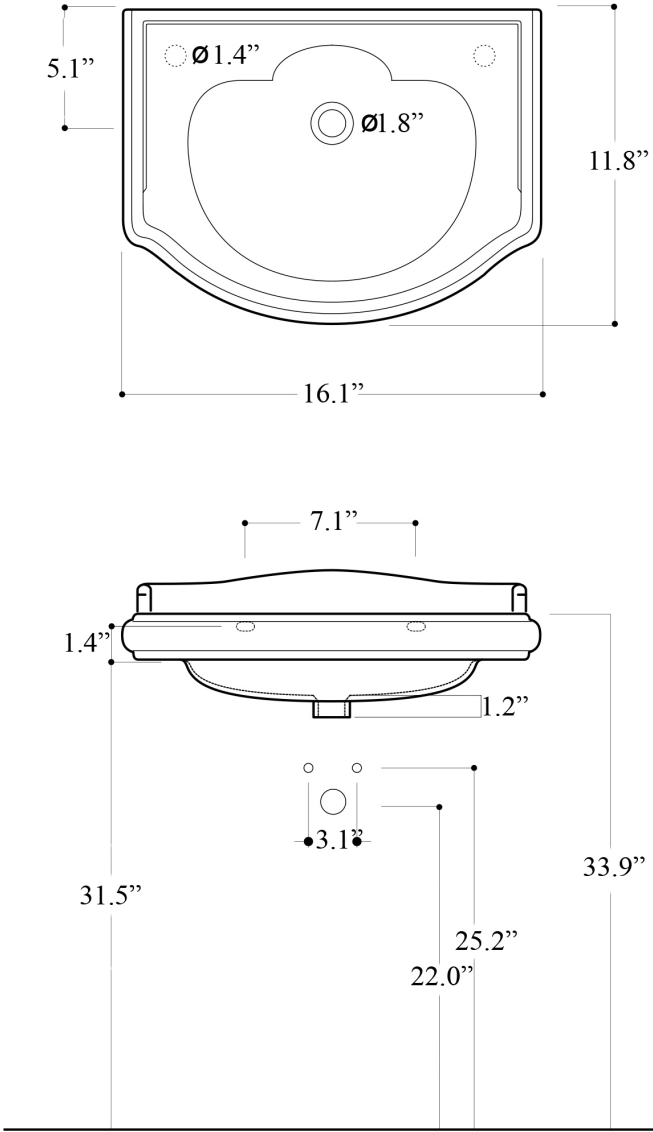

### SKU# | Options:

- Retro 1033.00 | No Faucet Hole
- Retro 1033.01L | One Faucet Hole to the Right Basin
- Retro 1033.01R | One Faucet Hole to the Left Basin

\* WS Bath Collections reserves the right to revise dimensions or information on this sheet without notice

<b>Collection  </b> Retro	<b>Model  </b> Retro 1033	Dimensions Metric <i>1 inch = 2.54 cm</i> <i>1 inch = 25.4 mm</i>	 1051 Lea Drive - Collegeville, PA 19426 Tel. 215 513 9400 - Fax 610 831 0215 <a href="http://www.ws bathcollections.com">www.ws bathcollections.com</a> - <a href="mailto:info@ws bathcollectins.com">info@ws bathcollectins.com</a>
------------------------------	------------------------------	---	---

**Collection**  
Retro

**Model |**  
Retro 1033

**Dimensions Metric**  
1 inch = 2.54 cm  
1 inch = 25.4 mm

1051 Lea Drive - Collegeville, PA 19426  
Tel. 215 513 9400 - Fax 610 831 0215  
[www.ws bathcollections.com](http://www.ws bathcollections.com) - [info@ws bathcollections.com](mailto:info@ws bathcollections.com)

### Vessel/ countertop installation

Bolts

Silicone (optional)

Collection  
Retro

Model |  
Retro 1033

Dimensions Metric

1 inch = 2.54 cm  
1 inch = 25.4 mm

**WS**®  
**BATH**  
**COLLECTIONS**