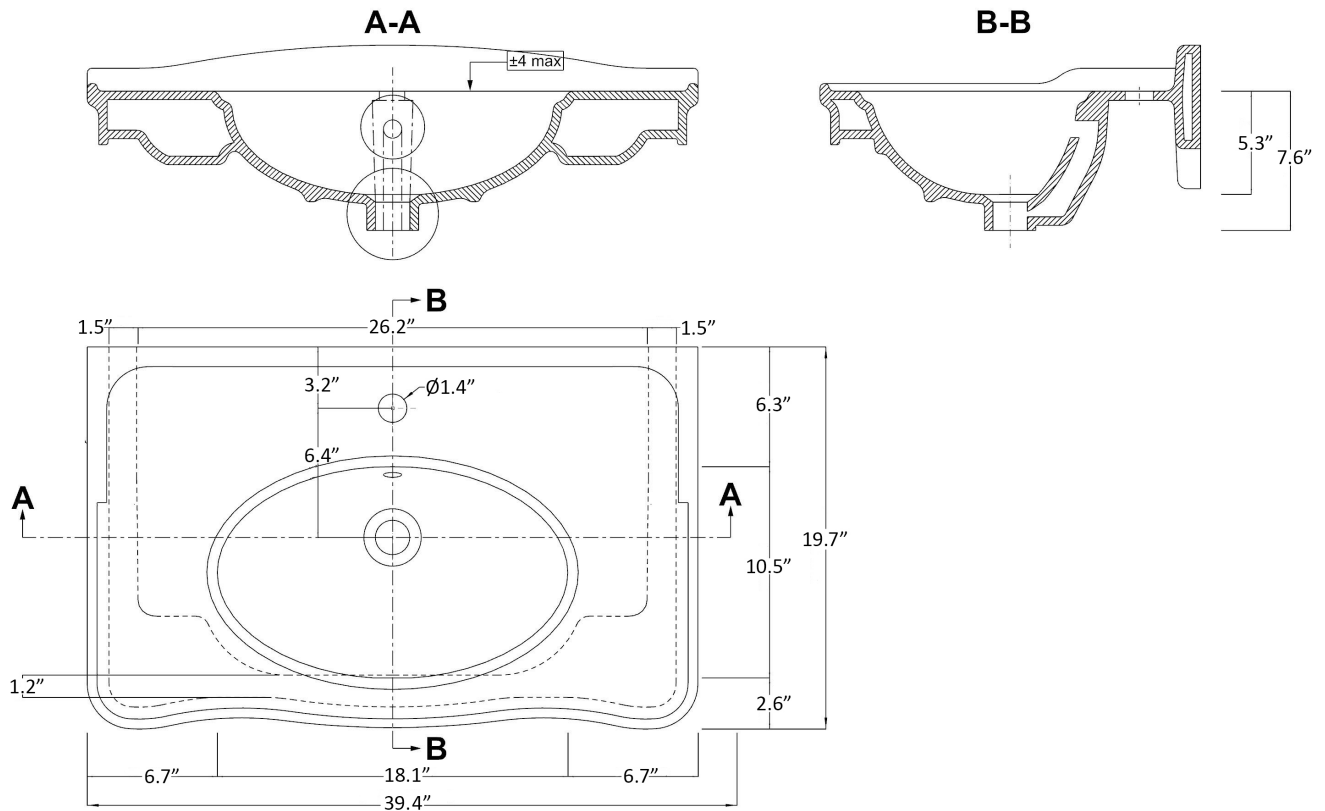

Finishes:

SKU# | Options:

- Antique AN 100.01 | Glossy White, One Faucet Hole
- Antique AN 100.03 | Glossy White, Three Faucet Holes

* WS Bath Collections reserves the right to revise dimensions or information on this sheet without notice

Collection Antique	Model Antique AN 100	Dimensions Metric <i>1 inch = 2.54 cm</i> <i>1 inch = 25.4 mm</i>	 1051 Lea Drive - Collegeville, PA 19426 Tel. 215 513 9400 - Fax 610 831 0215 www.ws bathcollections.com - info@ws bathcollectiCns.com
--------------------------------	----------------------------------	---	---

Collection
Antique

Model |
Antique AN 320

Dimensions Metric

1 inch = 2.54 cm
1 inch = 25.4 mm

WS[®]
BATH
COLLECTIONS

1051 Lea Drive - Collegeville, PA 19426
Tel. 215 513 9400 - Fax 610 831 0215

www.ws bathcollections.com - info@ws bathcollections.com

Silicone (optional)

Collection
Antique

Model |
Antique AN 320

Dimensions Metric
1 inch = 2.54 cm
1 inch = 25.4 mm

WS[®]
BATH
COLLECTIONS

1051 Lea Drive - Collegeville, PA 19426
Tel. 215 513 9400 - Fax 610 831 0215
www.ws bathcollections.com - info@ws bathcollections.com