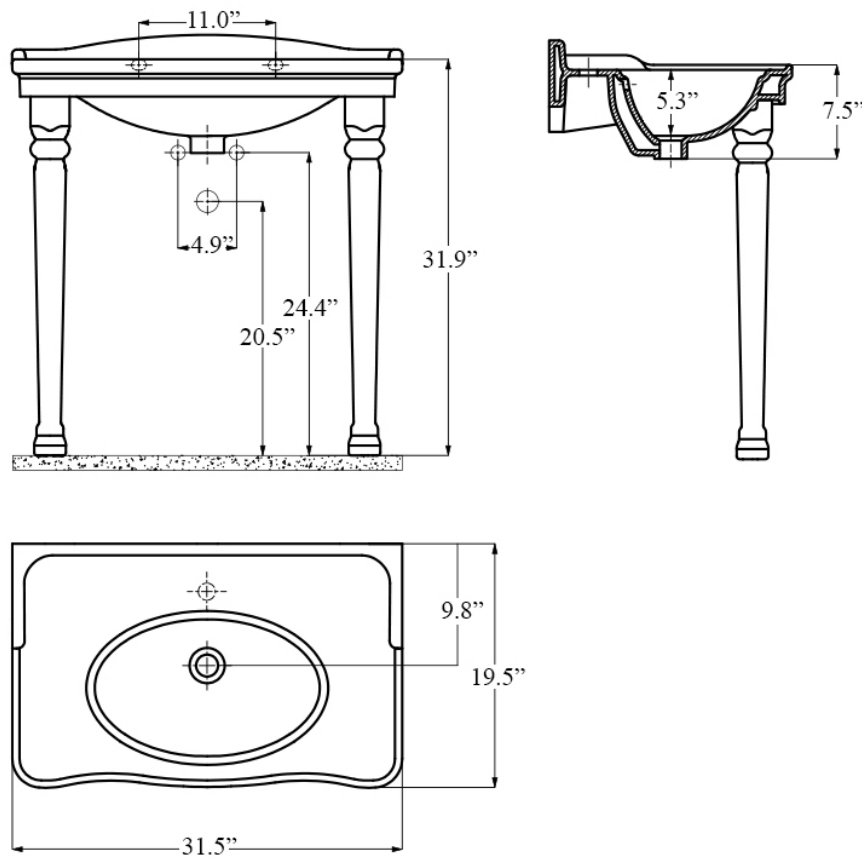

### SKU# | Options:

- Antique AN 080.01+270 | Glossy White, One Faucet Hole
- Antique AN 080.03+270 | Glossy White, Three Faucet Holes

\* WS Bath Collections reserves the right to revise dimensions or information on this sheet without notice

Collection  
Antique

Model |  
Antique AN 080+270

Dimensions Metric

1 inch = 2.54 cm  
1 inch = 25.4 mm

**WS**<sup>®</sup>  
BATH  
COLLECTIONS

1051 Lea Drive - Collegeville, PA 19426  
Tel. 215 513 9400 - Fax 610 831 0215  
[www.ws bathcollections.com](http://www.ws bathcollections.com) - [info@ws bathcollections.com](mailto:info@ws bathcollections.com)

### Vessel/ countertop installation

Bolts

Silicone (optional)

Collection  
Antique

Model |  
Antique AN 080+270

Dimensions Metric  
*1 inch = 2.54 cm*  
*1 inch = 25.4 mm*

WS<sup>®</sup>  
BATH  
COLLECTIONS