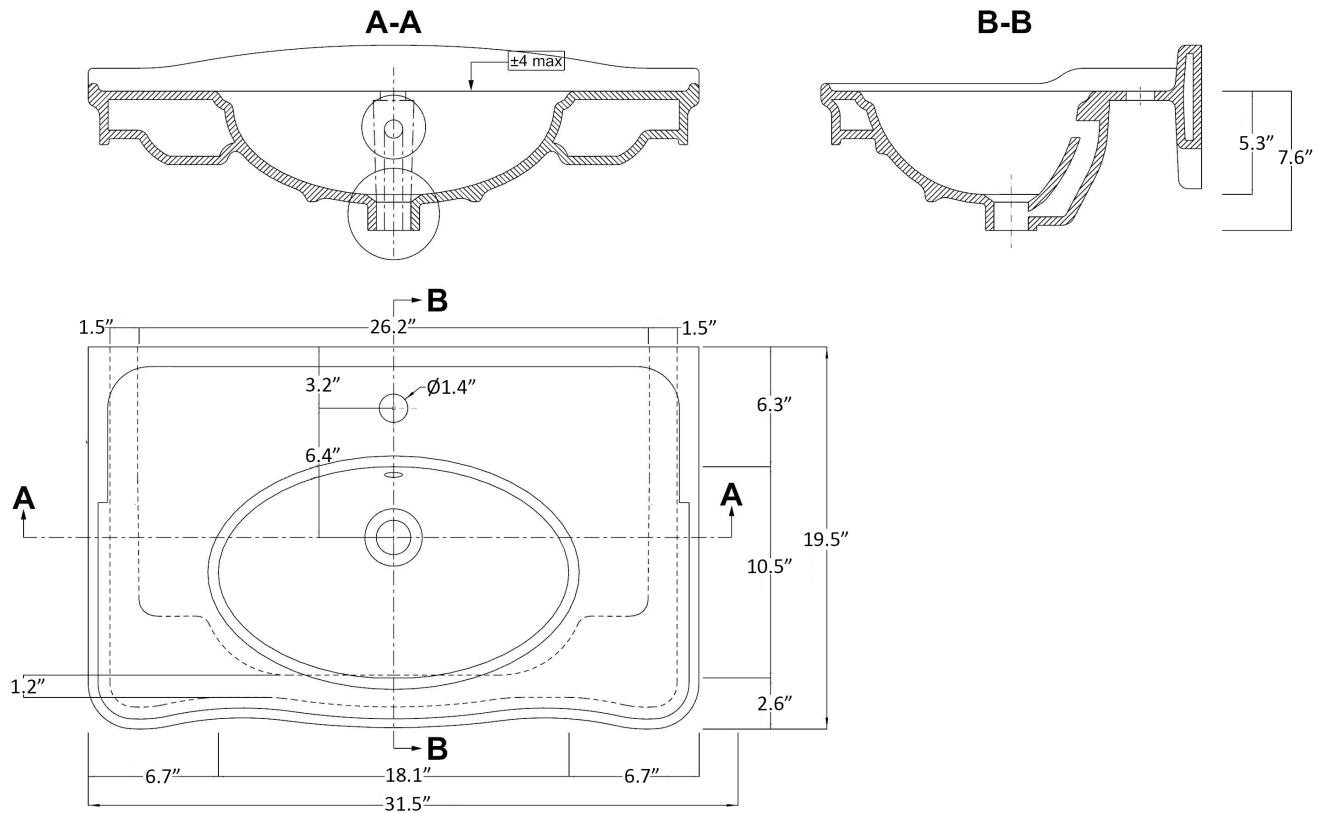

<b>Collection  </b> Antique	<b>Model  </b> Antique AN 080	Dimensions Metric <i>1 inch = 2.54 cm</i> <i>1 inch = 25.4 mm</i>	 1051 Lea Drive - Collegeville, PA 19426 Tel. 215 513 9400 - Fax 610 831 0215 <a href="http://www.ws bathcollections.com">www.ws bathcollections.com</a> - <a href="mailto:info@ws bathcollections.com">info@ws bathcollections.com</a>
--------------------------------	----------------------------------	---	---

Collection  
Antique

Model |  
Antique AN 080

Dimensions Metric

1 inch = 2.54 cm  
1 inch = 25.4 mm

**WS**<sup>®</sup>  
BATH  
COLLECTIONS

1051 Lea Drive - Collegeville, PA 19426  
Tel. 215 513 9400 - Fax 610 831 0215

### Vessel/ countertop installation

Bolts

Silicone (optional)

Collection  
Antique

Model |  
Antique AN 080

Dimensions Metric  
*1 inch = 2.54 cm*  
*1 inch = 25.4 mm*

WS<sup>®</sup>  
BATH  
COLLECTIONS

1051 Lea Drive - Collegeville, PA 19426  
Tel. 215 513 9400 - Fax 610 831 0215  
[www.ws bathcollections.com](http://www.ws bathcollections.com) - [info@ws bathcollections.com](mailto:info@ws bathcollections.com)