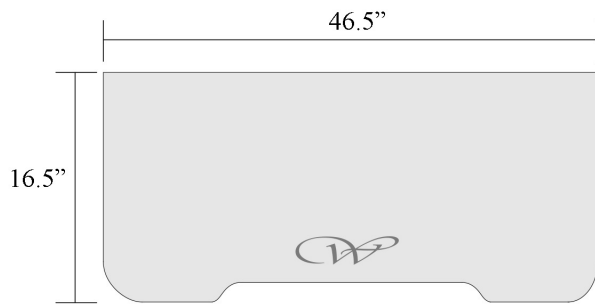

| | | | |
|--------------------------------|-------------------------------------|---|---|
| Collection Waldorf | Model Waldorf 4144+9203 | Dimensions Metric <i>1 inch = 2.54 cm</i> <i>1 inch = 25.4 mm</i> |  1051 Lea Drive - Collegeville, PA 19426 Tel. 215 513 9400 - Fax 610 831 0215 www.ws bathcollections.com - info@ws bathcollections.com |
|--------------------------------|-------------------------------------|---|---|

Collection
Waldorf

Model |
Waldorf 4144+9203

Dimensions Metric

1 inch = 2.54 cm
1 inch = 25.4 mm

WS[®]
BATH
COLLECTIONS

1051 Lea Drive - Collegeville, PA 19426
Tel. 215 513 9400 - Fax 610 831 0215

www.ws bathcollections.com - info@ws bathcollections.com