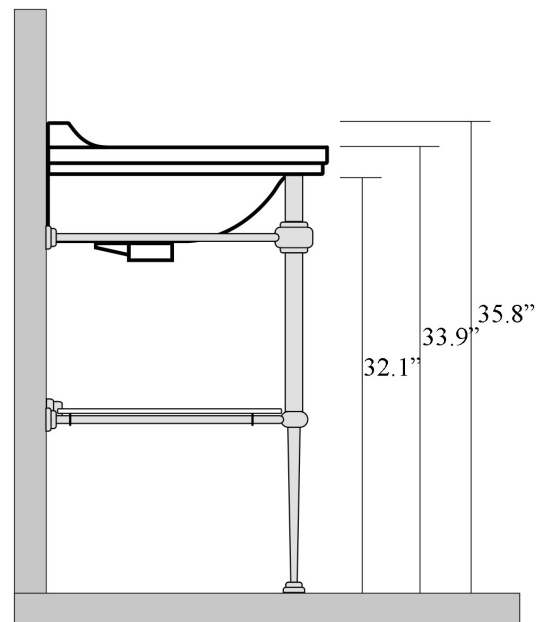

Related Items:

- WSBC 53991 | Push Waste Drain
- WSBC 53922 | Decorative Trap
- Waldorf 7408.90 | Towel Bar in Polished Chrome
- Waldorf 7408.91 | Towel Bar in Gold

SKU# | Options:

- Waldorf 4144K1.01+9203K1 | Sink in Glossy White, Console in Polished Chrome, 1 Faucet Hole
- Waldorf 4144K1.03-4+9203K1 | Sink in Glossy White, Console in Polished Chrome, 3 Faucet Holes 4" Spread
- Waldorf 4144K1.03-8+9203K1 | Sink in Glossy White, Console in Polished Chrome, 3 Faucet Holes 8" Spread
- Waldorf 4144K2.01+9203K2 | Sink in Glossy White, Console in Gold, 1 Faucet Hole
- Waldorf 4144K2.03-4+9203K2 | Sink in Glossy White, Console in Gold, 3 Faucet Holes 4" Spread
- Waldorf 4144K2.03-8+9203K2 | Sink in Glossy White, Console in Gold, 3 Faucet Holes 8" Spread
- Waldorf 4144K4.01+9203K1 | Sink in Glossy Black, Console in Polished Chrome, 1 Faucet Hole
- Waldorf 4144K4.03-4+9203K1 | Sink in Glossy Black, Console in Polished Chrome, 3 Faucet Holes 4" Spread
- Waldorf 4144K4.03-8+9203K1 | Sink in Glossy Black, Console in Polished Chrome, 3 Faucet Holes 8" Spread
- Waldorf 4144K5.01+9203K2 | Sink in Glossy Black, Console in Gold, 1 Faucet Hole
- Waldorf 4144K5.03-4+9203K2 | Sink in Glossy Black, Console in Gold, 3 Faucet Holes 4" Spread
- Waldorf 4144K5.03-8+9203K2 | Sink in Glossy Black, Console in Gold, 3 Faucet Holes 8" Spread

| | | | |
|--------------------------------|-------------------------------------|---|---|
| Collection Waldorf | Model Waldorf 4144+9203 | Dimensions Metric <i>1 inch = 2.54 cm</i> <i>1 inch = 25.4 mm</i> |  1051 Lea Drive - Collegeville, PA 19426 Tel. 215 513 9400 - Fax 610 831 0215 www.ws bathcollections.com - info@ws bathcollections.com |
|--------------------------------|-------------------------------------|---|---|