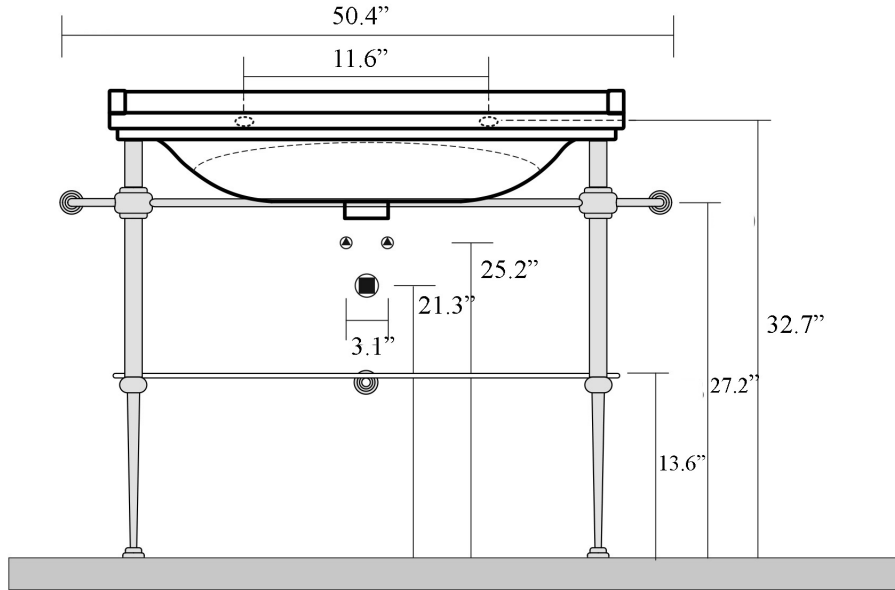

| | | | |
|--------------------------------|-------------------------------------|---|---|
| Collection Waldorf | Model Waldorf 4144+9203 | Dimensions Metric <i>1 inch = 2.54 cm</i> <i>1 inch = 25.4 mm</i> |  1051 Lea Drive - Collegeville, PA 19426 Tel. 215 513 9400 - Fax 610 831 0215 www.ws bathcollections.com - info@ws bathcollections.com |
|--------------------------------|-------------------------------------|---|---|

Collection
Waldorf

Model |
Waldorf 4144+9203

Dimensions Metric

1 inch = 2.54 cm
1 inch = 25.4 mm

WS[®]
BATH
COLLECTIONS

1051 Lea Drive - Collegeville, PA 19426
Tel. 215 513 9400 - Fax 610 831 0215

www.ws bathcollections.com - info@ws bathcollections.com