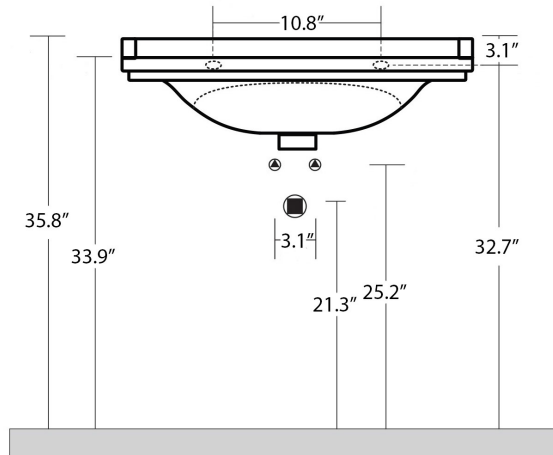

* WS Bath Collections reserves the right to revise dimensions or information on this sheet without notice

Collection Waldorf	Model Waldorf 4141+9197	Dimensions Metric <i>1 inch = 2.54 cm</i> <i>1 inch = 25.4 mm</i>	 1051 Lea Drive - Collegeville, PA 19426 Tel. 215 513 9400 - Fax 610 831 0215 www.ws bathcollections.com - info@ws bathcollections.com
--------------------------------	-------------------------------------	---	---

Collection
Waldorf

Model |
Waldorf 4141+9197

Dimensions Metric
1 inch = 2.54 cm
1 inch = 25.4 mm

WS[®]
BATH
COLLECTIONS

1051 Lea Drive - Collegeville, PA 19426
Tel. 215 513 9400 - Fax 610 831 0215
www.ws bathcollections.com - info@ws bathcollections.com

Collection
Waldorf

Model |
Waldorf 4141+9197

Dimensions Metric

1 inch = 2.54 cm
1 inch = 25.4 mm

WS®
BATH
COLLECTIONS

1051 Lea Drive - Collegeville, PA 19426
Tel. 215 513 9400 - Fax 610 831 0215

www.ws bathcollections.com - info@ws bathcollections.com

Dimensions Metric
1 inch = 2.54 cm
1 inch = 25.4 mm

1051 Lea Drive - Collegeville, PA 19426
Tel. 215 513 9400 - Fax 610 831 0215
www.ws bathcollections.com - info@ws bathcollections.com