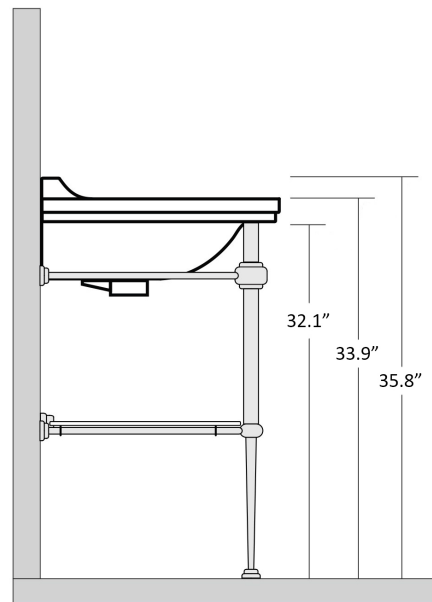

* WS Bath Collections reserves the right to revise dimensions or information on this sheet without notice

Collection Waldorf	Model Waldorf 4141+9197	Dimensions Metric <i>1 inch = 2.54 cm</i> <i>1 inch = 25.4 mm</i>	 1051 Lea Drive - Collegeville, PA 19426 Tel. 215 513 9400 - Fax 610 831 0215 www.ws bathcollections.com - info@ws bathcollections.com
--------------------------------	-------------------------------------	---	---

Collection
Waldorf

Model |
Waldorf 4141+9197

Dimensions Metric
1 inch = 2.54 cm
1 inch = 25.4 mm

WS[®]
BATH
COLLECTIONS

1051 Lea Drive - Collegeville, PA 19426
Tel. 215 513 9400 - Fax 610 831 0215
www.ws bathcollections.com - info@ws bathcollections.com

Collection
Waldorf

Model |
Waldorf 4141+9197

Dimensions Metric

1 inch = 2.54 cm
1 inch = 25.4 mm

WS®
BATH
COLLECTIONS

1051 Lea Drive - Collegeville, PA 19426
Tel. 215 513 9400 - Fax 610 831 0215

www.ws bathcollections.com - info@ws bathcollections.com

Dimensions Metric
1 inch = 2.54 cm
1 inch = 25.4 mm

1051 Lea Drive - Collegeville, PA 19426
Tel. 215 513 9400 - Fax 610 831 0215
www.ws bathcollections.com - info@ws bathcollections.com