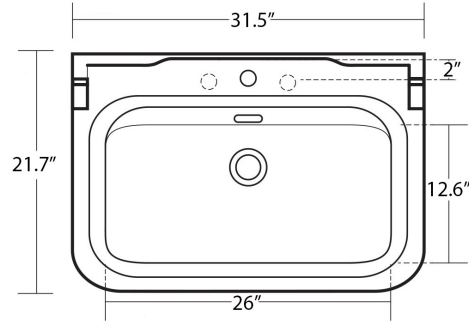

* WS Bath Collections reserves the right to revise dimensions or information on this sheet without notice

Collection Waldorf	Model Waldorf 4141+9197	Dimensions Metric <i>1 inch = 2.54 cm</i> <i>1 inch = 25.4 mm</i>	 1051 Lea Drive - Collegeville, PA 19426 Tel. 215 513 9400 - Fax 610 831 0215 www.ws bathcollections.com - info@ws bathcollections.com
--------------------------------	-------------------------------------	---	---

Collection
Waldorf

Model |
Waldorf 4141+9197

Dimensions Metric
1 inch = 2.54 cm
1 inch = 25.4 mm

WS[®]
BATH
COLLECTIONS

1051 Lea Drive - Collegeville, PA 19426
Tel. 215 513 9400 - Fax 610 831 0215
www.ws bathcollections.com - info@ws bathcollections.com

Collection
Waldorf

Model |
Waldorf 4141+9197

Dimensions Metric

1 inch = 2.54 cm
1 inch = 25.4 mm

WS®
BATH
COLLECTIONS

1051 Lea Drive - Collegeville, PA 19426
Tel. 215 513 9400 - Fax 610 831 0215

www.ws bathcollections.com - info@ws bathcollections.com