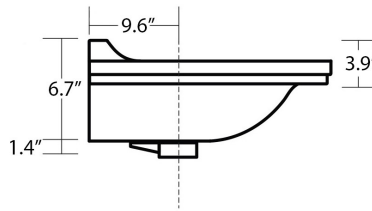

* WS Bath Collections reserves the right to revise dimensions or information on this sheet without notice

Collection Waldorf	Model Waldorf 4141+9197	Dimensions Metric <i>1 inch = 2.54 cm</i> <i>1 inch = 25.4 mm</i>	 1051 Lea Drive - Collegeville, PA 19426 Tel. 215 513 9400 - Fax 610 831 0215 www.ws bathcollections.com - info@ws bathcollections.com
--------------------------------	-------------------------------------	---	---

Collection
Waldorf

Model |
Waldorf 4141+9197

Dimensions Metric
1 inch = 2.54 cm
1 inch = 25.4 mm

WS[®]
BATH
COLLECTIONS

1051 Lea Drive - Collegeville, PA 19426
Tel. 215 513 9400 - Fax 610 831 0215
www.ws bathcollections.com - info@ws bathcollections.com

Collection
Waldorf

Model |
Waldorf 4141+9197

Dimensions Metric

1 inch = 2.54 cm
1 inch = 25.4 mm

WS®
BATH
COLLECTIONS

1051 Lea Drive - Collegeville, PA 19426
Tel. 215 513 9400 - Fax 610 831 0215

www.ws bathcollections.com - info@ws bathcollections.com

Dimensions Metric
1 inch = 2.54 cm
1 inch = 25.4 mm

1051 Lea Drive - Collegeville, PA 19426
Tel. 215 513 9400 - Fax 610 831 0215
www.ws bathcollections.com - info@ws bathcollections.com