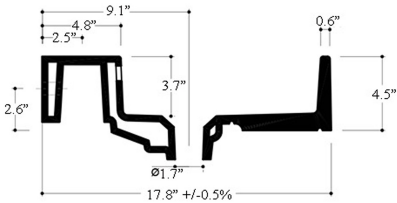

Related Items:

- WSBC 53991 | Push Waste Drain
- WSBC 53922 | Decorative Trap

Finishes:

SKU# | Options:

- Unlimited 140.00 | No Faucet Hole
- Unlimited 140.01 | Single Faucet Hole (For Two Faucets)
- Unlimited 140.03-4 | Three Faucet Holes 4" Spread
- Unlimited 140.03-8 | Three Faucet Holes 8" Spread

Codes & Standards:

- ADA Compliant

* WS Bath Collections reserves the right to revise dimensions or information on this sheet without notice

Collection Unlimited	Model Unlimited 140	Dimensions Metric <i>1 inch = 2.54 cm</i> <i>1 inch = 25.4 mm</i>	 1051 Lea Drive - Collegeville, PA 19426 Tel. 215 513 9400 - Fax 610 831 0215 www.ws bathcollections.com - info@ws bathcollectins.com
----------------------------------	---------------------------------	---	---

Collection
Unlimited

Model |
Unlimited 140

Dimensions Metric
1 inch = 2.54 cm
1 inch = 25.4 mm

1051 Lea Drive - Collegeville, PA 19426
Tel. 215 513 9400 - Fax 610 831 0215
www.ws bathcollections.com - info@ws bathcollections.com

Model |
Unlimited 140

Dimensions Metric
1 inch = 2.54 cm
1 inch = 25.4 mm

WS[®]
BATH
COLLECTIONS

1051 Lea Drive - Collegeville, PA 19426
Tel. 215 513 9400 - Fax 610 831 0215
www.ws bathcollections.com - info@ws bathcollections.com