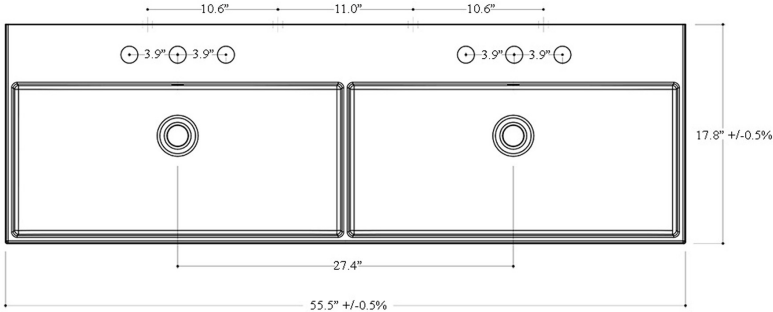

Unlimited 140

Features

- Bathroom Sink
- Made of Ceramic
- Glossy White
- With Overflow
- Wall Mount or Countertop (Vessel) Installation
- Available with One (For Two Faucets), Three or No Faucet Hole
- Three Faucet Hole Option is Available in 4" or 8" Spread
- Made in Italy

Related Items:

- WSBC 53991 | Push Waste Drain
- WSBC 53922 | Decorative Trap

Finishes:

SKU# | Options:

- Unlimited 140.00 | No Faucet Hole
- Unlimited 140.01 | Single Faucet Hole (For Two Faucets)
- Unlimited 140.03-4 | Three Faucet Holes 4" Spread
- Unlimited 140.03-8 | Three Faucet Holes 8" Spread

Codes & Standards:

- ADA Compliant

* WS Bath Collections reserves the right to revise dimensions or information on this sheet without notice

Collection Unlimited	Model Unlimited 140	Dimensions Metric <i>1 inch = 2.54 cm</i> <i>1 inch = 25.4 mm</i>	 1051 Lea Drive - Collegeville, PA 19426 Tel. 215 513 9400 - Fax 610 831 0215 www.ws bathcollections.com - info@ws bathcollectins.com
----------------------------------	---------------------------------	---	---

Collection
Unlimited

Model |
Unlimited 140

Dimensions Metric
1 inch = 2.54 cm
1 inch = 25.4 mm

1051 Lea Drive - Collegeville, PA 19426
Tel. 215 513 9400 - Fax 610 831 0215
www.ws bathcollections.com - info@ws bathcollections.com