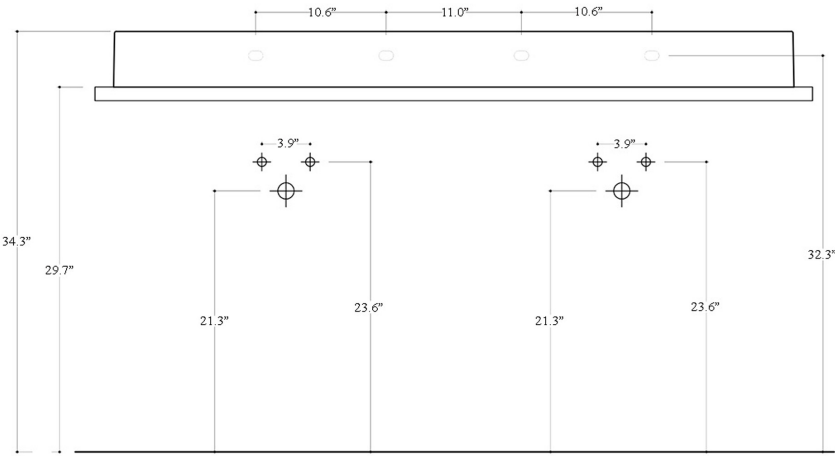

Related Items:

- WSBC 53991 | Push Waste Drain
- WSBC 53922 | Decorative Trap

Finishes:

SKU# | Options:

- Unlimited 140.00 | No Faucet Hole
- Unlimited 140.01 | Single Faucet Hole (For Two Faucets)
- Unlimited 140.03-4 | Three Faucet Holes 4" Spread
- Unlimited 140.03-8 | Three Faucet Holes 8" Spread

Codes & Standards:

- ADA Compliant

* WS Bath Collections reserves the right to revise dimensions or information on this sheet without notice

Collection Unlimited	Model Unlimited 140	Dimensions Metric <i>1 inch = 2.54 cm</i> <i>1 inch = 25.4 mm</i>	 1051 Lea Drive - Collegeville, PA 19426 Tel. 215 513 9400 - Fax 610 831 0215 www.ws bathcollections.com - info@ws bathcollectins.com
----------------------------------	---------------------------------	---	---

Collection
Unlimited

Model |
Unlimited 140

Dimensions Metric
1 inch = 2.54 cm
1 inch = 25.4 mm

1051 Lea Drive - Collegeville, PA 19426
Tel. 215 513 9400 - Fax 610 831 0215
www.ws bathcollections.com - info@ws bathcollections.com

Model |
Unlimited 140

Dimensions Metric
1 inch = 2.54 cm
1 inch = 25.4 mm

WS[®]
BATH
COLLECTIONS

1051 Lea Drive - Collegeville, PA 19426
Tel. 215 513 9400 - Fax 610 831 0215
www.ws bathcollections.com - info@ws bathcollections.com