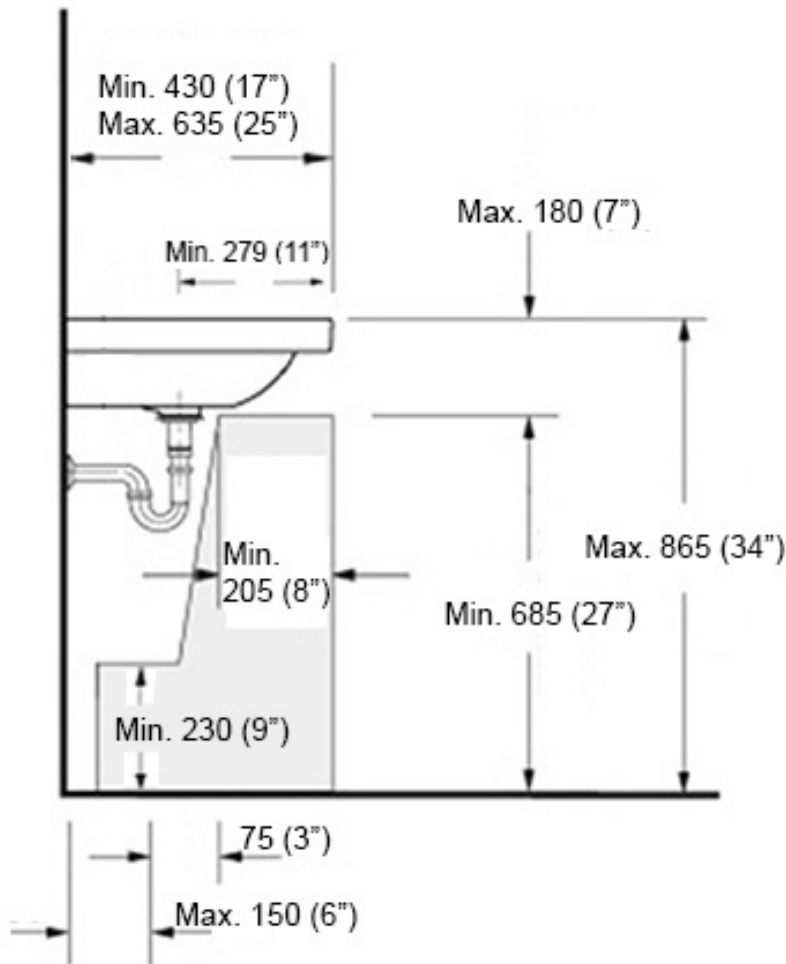

Collection
Unlimited

Model |
Unlimited 140

Dimensions Metric
1 inch = 2.54 cm
1 inch = 25.4 mm

1051 Lea Drive - Collegeville, PA 19426
Tel. 215 513 9400 - Fax 610 831 0215
www.ws bathcollections.com - info@ws bathcollections.com

Glossy White
WSBC 53991.09

Matte Black
WSBC 53991.22

MOUNTING HARDWARE

Wall-mount installation

Vessel/ countertop installation

Bolts

Silicone (*optional*)

Collection
Unlimited

Model |
Unlimited 140

Dimensions Metric
1 inch = 2.54 cm
1 inch = 25.4 mm

WS[®]
BATH
COLLECTIONS

1051 Lea Drive - Collegeville, PA 19426
Tel. 215 513 9400 - Fax 610 831 0215
www.ws bathcollections.com - info@ws bathcollections.com

Recommended ADA Installation

Note: ADA Compliant when installed in accordance with ADA guidelines

<p>Collection Unlimited</p>	<p>Model Unlimited 140</p>	<p>Dimensions Metric 1 inch = 2.54 cm 1 inch = 25.4 mm</p>	<p>WS[®] BATH COLLECTIONS 1051 Lea Drive - Collegeville, PA 19426 Tel. 215 513 9400 - Fax 610 831 0215 www.ws bathcollections.com - info@ws bathcollectins.com</p>
--	---	--	--