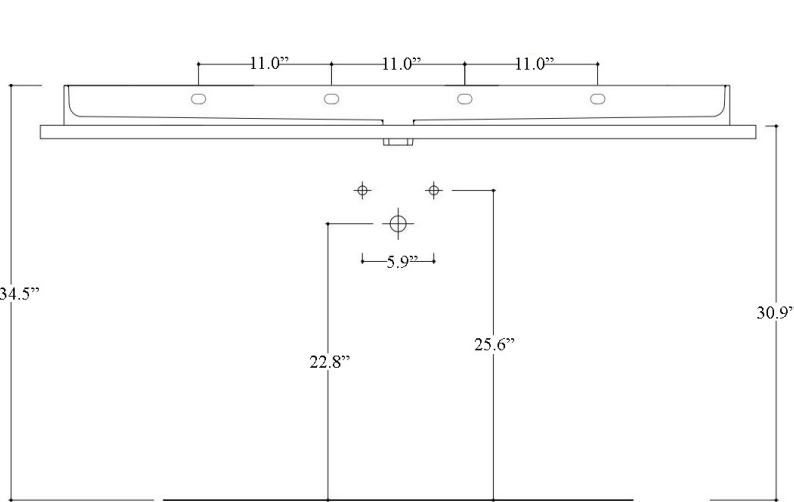

Codes & Standards:

- ADA Compliant

* WS Bath Collections reserves the right to revise dimensions or information on this sheet without notice

Collection Unit Plus	Model Unit Plus 140A	Dimensions Metric <i>1 inch = 2.54 cm</i> <i>1 inch = 25.4 mm</i>	 1051 Lea Drive - Collegeville, PA 19426 Tel. 215 513 9400 - Fax 610 831 0215 www.ws bathcollections.com - info@ws bathcollections.com
----------------------------------	----------------------------------	--	---

Product Specs Sheets

Unit Plus 140A

Bottom View
Concealed Drain Configuration

Collection |
Unit Plus

Model |
Unit Plus 140A

Dimensions Metric
1 inch = 2.54 cm
1 inch = 25.4 mm

1051 Lea Drive - Collegeville, PA 19426
Tel. 215 513 9400 - Fax 610 831 0215
www.ws bathcollections.com - info@ws bathcollections.com

Model |
Unit Plus 140A

Dimensions Metric
1 inch = 2.54 cm
1 inch = 25.4 mm

WS[®]
BATH
COLLECTIONS

1051 Lea Drive - Collegeville, PA 19426
Tel. 215 513 9400 - Fax 610 831 0215
www.ws bathcollections.com - info@ws bathcollections.com