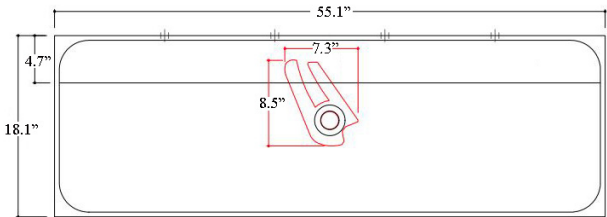

Codes & Standards:

- ADA Compliant

* WS Bath Collections reserves the right to revise dimensions or information on this sheet without notice

Collection Unit Plus	Model Unit Plus 140A	Dimensions Metric <i>1 inch = 2.54 cm</i> <i>1 inch = 25.4 mm</i>	 1051 Lea Drive - Collegeville, PA 19426 Tel. 215 513 9400 - Fax 610 831 0215 www.ws bathcollections.com - info@ws bathcollections.com
----------------------------------	----------------------------------	--	---

Product Specs Sheets

Unit Plus 140A

Bottom View
Concealed Drain Configuration

Collection |
Unit Plus

Model |
Unit Plus 140A

Dimensions Metric
1 inch = 2.54 cm
1 inch = 25.4 mm

1051 Lea Drive - Collegeville, PA 19426
Tel. 215 513 9400 - Fax 610 831 0215
www.ws bathcollections.com - info@ws bathcollections.com

Model |
Unit Plus 140A

Dimensions Metric
1 inch = 2.54 cm
1 inch = 25.4 mm

WS[®]
BATH
COLLECTIONS

1051 Lea Drive - Collegeville, PA 19426
Tel. 215 513 9400 - Fax 610 831 0215
www.ws bathcollections.com - info@ws bathcollections.com