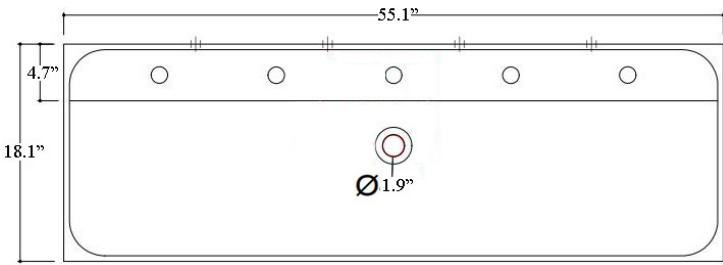

Codes & Standards:

- ADA Compliant

* WS Bath Collections reserves the right to revise dimensions or information on this sheet without notice

Collection Unit Plus	Model Unit Plus 140A	Dimensions Metric <i>1 inch = 2.54 cm</i> <i>1 inch = 25.4 mm</i>	 1051 Lea Drive - Collegeville, PA 19426 Tel. 215 513 9400 - Fax 610 831 0215 www.ws bathcollections.com - info@ws bathcollections.com
----------------------------------	----------------------------------	--	---

Product Specs Sheets

Unit Plus 140A

Bottom View
Concealed Drain Configuration

Collection |
Unit Plus

Model |
Unit Plus 140A

Dimensions Metric
1 inch = 2.54 cm
1 inch = 25.4 mm

1051 Lea Drive - Collegeville, PA 19426
Tel. 215 513 9400 - Fax 610 831 0215
www.ws bathcollections.com - info@ws bathcollections.com

Model |
Unit Plus 140A

Dimensions Metric
1 inch = 2.54 cm
1 inch = 25.4 mm

WS[®]
BATH
COLLECTIONS

1051 Lea Drive - Collegeville, PA 19426
Tel. 215 513 9400 - Fax 610 831 0215
www.ws bathcollections.com - info@ws bathcollections.com