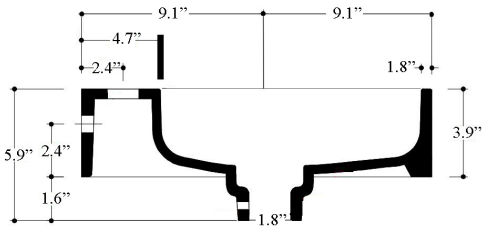

Codes & Standards:

- ADA Compliant

* WS Bath Collections reserves the right to revise dimensions or information on this sheet without notice

Collection Unit Plus	Model Unit Plus 140A	Dimensions Metric <i>1 inch = 2.54 cm</i> <i>1 inch = 25.4 mm</i>	 1051 Lea Drive - Collegeville, PA 19426 Tel. 215 513 9400 - Fax 610 831 0215 www.ws bathcollections.com - info@ws bathcollections.com
----------------------------------	----------------------------------	--	---

Product Specs Sheets

Unit Plus 140A

Bottom View
Concealed Drain Configuration

Collection |
Unit Plus

Model |
Unit Plus 140A

Dimensions Metric
1 inch = 2.54 cm
1 inch = 25.4 mm

1051 Lea Drive - Collegeville, PA 19426
Tel. 215 513 9400 - Fax 610 831 0215
www.ws bathcollections.com - info@ws bathcollections.com

Model |
Unit Plus 140A

Dimensions Metric
1 inch = 2.54 cm
1 inch = 25.4 mm

WS[®]
BATH
COLLECTIONS

1051 Lea Drive - Collegeville, PA 19426
Tel. 215 513 9400 - Fax 610 831 0215
www.ws bathcollections.com - info@ws bathcollections.com