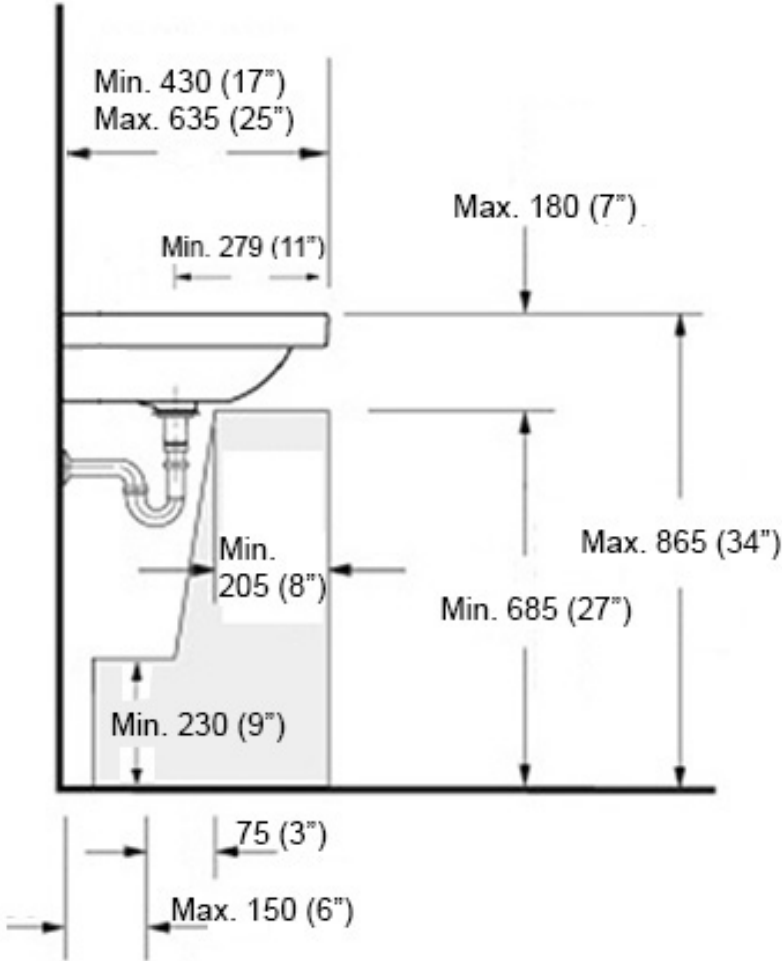

Product Specs Sheets

Unit Plus 140A

Bottom View
Concealed Drain Configuration

Collection |
Unit Plus

Model |
Unit Plus 140A

Dimensions Metric
1 inch = 2.54 cm
1 inch = 25.4 mm

1051 Lea Drive - Collegeville, PA 19426
Tel. 215 513 9400 - Fax 610 831 0215
www.ws bathcollections.com - info@ws bathcollections.com

Glossy White
WSBC 53991.29

Matte Black
WSBC 53991.22

MOUNTING HARDWARE

Wall-mount installation

Vessel/ countertop installation

Bolts

Silicone (optional)

Collection
Unit Plus

Model |
Unit Plus 140A

Dimensions Metric
1 inch = 2.54 cm
1 inch = 25.4 mm

WS[®]
BATH
COLLECTIONS

1051 Lea Drive - Collegeville, PA 19426
Tel. 215 513 9400 - Fax 610 831 0215
www.ws bathcollections.com - info@ws bathcollections.com

Recommended ADA Installation

Note: ADA Compliant when installed in accordance with ADA guidelines

<p>Collection Unit Plus</p>	<p>Model Unit Plus 140A</p>	<p>Dimensions Metric 1 inch = 2.54 cm 1 inch = 25.4 mm</p>	 <p>1051 Lea Drive - Collegeville, PA 19426 Tel. 215 513 9400 - Fax 610 831 0215 www.ws bathcollections.com - info@ws bathcollections.com</p>
--	--	--	---