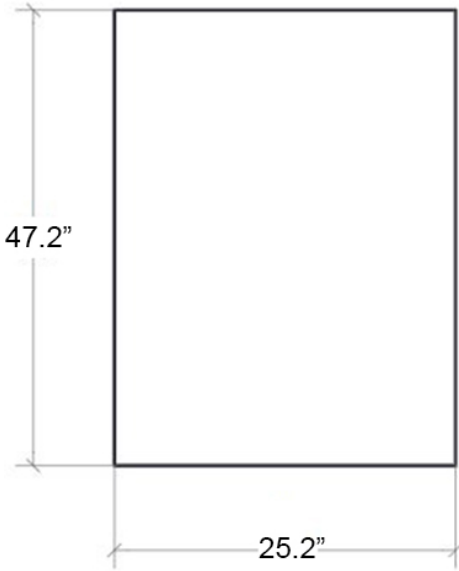

### Finishes:

\* WS Bath Collections reserves the right to revise dimensions or information on this sheet without notice

<b>Collection</b> Speci	<b>Model  </b> Speci 56312	Dimensions Metric <i>1 inch = 2.54 cm</i> <i>1 inch = 25.4 mm</i>	 1051 Lea Drive - Collegeville, PA 19426 Tel. 215 513 9400 - Fax 610 831 0215 <a href="http://www.ws bathcollections.com">www.ws bathcollections.com</a> - <a href="mailto:info@ws bathcollections.com">info@ws bathcollections.com</a>
----------------------------	-------------------------------	---	---

# Product Specs Sheets

<b>Collection</b> Speci	<b>Model</b>   Speci 56312	Dimensions Metric <i>1 inch = 2.54 cm</i> <i>1 inch = 25.4 mm</i>	 1051 Lea Drive - Collegeville, PA 19426 Tel. 215 513 9400 - Fax 610 831 0215 <a href="http://www.wsbatchcollections.com">www.wsbatchcollections.com</a> - <a href="mailto:info@wsbatchcollections.com">info@wsbatchcollections.com</a>
----------------------------	-------------------------------	---	---