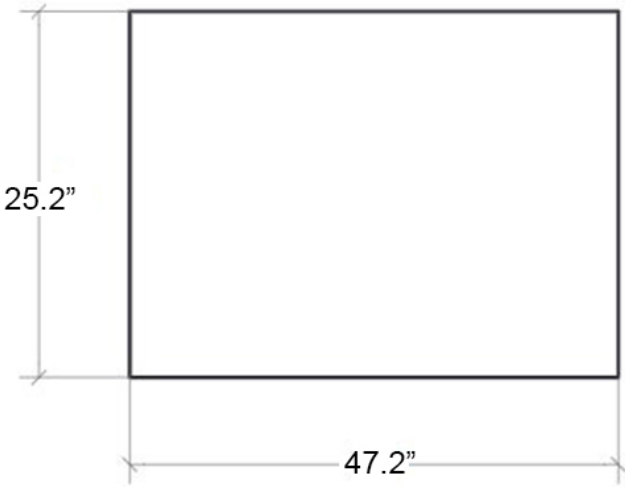

### Finishes:

\* WS Bath Collections reserves the right to revise dimensions or information on this sheet without notice

<b>Collection</b> Speci	<b>Model  </b> Speci 56312	Dimensions Metric <i>1 inch = 2.54 cm</i> <i>1 inch = 25.4 mm</i>	 1051 Lea Drive - Collegeville, PA 19426 Tel. 215 513 9400 - Fax 610 831 0215 <a href="http://www.ws bathcollections.com">www.ws bathcollections.com</a> - <a href="mailto:info@ws bathcollections.com">info@ws bathcollections.com</a>
----------------------------	-------------------------------	---	---

# Product Specs Sheets

<b>Collection</b> Speci	<b>Model</b>   Speci 56312	Dimensions Metric <i>1 inch = 2.54 cm</i> <i>1 inch = 25.4 mm</i>	 1051 Lea Drive - Collegeville, PA 19426 Tel. 215 513 9400 - Fax 610 831 0215 <a href="http://www.wsbatchcollections.com">www.wsbatchcollections.com</a> - <a href="mailto:info@wsbatchcollections.com">info@wsbatchcollections.com</a>
----------------------------	-------------------------------	---	---