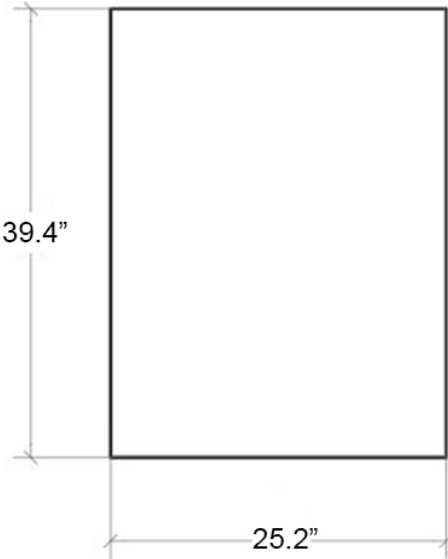

### Finishes:

\* WS Bath Collections reserves the right to revise dimensions or information on this sheet without notice

<b>Collection</b> Speci	<b>Model  </b> Speci 56311	Dimensions Metric <i>1 inch = 2.54 cm</i> <i>1 inch = 25.4 mm</i>	 1051 Lea Drive - Collegeville, PA 19426 Tel. 215 513 9400 - Fax 610 831 0215 <a href="http://www.ws bathcollections.com">www.ws bathcollections.com</a> - <a href="mailto:info@ws bathcollections.com">info@ws bathcollections.com</a>
----------------------------	-------------------------------	---	---

# Product Specs Sheets

**Collection**  
Speci

**Model |**  
Speci 56311

Dimensions Metric  
*1 inch = 2.54 cm*  
*1 inch = 25.4 mm*

1051 Lea Drive - Collegeville, PA 19426  
Tel. 215 513 9400 - Fax 610 831 0215  
[www.wsbathcollections.com](http://www.wsbathcollections.com) - [info@wsbathcollections.com](mailto:info@wsbathcollections.com)