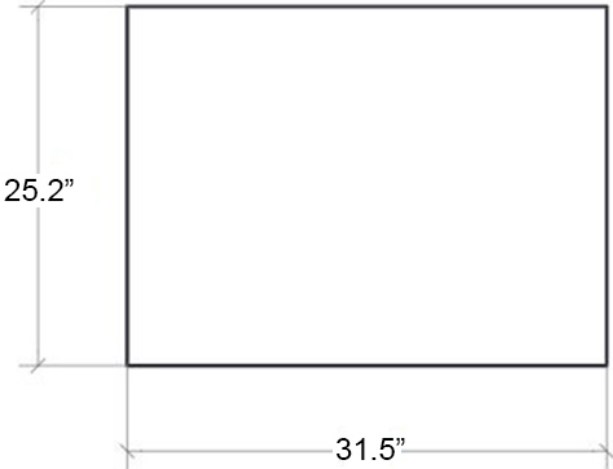

### Finishes:

\* WS Bath Collections reserves the right to revise dimensions or information on this sheet without notice

<b>Collection</b> Speci	<b>Model</b>   Speci 56309	Dimensions Metric <i>1 inch = 2.54 cm</i> <i>1 inch = 25.4 mm</i>	 1051 Lea Drive - Collegeville, PA 19426 Tel. 215 513 9400 - Fax 610 831 0215 <a href="http://www.ws bathcollections.com">www.ws bathcollections.com</a> - <a href="mailto:info@ws bathcollections.com">info@ws bathcollections.com</a>
----------------------------	-------------------------------	---	---

# Product Specs Sheets

**Collection**  
Speci

**Model |**  
Speci 56309

Dimensions Metric  
*1 inch = 2.54 cm*  
*1 inch = 25.4 mm*

1051 Lea Drive - Collegeville, PA 19426  
Tel. 215 513 9400 - Fax 610 831 0215  
[www.ws bathcollections.com](http://www.ws bathcollections.com) - [info@ws bathcollections.com](mailto:info@ws bathcollections.com)