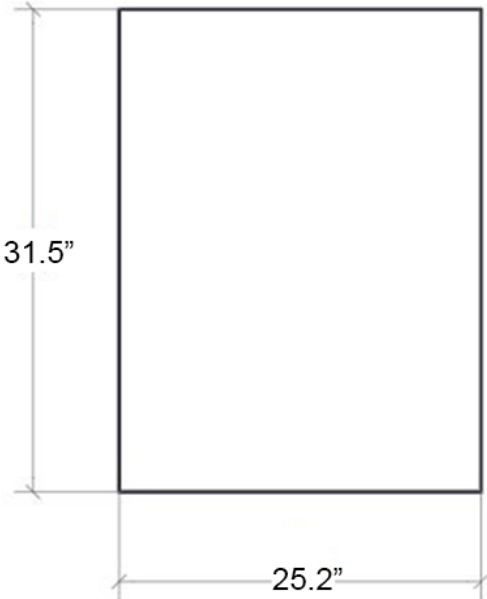

### Finishes:

\* WS Bath Collections reserves the right to revise dimensions or information on this sheet without notice

<b>Collection</b> Speci	<b>Model</b>   Speci 56309	Dimensions Metric <i>1 inch = 2.54 cm</i> <i>1 inch = 25.4 mm</i>	 1051 Lea Drive - Collegeville, PA 19426 Tel. 215 513 9400 - Fax 610 831 0215 <a href="http://www.ws bathcollections.com">www.ws bathcollections.com</a> - <a href="mailto:info@ws bathcollections.com">info@ws bathcollections.com</a>
----------------------------	-------------------------------	---	---

# Product Specs Sheets

**Collection**  
Speci

**Model |**  
Speci 56309

Dimensions Metric  
*1 inch = 2.54 cm*  
*1 inch = 25.4 mm*

1051 Lea Drive - Collegeville, PA 19426  
Tel. 215 513 9400 - Fax 610 831 0215  
[www.ws bathcollections.com](http://www.ws bathcollections.com) - [info@ws bathcollections.com](mailto:info@ws bathcollections.com)