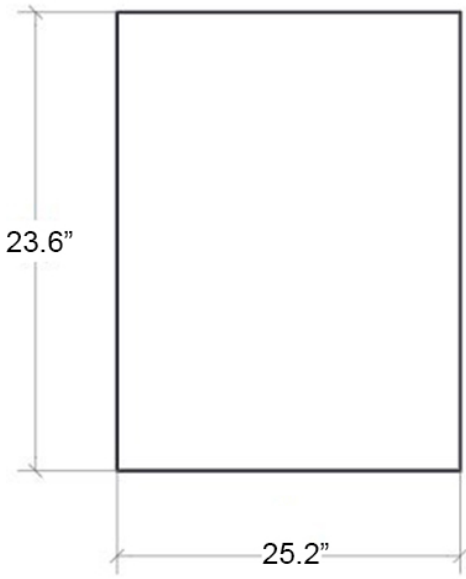

### Finishes:

\* WS Bath Collections reserves the right to revise dimensions or information on this sheet without notice

<b>Collection</b> Speci	<b>Model</b>   Speci 56308	Dimensions Metric <i>1 inch = 2.54 cm</i> <i>1 inch = 25.4 mm</i>	 1051 Lea Drive - Collegeville, PA 19426 Tel. 215 513 9400 - Fax 610 831 0215 <a href="http://www.ws bathcollections.com">www.ws bathcollections.com</a> - <a href="mailto:info@ws bathcollections.com">info@ws bathcollections.com</a>
----------------------------	-------------------------------	---	---

# Product Specs Sheets

**Collection**  
Speci

**Model** |  
Speci 56308

Dimensions Metric  
*1 inch = 2.54 cm*  
*1 inch = 25.4 mm*

**WS**®  
**BATH**  
**COLLECTIONS**

1051 Lea Drive - Collegeville, PA 19426  
Tel. 215 513 9400 - Fax 610 831 0215  
[www.ws bathcollections.com](http://www.ws bathcollections.com) - [info@ws bathcollections.com](mailto:info@ws bathcollections.com)