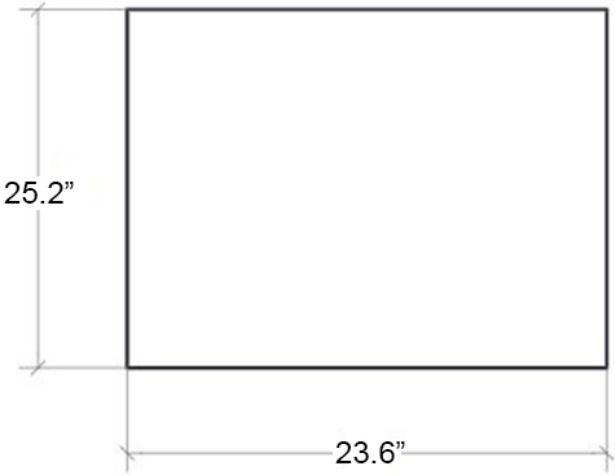

### Finishes:

\* WS Bath Collections reserves the right to revise dimensions or information on this sheet without notice

<b>Collection</b> Speci	<b>Model</b>   Speci 56308	Dimensions Metric <i>1 inch = 2.54 cm</i> <i>1 inch = 25.4 mm</i>	 1051 Lea Drive - Collegeville, PA 19426 Tel. 215 513 9400 - Fax 610 831 0215 <a href="http://www.ws bathcollections.com">www.ws bathcollections.com</a> - <a href="mailto:info@ws bathcollections.com">info@ws bathcollections.com</a>
----------------------------	-------------------------------	---	---

# Product Specs Sheets

**Collection**  
Speci

**Model** |  
Speci 56308

Dimensions Metric  
*1 inch = 2.54 cm*  
*1 inch = 25.4 mm*

**WS**®  
**BATH**  
**COLLECTIONS**

1051 Lea Drive - Collegeville, PA 19426  
Tel. 215 513 9400 - Fax 610 831 0215  
[www.ws bathcollections.com](http://www.ws bathcollections.com) - [info@ws bathcollections.com](mailto:info@ws bathcollections.com)