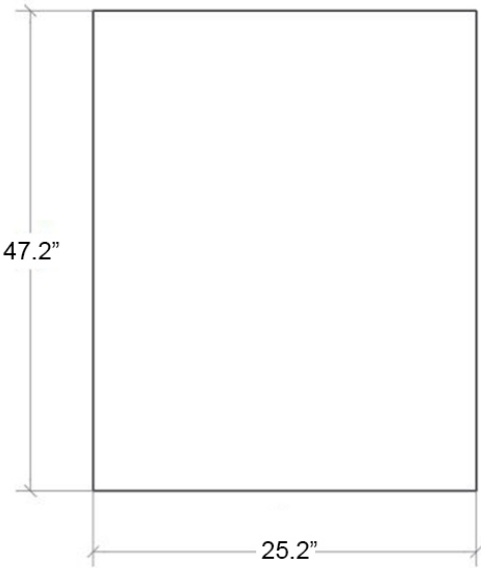

Speci 56306

Features

- Wall Mirror with Stainless Steel Frame
- 5 Years Silvering Guaranteed
- Rectangular
- Reversible
- 5 Years Silvering Guaranteed
- Made in Italy

SKU# | Option:

- Speci 56306 | Mirror Glass

Finishes:

* WS Bath Collections reserves the right to revise dimensions or information on this sheet without notice

Collection Speci	Model Speci 56306	Dimensions Metric <i>1 inch = 2.54 cm</i> <i>1 inch = 25.4 mm</i>	 1051 Lea Drive - Collegeville, PA 19426 Tel. 215 513 9400 - Fax 610 831 0215 www.ws bathcollections.com - info@ws bathcollections.com
----------------------------	-------------------------------	---	---

Product Specs Sheets

Collection
Speci

Model |
Speci 56306

Dimensions Metric
1 inch = 2.54 cm
1 inch = 25.4 mm

1051 Lea Drive - Collegeville, PA 19426
Tel. 215 513 9400 - Fax 610 831 0215
www.ws bathcollections.com - info@ws bathcollections.com