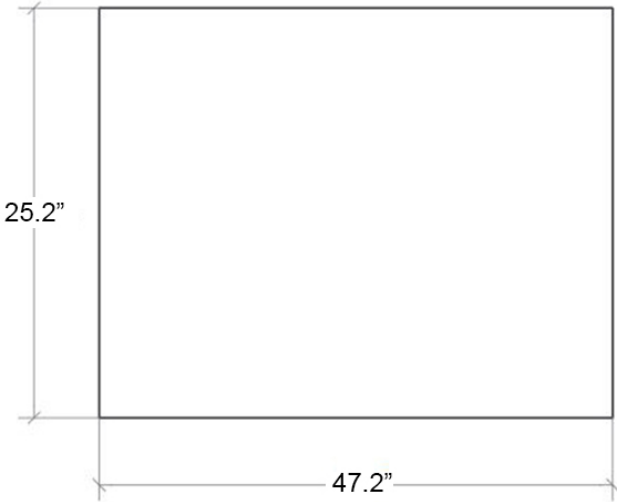

Speci 56306

Features

- Wall Mirror with Stainless Steel Frame
- 5 Years Silvering Guaranteed
- Rectangular
- Reversible
- 5 Years Silvering Guaranteed
- Made in Italy

SKU# | Option:

- Speci 56306 | Mirror Glass

Finishes:

* WS Bath Collections reserves the right to revise dimensions or information on this sheet without notice

Collection Speci	Model Speci 56306	Dimensions Metric <i>1 inch = 2.54 cm</i> <i>1 inch = 25.4 mm</i>	 1051 Lea Drive - Collegeville, PA 19426 Tel. 215 513 9400 - Fax 610 831 0215 www.ws bathcollections.com - info@ws bathcollections.com
----------------------------	-------------------------------	---	---

Product Specs Sheets

Collection
Speci

Model |
Speci 56306

Dimensions Metric
1 inch = 2.54 cm
1 inch = 25.4 mm

1051 Lea Drive - Collegeville, PA 19426
Tel. 215 513 9400 - Fax 610 831 0215
www.ws bathcollections.com - info@ws bathcollections.com