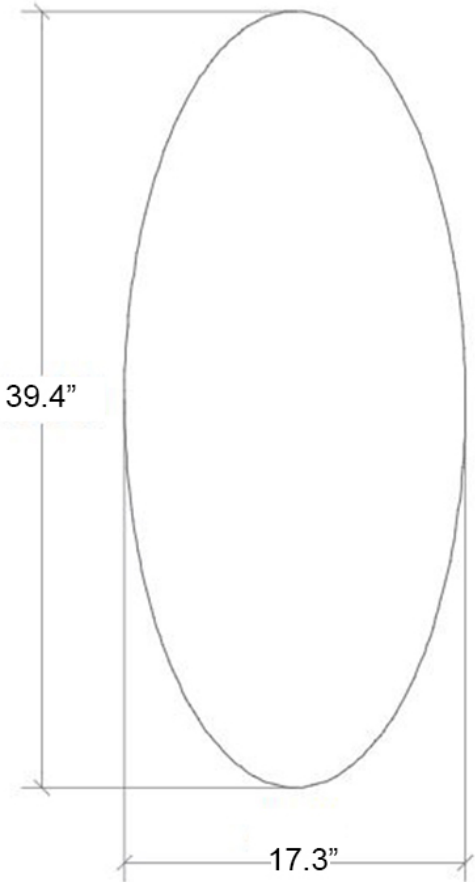

Speci 56301

Features

- Wall Mirror
- Stainless Steel Frame
- Oval
- 5 Years Silvering Guaranteed
- Made in Italy

SKU# | Option:

- Speci 56301 | Mirror Glass

Finishes:

* WS Bath Collections reserves the right to revise dimensions or information on this sheet without notice

Collection Speci	Model Speci 56301	Dimensions Metric <i>1 inch = 2.54 cm</i> <i>1 inch = 25.4 mm</i>	 1051 Lea Drive - Collegeville, PA 19426 Tel. 215 513 9400 - Fax 610 831 0215 www.ws bathcollections.com - info@ws bathcollections.com
----------------------------	-------------------------------	---	---

Product Specs Sheets

Collection
Speci

Model |
Speci 56301

Dimensions Metric
1 inch = 2.54 cm
1 inch = 25.4 mm

1051 Lea Drive - Collegeville, PA 19426
Tel. 215 513 9400 - Fax 610 831 0215
www.ws bathcollections.com - info@ws bathcollections.com