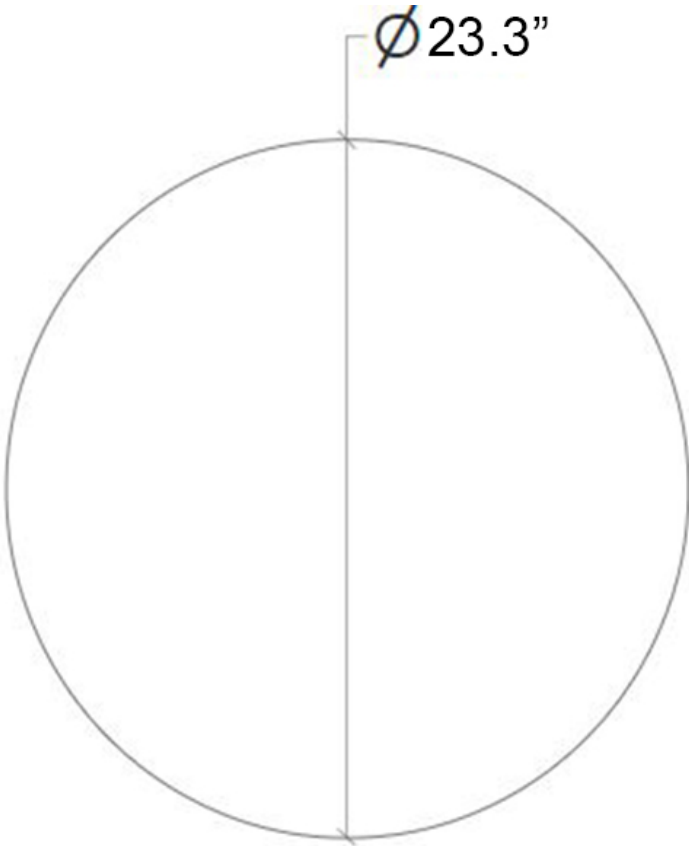

Speci 56300

Features

- Wall Mirror
- Stainless Steel Frame
- Round
- 5 Years Silvering Guaranteed
- Made in Italy

SKU# | Option:

- Speci 56300 | Mirror Glass

Finishes:

* WS Bath Collections reserves the right to revise dimensions or information on this sheet without notice

Collection Speci	Model Speci 56300	Dimensions Metric <i>1 inch = 2.54 cm</i> <i>1 inch = 25.4 mm</i>	 1051 Lea Drive - Collegeville, PA 19426 Tel. 215 513 9400 - Fax 610 831 0215 www.ws bathcollections.com - info@ws bathcollections.com
----------------------------	-------------------------------	---	---

Product Specs Sheets

Collection
Speci

Model |
Speci 56300

Dimensions Metric
1 inch = 2.54 cm
1 inch = 25.4 mm

WS®
BATH
COLLECTIONS

1051 Lea Drive - Collegeville, PA 19426
Tel. 215 513 9400 - Fax 610 831 0215
www.ws bathcollections.com - info@ws bathcollections.com