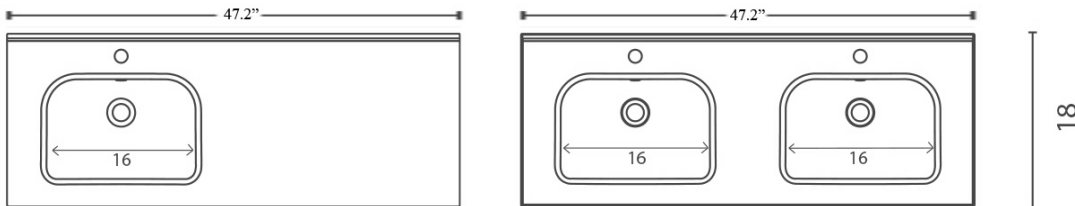

Collection Slim	Model Slim 90	Dimensions Metric <i>1 inch = 2.54 cm</i> <i>1 inch = 25.4 mm</i>	 1051 Lea Drive - Collegeville, PA 19426 Tel. 215 513 9400 - Fax 610 831 0215 www.ws bathcollections.com - info@ws bathcollections.com
-----------------------------	---------------------------	---	---

Slim 60

Slim 70

Slim 80

Slim 90

Slim 100

Slim 120

Slim 120 L

Slim 120 DBL

Notes

- Faucet hole 1.4"
- Back edge to center faucet hole 2.5"
- Back edge to center of drain hole 8.0"

Collection
Slim

Model |
Slim60 - Slim 70
Slim 80 - Slim 90
Slim 120 - Slim 120 L
Slim 120 DBL

Dimensions Metric
1 inch = 2.54 cm
1 inch = 25.4 mm