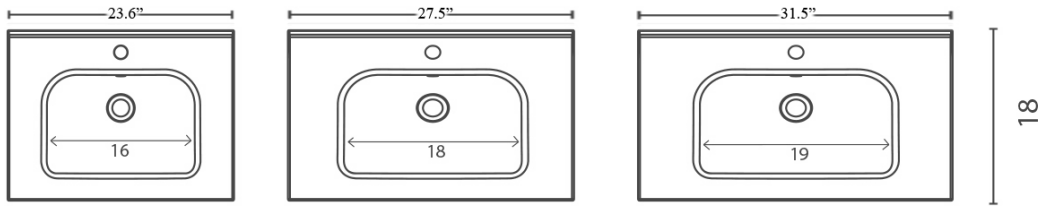

Slim 90

Features

- Bathroom Sink With Integrated Sink and Top
- Made of Ceramic
- Glossy White
- With Overflow
- Drop-In Installation or as Vanity Top and Sink
- With One Faucet Hole
- Made in Spain

Related Items:

- WSBC 53991 | Push Waste Drain
- WSBC 53922 | Decorative Trap

Finishes:

 Glossy White

SKU# | Options:

- Slim 90 | Glossy White

* WS Bath Collections reserves the right to revise dimensions or information on this sheet without notice

Collection Slim	Model Slim 90	Dimensions Metric <i>1 inch = 2.54 cm</i> <i>1 inch = 25.4 mm</i>	 1051 Lea Drive - Collegeville, PA 19426 Tel. 215 513 9400 - Fax 610 831 0215 www.ws bathcollections.com - info@ws bathcollections.com
-----------------------------	---------------------------	---	---

Notes

- Faucet hole 1.4"
- Back edge to center faucet hole 2.5"
- Back edge to center of drain hole 8.0"

Collection
Slim

Model |
Slim60 - Slim 70
Slim 80 - Slim 90
Slim 120 - Slim 120 L
Slim 120 DBL

Dimensions Metric
1 inch = 2.54 cm
1 inch = 25.4 mm