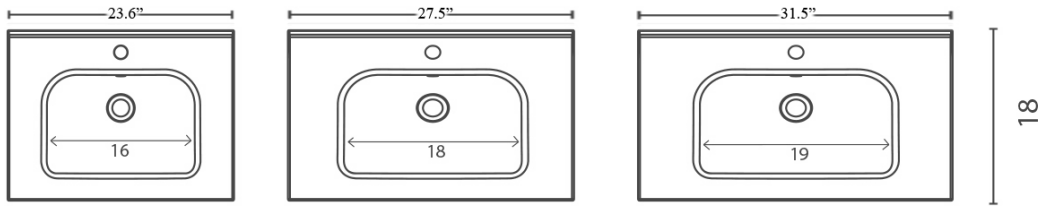

Slim 70

Features

- Bathroom Sink With Integrated Sink and Top
- Made of Ceramic
- Glossy White
- With Overflow
- Drop-In Installation or as Vanity Top and Sink
- With One Faucet Hole
- Made in Spain

Related Items:

- WSBC 53991 | Push Waste Drain
- WSBC 53922 | Decorative Trap

Finishes:

 Glossy White

SKU# | Options:

- Slim 70 | Glossy White

* WS Bath Collections reserves the right to revise dimensions or information on this sheet without notice

Collection Slim	Model Slim 70	Dimensions Metric <i>1 inch = 2.54 cm</i> <i>1 inch = 25.4 mm</i>	 1051 Lea Drive - Collegeville, PA 19426 Tel. 215 513 9400 - Fax 610 831 0215 www.ws bathcollections.com - info@ws bathcollections.com
-----------------------------	---------------------------	---	---

Notes

- Faucet hole 1.4"
- Back edge to center faucet hole 2.5"
- Back edge to center of drain hole 8.0"

Collection
Slim

Model |
Slim60 - Slim 70
Slim 80 - Slim 90
Slim 120 - Slim 120 L
Slim 120 DBL

Dimensions Metric
1 inch = 2.54 cm
1 inch = 25.4 mm