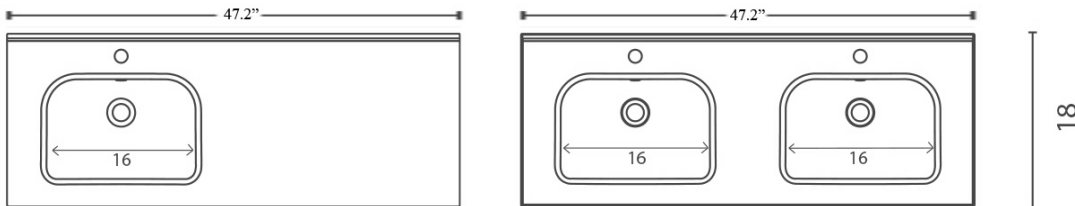

Collection Slim	Model Slim 70	Dimensions Metric <i>1 inch = 2.54 cm</i> <i>1 inch = 25.4 mm</i>	 1051 Lea Drive - Collegeville, PA 19426 Tel. 215 513 9400 - Fax 610 831 0215 www.ws bathcollections.com - info@ws bathcollections.com
-----------------------------	---------------------------	---	---

Slim 60

Slim 70

Slim 80

Slim 90

Slim 100

Slim 120

Slim 120 L

Slim 120 DBL

Notes

- Faucet hole 1.4"
- Back edge to center faucet hole 2.5"
- Back edge to center of drain hole 8.0"

Collection
Slim

Model |
Slim60 - Slim 70
Slim 80 - Slim 90
Slim 120 - Slim 120 L
Slim 120 DBL

Dimensions Metric
1 inch = 2.54 cm
1 inch = 25.4 mm