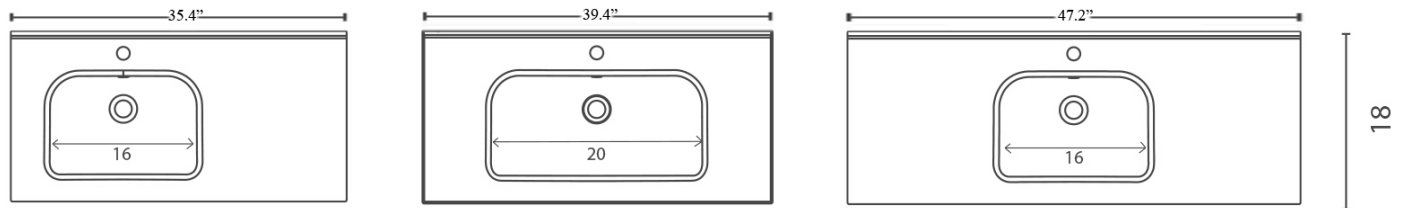

- WSBC 53991 | Push Waste Drain
- WSBC 53922 | Decorative Trap

Finishes:

 Glossy White

SKU# | Options:

- Slim 70 | Glossy White

* WS Bath Collections reserves the right to revise dimensions or information on this sheet without notice

Collection Slim	Model Slim 70	Dimensions Metric <i>1 inch = 2.54 cm</i> <i>1 inch = 25.4 mm</i>	 1051 Lea Drive - Collegeville, PA 19426 Tel. 215 513 9400 - Fax 610 831 0215 www.ws bathcollections.com - info@ws bathcollections.com
-----------------------------	---------------------------	---	---

Slim 60

Slim 70

Slim 80

Slim 90

Slim 100

Slim 120

Slim 120 L

Slim 120 DBL

Notes

- Faucet hole 1.4"
- Back edge to center faucet hole 2.5"
- Back edge to center of drain hole 8.0"

Collection
Slim

Model |
Slim60 - Slim 70
Slim 80 - Slim 90
Slim 120 - Slim 120 L
Slim 120 DBL

Dimensions Metric
1 inch = 2.54 cm
1 inch = 25.4 mm