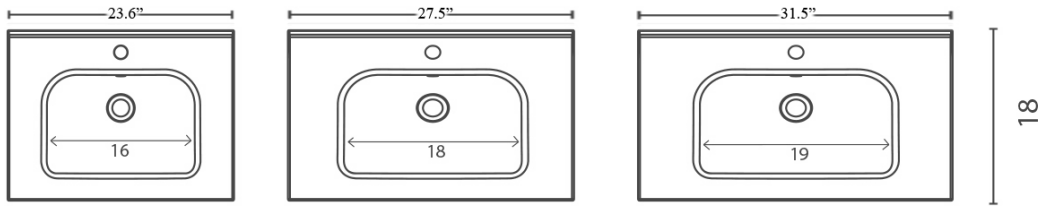

### SKU# | Options:

- Slim 120DBL | Glossy White

\* WS Bath Collections reserves the right to revise dimensions or information on this sheet without notice

<b>Collection  </b> Slim	<b>Model  </b> Slim 120DBL	Dimensions Metric <i>1 inch = 2.54 cm</i> <i>1 inch = 25.4 mm</i>	 1051 Lea Drive - Collegeville, PA 19426 Tel. 215 513 9400 - Fax 610 831 0215 <a href="http://www.ws bathcollections.com">www.ws bathcollections.com</a> - <a href="mailto:info@ws bathcollections.com">info@ws bathcollections.com</a>
-----------------------------	-------------------------------	---	---

Slim 60

Slim 70

Slim 80

Slim 90

Slim 100

Slim 120

Slim 120 L

Slim 120 DBL

Dimensions Metric  
*1 inch = 2.54 cm*  
*1 inch = 25.4 mm*

**WS<sup>®</sup>** BATH COLLECTIONS  
1051 Lea Drive - Collegeville, PA 19426  
Tel. 215 513 9400 - Fax 610 831 0215  
[www.ws bathcollections.com](http://www.ws bathcollections.com) - [info@ws bathcollections.com](mailto:info@ws bathcollections.com)