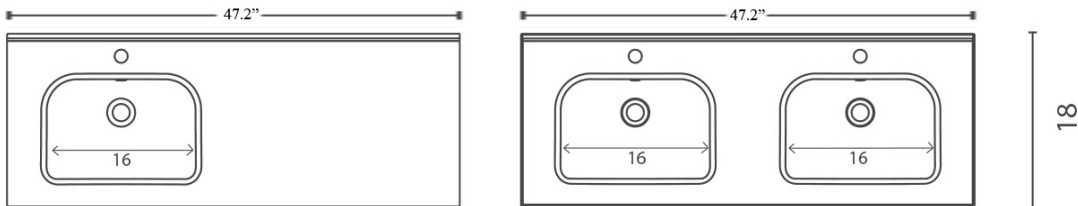

### SKU# | Options:

- Slim 120DBL | Glossy White

\* WS Bath Collections reserves the right to revise dimensions or information on this sheet without notice

<b>Collection  </b> Slim	<b>Model  </b> Slim 120DBL	Dimensions Metric <i>1 inch = 2.54 cm</i> <i>1 inch = 25.4 mm</i>	 1051 Lea Drive - Collegeville, PA 19426 Tel. 215 513 9400 - Fax 610 831 0215 <a href="http://www.ws bathcollections.com">www.ws bathcollections.com</a> - <a href="mailto:info@ws bathcollections.com">info@ws bathcollections.com</a>
-----------------------------	-------------------------------	---	---

Slim 60

Slim 70

Slim 80

Slim 90

Slim 100

Slim 120

Slim 120 L

Slim 120 DBL

### Notes

- Faucet hole 1.4"
- Back edge to center faucet hole 2.5"
- Back edge to center of drain hole 8.0"

Collection  
Slim

**Model |**  
Slim60 - Slim 70  
Slim 80 - Slim 90  
Slim 120 - Slim 120 L  
Slim 120 DBL

Dimensions Metric  
*1 inch = 2.54 cm*  
*1 inch = 25.4 mm*

**WS<sup>®</sup>** BATH COLLECTIONS  
1051 Lea Drive - Collegeville, PA 19426  
Tel. 215 513 9400 - Fax 610 831 0215  
[www.ws bathcollections.com](http://www.ws bathcollections.com) - [info@ws bathcollections.com](mailto:info@ws bathcollections.com)