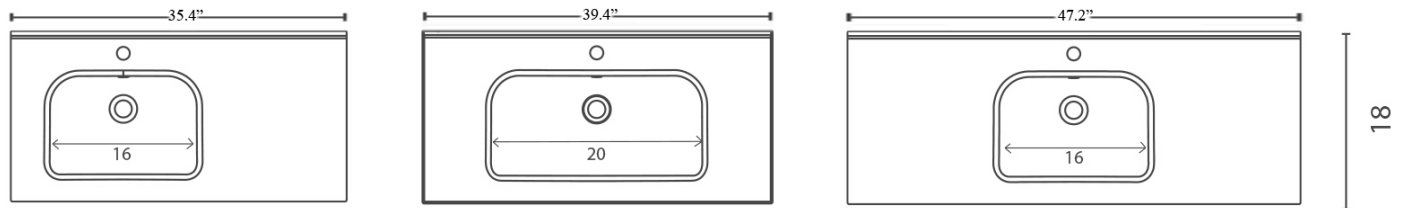

### SKU# | Options:

- Slim 120DBL | Glossy White

\* WS Bath Collections reserves the right to revise dimensions or information on this sheet without notice

<b>Collection  </b> Slim	<b>Model  </b> Slim 120DBL	Dimensions Metric <i>1 inch = 2.54 cm</i> <i>1 inch = 25.4 mm</i>	 1051 Lea Drive - Collegeville, PA 19426 Tel. 215 513 9400 - Fax 610 831 0215 <a href="http://www.ws bathcollections.com">www.ws bathcollections.com</a> - <a href="mailto:info@ws bathcollections.com">info@ws bathcollections.com</a>
-----------------------------	-------------------------------	---	---

Slim 60

Slim 70

Slim 80

Slim 90

Slim 100

Slim 120

Slim 120 L

Slim 120 DBL