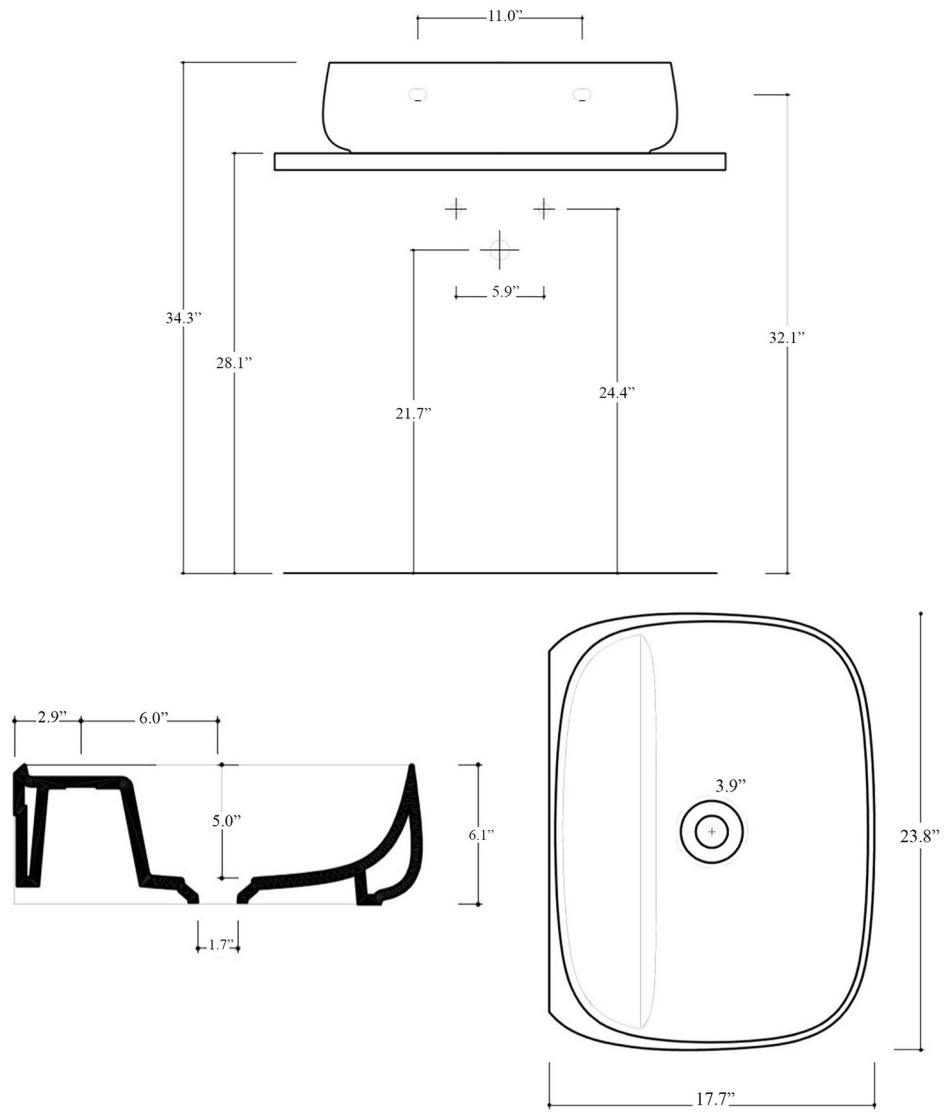

Related Items:

- WSBC 00076 | Push Waste Drain
- WSBC 53922 | Decorative Trap

SKU# | Options:

- Seed 60.45.00 WG | Glossy White, No Faucet Hole
- Seed 60.45.01 WG | Glossy White, Single Faucet Hole
- Seed 60.45.00 WM | Matte White, No Faucet Hole
- Seed 60.45.01 WM | Matte White, Single Faucet Hole
- Seed 60.45.00 BG | Glossy Black, No Faucet Hole
- Seed 60.45.01 BG | Glossy Black, Single Faucet Hole
- Seed 60.45.00 BM | Matte Black, No Faucet Hole
- Seed 60.45.01 BM | Matte Black, Single Faucet Hole

Finishes:

-  Glossy White
-  Matte White
-  Glossy Black
-  Matte Black

* WS Bath Collections reserves the right to revise dimensions or information on this sheet without notice

Collection Seed	Model Seed 60.45 - SEL12	Dimensions Metric <i>1 inch = 2.54 cm</i> <i>1 inch = 25.4 mm</i>	 1051 Lea Drive - Collegeville, PA 19426 Tel. 215 513 9400 - Fax 610 831 0215 www.ws bathcollections.com - info@ws bathcollections.com
-----------------------------	--------------------------------------	---	---

Seed 60.45 - SEL12

Collection
Seed

Model |
Seed 60.45 - SEL12

Dimensions Metric

1 inch = 2.54 cm
1 inch = 25.4 mm

WS[®]
BATH
COLLECTIONS

1051 Lea Drive - Collegeville, PA 19426
Tel. 215 513 9400 - Fax 610 831 0215
www.ws bathcollections.com - info@ws bathcollections.com

Bolts

Silicone (optional)

Collection
Seed

Model |
Seed 60.45 - SEL12

Dimensions Metric
1 inch = 2.54 cm
1 inch = 25.4 mm

WS[®]
BATH
COLLECTIONS

1051 Lea Drive - Collegeville, PA 19426
Tel. 215 513 9400 - Fax 610 831 0215
www.ws bathcollections.com - info@ws bathcollections.com