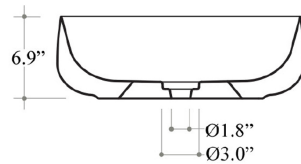

Finishes:

-  Glossy White
-  Matte White
-  Glossy Black
-  Matte Black

* WS Bath Collections reserves the right to revise dimensions or information on this sheet without notice

Collection Seed	Model Seed 55.30 - SEL06	Dimensions Metric <i>1 inch = 2.54 cm</i> <i>1 inch = 25.4 mm</i>	 1051 Lea Drive - Collegeville, PA 19426 Tel. 215 513 9400 - Fax 610 831 0215 www.ws bathcollections.com - info@ws bathcollections.com
-----------------------------	--------------------------------------	---	---

Collection
Seed

Model |
Seed 55.30 - SEL06

Dimensions Metric
1 inch = 2.54 cm
1 inch = 25.4 mm

WS[®]
BATH
COLLECTIONS

1051 Lea Drive - Collegeville, PA 19426
Tel. 215 513 9400 - Fax 610 831 0215
www.ws bathcollections.com - info@ws bathcollections.com

Bolts

Silicone (optional)

Collection
Seed

Model |
Seed 55.30 - SEL06

Dimensions Metric
1 inch = 2.54 cm
1 inch = 25.4 mm

WS®
BATH
COLLECTIONS

1051 Lea Drive - Collegeville, PA 19426
Tel. 215 513 9400 - Fax 610 831 0215
www.ws bathcollections.com - info@ws bathcollections.com