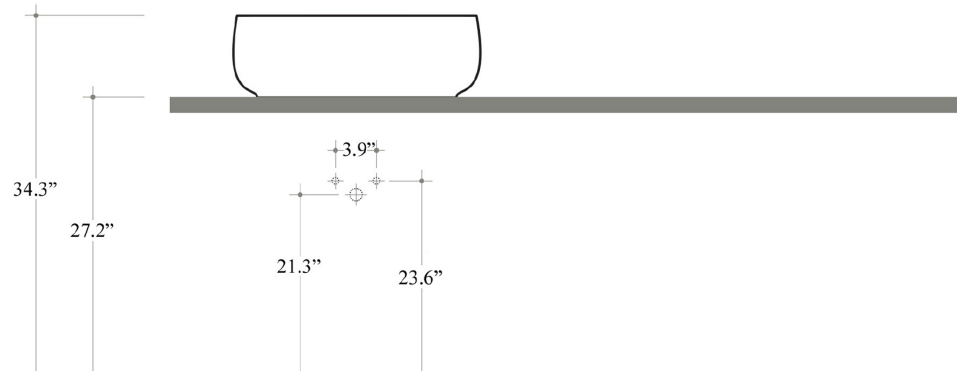

Finishes:

-  Glossy White
-  Matte White
-  Glossy Black
-  Matte Black

* WS Bath Collections reserves the right to revise dimensions or information on this sheet without notice

Collection Seed	Model Seed 55.30 - SEL06	Dimensions Metric <i>1 inch = 2.54 cm</i> <i>1 inch = 25.4 mm</i>	 1051 Lea Drive - Collegeville, PA 19426 Tel. 215 513 9400 - Fax 610 831 0215 www.ws bathcollections.com - info@ws bathcollections.com
-----------------------------	--------------------------------------	---	---

Collection
Seed

Model |
Seed 55.30 - SEL06

Dimensions Metric
1 inch = 2.54 cm
1 inch = 25.4 mm

WS[®]
BATH
COLLECTIONS

1051 Lea Drive - Collegeville, PA 19426
Tel. 215 513 9400 - Fax 610 831 0215
www.ws bathcollections.com - info@ws bathcollections.com

Bolts

Silicone (optional)

Collection
Seed

Model |
Seed 55.30 - SEL06

Dimensions Metric
1 inch = 2.54 cm
1 inch = 25.4 mm

WS®
BATH
COLLECTIONS

1051 Lea Drive - Collegeville, PA 19426
Tel. 215 513 9400 - Fax 610 831 0215
www.ws bathcollections.com - info@ws bathcollections.com