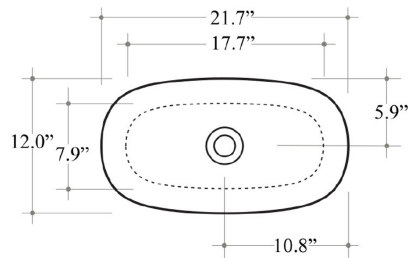

Related Items:

- WSBC | Push Waste Drain
- WSBC 53922 | Decorative Trap

SKU# | Options:

- Seed 55.30 WG | Glossy White
- Seed 55.30 BG | Glossy Black
- Seed 55.30 WM | Matte White
- Seed 55.30 BM | Matte Black

Finishes:

-  Glossy White
-  Matte White
-  Glossy Black
-  Matte Black

* WS Bath Collections reserves the right to revise dimensions or information on this sheet without notice

Collection Seed	Model Seed 55.30 - SEL06	Dimensions Metric <i>1 inch = 2.54 cm</i> <i>1 inch = 25.4 mm</i>	 1051 Lea Drive - Collegeville, PA 19426 Tel. 215 513 9400 - Fax 610 831 0215 www.ws bathcollections.com - info@ws bathcollections.com
-----------------------------	--------------------------------------	---	---

Collection
Seed

Model |
Seed 55.30 - SEL06

Dimensions Metric
1 inch = 2.54 cm
1 inch = 25.4 mm

WS[®]
BATH
COLLECTIONS

1051 Lea Drive - Collegeville, PA 19426
Tel. 215 513 9400 - Fax 610 831 0215
www.ws bathcollections.com - info@ws bathcollections.com

Bolts

Silicone (optional)

Collection
Seed

Model |
Seed 55.30 - SEL06

Dimensions Metric
1 inch = 2.54 cm
1 inch = 25.4 mm

WS®
BATH
COLLECTIONS

1051 Lea Drive - Collegeville, PA 19426
Tel. 215 513 9400 - Fax 610 831 0215
www.ws bathcollections.com - info@ws bathcollections.com