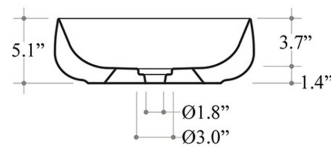

-  Glossy White
-  Matte White
-  Glossy Black
-  Matte Black

* WS Bath Collections reserves the right to revise dimensions or information on this sheet without notice

Collection Seed	Model Seed 45R - SEL08	Dimensions Metric <i>1 inch = 2.54 cm</i> <i>1 inch = 25.4 mm</i>	 1051 Lea Drive - Collegeville, PA 19426 Tel. 215 513 9400 - Fax 610 831 0215 www.ws bathcollections.com - info@ws bathcollections.com
-----------------------------	------------------------------------	---	---

Seed 45R - SEL 08

Collection
Seed

Model |
Seed 45R - SEL08

Dimensions Metric

1 inch = 2.54 cm
1 inch = 25.4 mm

WS[®]
BATH
COLLECTIONS

1051 Lea Drive - Collegeville, PA 19426
Tel. 215 513 9400 - Fax 610 831 0215

MOUNTING HARDWARE

Wall-mount installation

Vessel/ countertop installation

Bolts

Silicone (optional)

Collection
Seed

Model |
Seed 45R - SEL08

Dimensions Metric
1 inch = 2.54 cm
1 inch = 25.4 mm