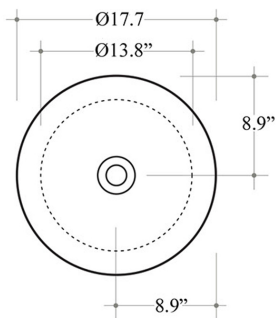

-  Glossy White
-  Matte White
-  Glossy Black
-  Matte Black

* WS Bath Collections reserves the right to revise dimensions or information on this sheet without notice

Collection Seed	Model Seed 45R - SEL08	Dimensions Metric <i>1 inch = 2.54 cm</i> <i>1 inch = 25.4 mm</i>	 1051 Lea Drive - Collegeville, PA 19426 Tel. 215 513 9400 - Fax 610 831 0215 www.ws bathcollections.com - info@ws bathcollections.com
-----------------------------	------------------------------------	---	---

Seed 45R - SEL 08

Collection
Seed

Model |
Seed 45R - SEL08

Dimensions Metric

1 inch = 2.54 cm
1 inch = 25.4 mm

WS[®]
BATH
COLLECTIONS

1051 Lea Drive - Collegeville, PA 19426
Tel. 215 513 9400 - Fax 610 831 0215

MOUNTING HARDWARE

Wall-mount installation

Vessel/ countertop installation

Bolts

Silicone (optional)

Collection
Seed

Model |
Seed 45R - SEL08

Dimensions Metric
1 inch = 2.54 cm
1 inch = 25.4 mm