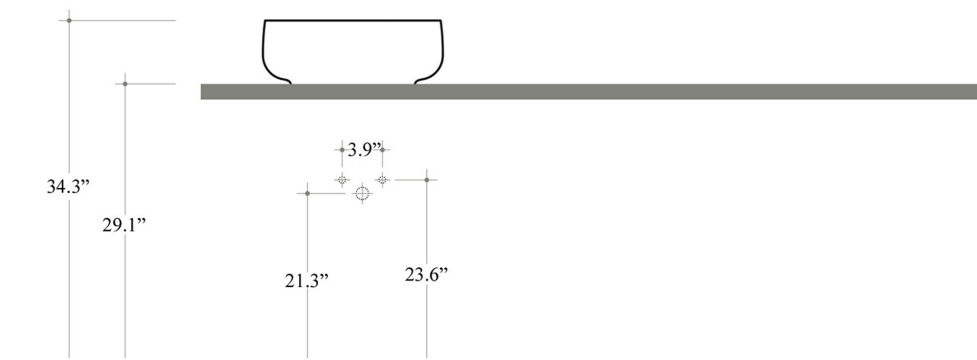

-  Glossy White
-  Matte White
-  Glossy Black
-  Matte Black

* WS Bath Collections reserves the right to revise dimensions or information on this sheet without notice

Collection Seed	Model Seed 45R - SEL08	Dimensions Metric <i>1 inch = 2.54 cm</i> <i>1 inch = 25.4 mm</i>	 1051 Lea Drive - Collegeville, PA 19426 Tel. 215 513 9400 - Fax 610 831 0215 www.ws bathcollections.com - info@ws bathcollections.com
-----------------------------	------------------------------------	---	---

Seed 45R - SEL 08

Collection
Seed

Model |
Seed 45R - SEL08

Dimensions Metric

1 inch = 2.54 cm
1 inch = 25.4 mm

WS[®]
BATH
COLLECTIONS

1051 Lea Drive - Collegeville, PA 19426
Tel. 215 513 9400 - Fax 610 831 0215