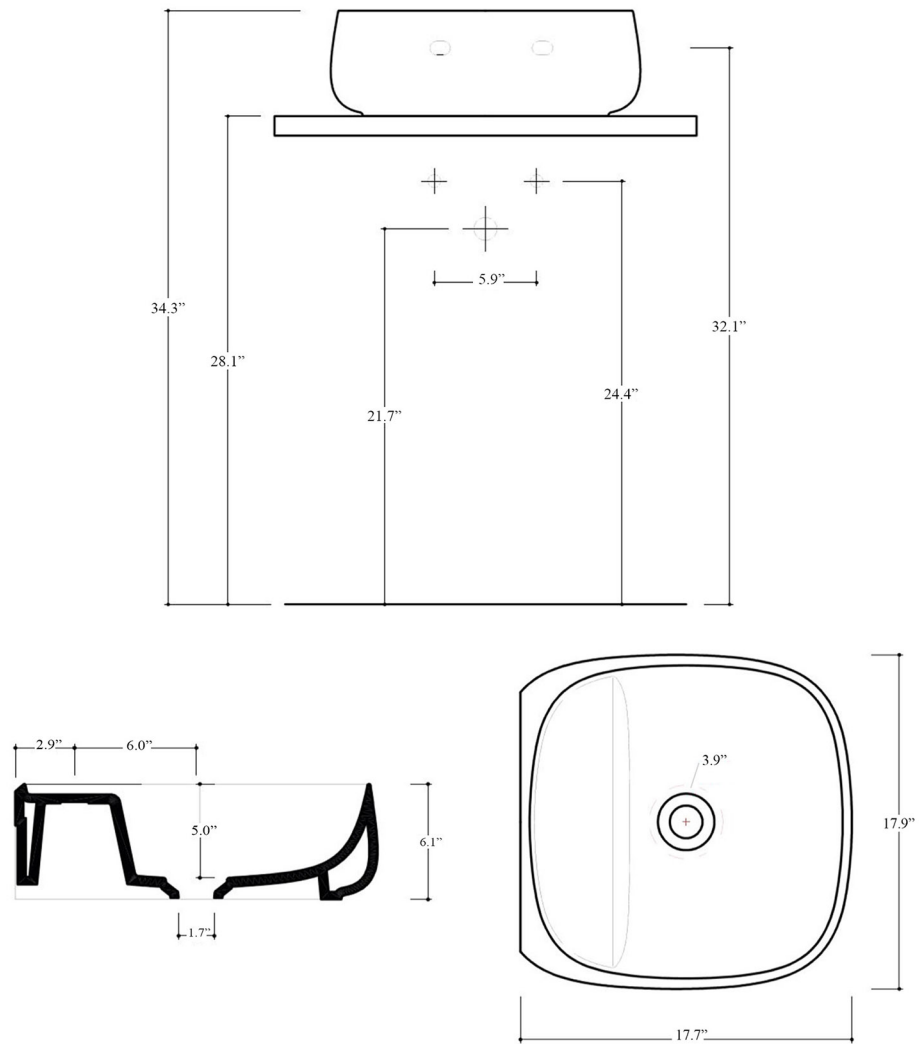

Related Items:

- WSBC | Push Waste Drain
- WSBC 53922 | Decorative Trap

SKU# | Options:

- Seed 45.45.00 WG | Glossy White, No Faucet Hole
- Seed 45.45.01 WG | Glossy White, Single Faucet Hole
- Seed 45.45.00 WM | Matte White, No Faucet Hole
- Seed 45.45.01 WM | Matte White, Single Faucet Hole
- Seed 45.45.00 BG | Glossy Black, No Faucet Hole
- Seed 45.45.01 BG | Glossy Black, Single Faucet Hole
- Seed 45.45.00 BM | Matte Black, No Faucet Hole
- Seed 45.45.01 BM | Matte Black, Single Faucet Hole

Finishes:

-  Glossy White
-  Matte White
-  Glossy Black
-  Matte Black

* WS Bath Collections reserves the right to revise dimensions or information on this sheet without notice

Collection Seed	Model Seed 45.45 - SEL11	Dimensions Metric <i>1 inch = 2.54 cm</i> <i>1 inch = 25.4 mm</i>	 1051 Lea Drive - Collegeville, PA 19426 Tel. 215 513 9400 - Fax 610 831 0215 www.ws bathcollections.com - info@ws bathcollections.com
-----------------------------	--------------------------------------	---	---

Seed 45.45 - SEL11

Collection
Seed

Model |
Seed 45.45 - SEL11

Dimensions Metric
1 inch = 2.54 cm
1 inch = 25.4 mm

WS[®]
BATH
COLLECTIONS

1051 Lea Drive - Collegeville, PA 19426
Tel. 215 513 9400 - Fax 610 831 0215
www.ws bathcollections.com - info@ws bathcollections.com

Bolts

Silicone (optional)

Collection
Seed

Model |
Seed 45.45 - SEL11

Dimensions Metric
1 inch = 2.54 cm
1 inch = 25.4 mm

WS®
BATH
COLLECTIONS

1051 Lea Drive - Collegeville, PA 19426
Tel. 215 513 9400 - Fax 610 831 0215