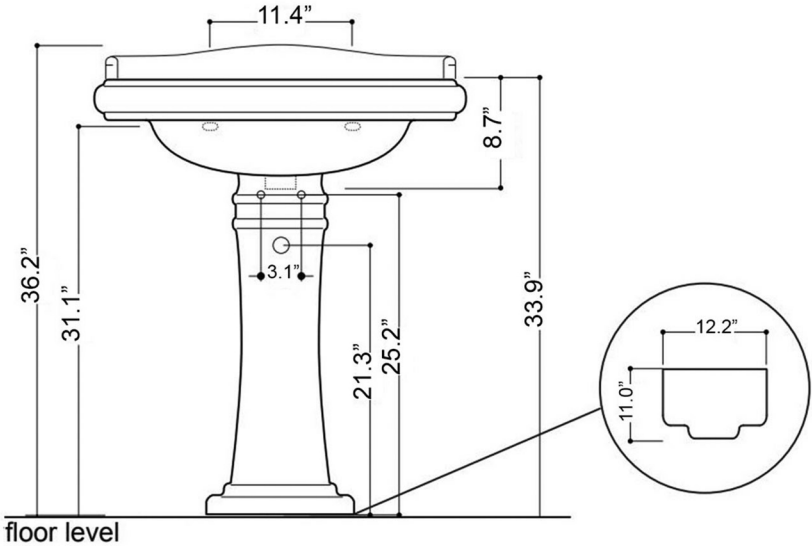

\* WS Bath Collections reserves the right to revise dimensions or information on this sheet without notice

<b>Collection</b> Retro	<b>Model  </b> Retro 1047	<b>Dimensions Metric</b> 1 inch = 2.54 cm 1 inch = 25.4 mm	 1051 Lea Drive - Collegeville, PA 19426 Tel. 215 513 9400 - Fax 610 831 0215 <a href="http://www.ws bathcollections.com">www.ws bathcollections.com</a> - <a href="mailto:info@ws bathcollectiCns.com">info@ws bathcollectiCns.com</a>
----------------------------	------------------------------	--	---

Pedestal: Retro 1070 Not Included

<p><b>Collection</b> Retro</p>	<p><b>Model</b>   Retro 1047</p>	<p>Dimensions Metric 1 inch = 2.54 cm 1 inch = 25.4 mm</p>	 <p>1051 Lea Drive - Collegeville, PA 19426 Tel. 215 513 9400 - Fax 610 831 0215 <a href="http://www.ws bathcollections.com">www.ws bathcollections.com</a> - <a href="mailto:info@ws bathcollectiCns.com">info@ws bathcollectiCns.com</a></p>
------------------------------------	--------------------------------------	--	---

### Vessel/ countertop installation

Bolts

Silicone (*optional*)

Collection  
Retro

Model |  
Retro 1047

Dimensions Metric  
*1 inch = 2.54 cm*  
*1 inch = 25.4 mm*

**WS**<sup>®</sup>  
**BATH**  
**COLLECTIONS**