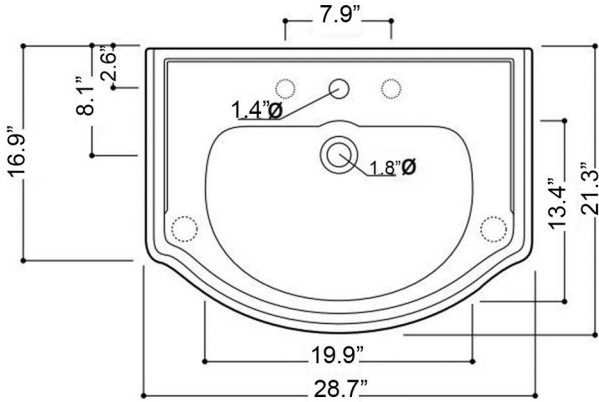

\* WS Bath Collections reserves the right to revise dimensions or information on this sheet without notice

<b>Collection</b> Retro	<b>Model  </b> Retro 1047	<b>Dimensions Metric</b> 1 inch = 2.54 cm 1 inch = 25.4 mm	 1051 Lea Drive - Collegeville, PA 19426 Tel. 215 513 9400 - Fax 610 831 0215 <a href="http://www.ws bathcollections.com">www.ws bathcollections.com</a> - <a href="mailto:info@ws bathcollectiCns.com">info@ws bathcollectiCns.com</a>
----------------------------	------------------------------	--	---

Pedestal: Retro 1070 Not Included

<p><b>Collection</b> Retro</p>	<p><b>Model</b>   Retro 1047</p>	<p>Dimensions Metric 1 inch = 2.54 cm 1 inch = 25.4 mm</p>	 <p>1051 Lea Drive - Collegeville, PA 19426 Tel. 215 513 9400 - Fax 610 831 0215 <a href="http://www.ws bathcollections.com">www.ws bathcollections.com</a> - <a href="mailto:info@ws bathcollectiCns.com">info@ws bathcollectiCns.com</a></p>
------------------------------------	--------------------------------------	--	---

### Vessel/ countertop installation

Bolts

Silicone (*optional*)

Collection  
Retro

Model |  
Retro 1047

Dimensions Metric  
*1 inch = 2.54 cm*  
*1 inch = 25.4 mm*

**WS**<sup>®</sup>  
**BATH**  
**COLLECTIONS**