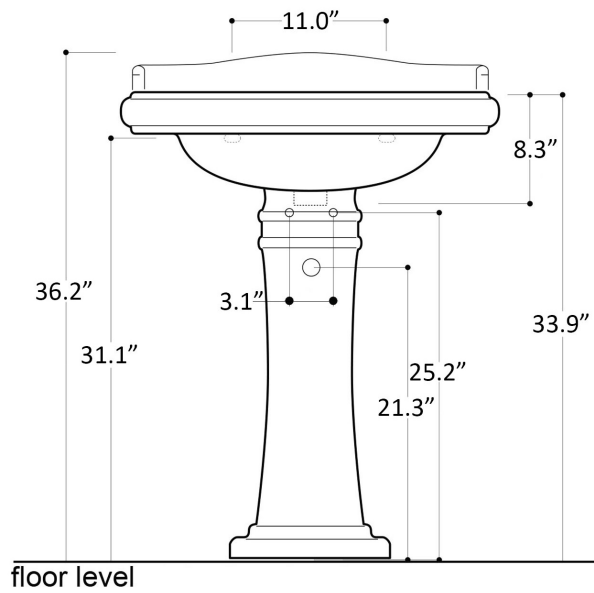

\* WS Bath Collections reserves the right to revise dimensions or information on this sheet without notice

<b>Collection</b> Retro	<b>Model  </b> Retro 1046	<b>Dimensions Metric</b>  <i>1 inch = 2.54 cm</i> <i>1 inch = 25.4 mm</i>	 1051 Lea Drive - Collegeville, PA 19426 Tel. 215 513 9400 - Fax 610 831 0215 <a href="http://www.ws bathcollections.com">www.ws bathcollections.com</a> - <a href="mailto:info@ws bathcollectiCns.com">info@ws bathcollectiCns.com</a>
----------------------------	------------------------------	--	---

Pedestal: Retro 1070 Not Included

Collection  
Retro

Model |  
Retro 1046

Dimensions Metric

1 inch = 2.54 cm

1 inch = 25.4 mm

**WS**<sup>®</sup>  
BATH  
COLLECTIONS

1051 Lea Drive - Collegeville, PA 19426  
Tel. 215 513 9400 - Fax 610 831 0215

### Vessel/ countertop installation

Bolts

Silicone (*optional*)

Collection  
Retro

Model |  
Retro 1046

Dimensions Metric  
*1 inch = 2.54 cm*  
*1 inch = 25.4 mm*

**WS**<sup>®</sup>  
**BATH**  
**COLLECTIONS**