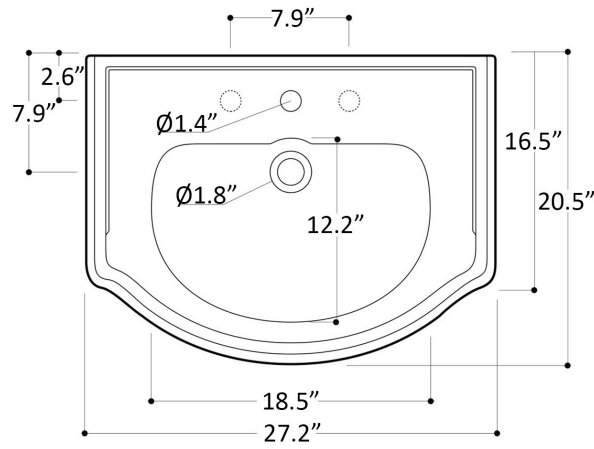

\* WS Bath Collections reserves the right to revise dimensions or information on this sheet without notice

<b>Collection</b> Retro	<b>Model  </b> Retro 1046	<b>Dimensions Metric</b>  <i>1 inch = 2.54 cm</i> <i>1 inch = 25.4 mm</i>	 1051 Lea Drive - Collegeville, PA 19426 Tel. 215 513 9400 - Fax 610 831 0215 <a href="http://www.ws bathcollections.com">www.ws bathcollections.com</a> - <a href="mailto:info@ws bathcollectiCns.com">info@ws bathcollectiCns.com</a>
----------------------------	------------------------------	--	---

Pedestal: Retro 1070 Not Included

Collection  
Retro

Model |  
Retro 1046

Dimensions Metric

1 inch = 2.54 cm

1 inch = 25.4 mm

**WS**<sup>®</sup>  
BATH  
COLLECTIONS

1051 Lea Drive - Collegeville, PA 19426  
Tel. 215 513 9400 - Fax 610 831 0215

### Vessel/ countertop installation

Bolts

Silicone (*optional*)

Collection  
Retro

Model |  
Retro 1046

Dimensions Metric  
*1 inch = 2.54 cm*  
*1 inch = 25.4 mm*

**WS**<sup>®</sup>  
**BATH**  
**COLLECTIONS**