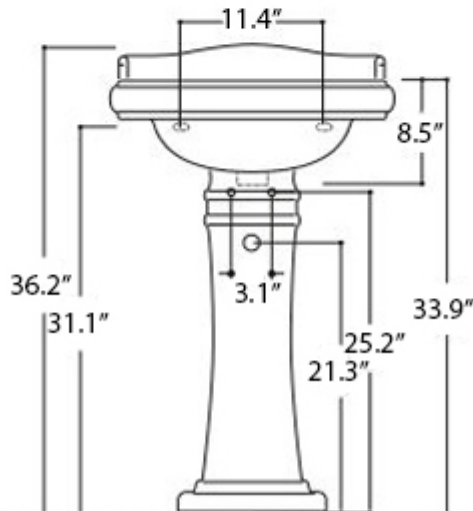

### SKU# | Options

- Retro 1045.01 WG | One Faucet Hole, Glossy White
- Retro 1045.03-4 WG | Three Faucet Holes 4" Spread, Glossy White
- Retro 1045.03-8 WG | Three Faucet Holes 8" Spread, Glossy White
- Retro 1045.01 BG | One Faucet Hole, Glossy Black
- Retro 1045.03-4 BG | Three Faucet Holes 4" Spread, Glossy Black
- Retro 1045.03-8 BG | Three Faucet Holes 8" Spread, Glossy Black

\* WS Bath Collections reserves the right to revise dimensions or information on this sheet without notice

<b>Collection</b> Retro	<b>Model  </b> Retro 1045	<b>Dimensions Metric</b>  <i>1 inch = 2.54 cm</i> <i>1 inch = 25.4 mm</i>	 1051 Lea Drive - Collegeville, PA 19426 Tel. 215 513 9400 - Fax 610 831 0215 <a href="http://www.ws bathcollections.com">www.ws bathcollections.com</a> - <a href="mailto:info@ws bathcollectins.com">info@ws bathcollectins.com</a>
----------------------------	------------------------------	--	---

Pedestal: Retro 1070 Not Included

Collection  
Retro

Model |  
Retro 1045

Dimensions Metric

1 inch = 2.54 cm  
1 inch = 25.4 mm

**WS**<sup>®</sup>  
BATH  
COLLECTIONS

1051 Lea Drive - Collegeville, PA 19426  
Tel. 215 513 9400 - Fax 610 831 0215

### Vessel/ countertop installation

Bolts

Silicone (*optional*)

Collection  
Retro

Model |  
Retro 1045

Dimensions Metric  
*1 inch = 2.54 cm*  
*1 inch = 25.4 mm*

WS<sup>®</sup>  
BATH  
COLLECTIONS

1051 Lea Drive - Collegeville, PA 19426  
Tel. 215 513 9400 - Fax 610 831 0215  
[www.ws bathcollections.com](http://www.ws bathcollections.com) - [info@ws bathcollections.com](mailto:info@ws bathcollections.com)