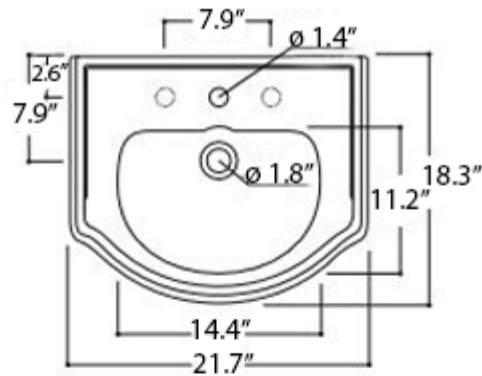

### SKU# | Options

- Retro 1045.01 WG | One Faucet Hole, Glossy White
- Retro 1045.03-4 WG | Three Faucet Holes 4" Spread, Glossy White
- Retro 1045.03-8 WG | Three Faucet Holes 8" Spread, Glossy White
- Retro 1045.01 BG | One Faucet Hole, Glossy Black
- Retro 1045.03-4 BG | Three Faucet Holes 4" Spread, Glossy Black
- Retro 1045.03-8 BG | Three Faucet Holes 8" Spread, Glossy Black

\* WS Bath Collections reserves the right to revise dimensions or information on this sheet without notice

<b>Collection</b> Retro	<b>Model  </b> Retro 1045	<b>Dimensions Metric</b>  <i>1 inch = 2.54 cm</i> <i>1 inch = 25.4 mm</i>	 1051 Lea Drive - Collegeville, PA 19426 Tel. 215 513 9400 - Fax 610 831 0215 <a href="http://www.ws bathcollections.com">www.ws bathcollections.com</a> - <a href="mailto:info@ws bathcollectins.com">info@ws bathcollectins.com</a>
----------------------------	------------------------------	--	---

Pedestal: Retro 1070 Not Included

Collection  
Retro

Model |  
Retro 1045

Dimensions Metric

1 inch = 2.54 cm  
1 inch = 25.4 mm

**WS**<sup>®</sup>  
BATH  
COLLECTIONS

1051 Lea Drive - Collegeville, PA 19426  
Tel. 215 513 9400 - Fax 610 831 0215

### Vessel/ countertop installation

Bolts

Silicone (*optional*)

Collection  
Retro

Model |  
Retro 1045

Dimensions Metric  
*1 inch = 2.54 cm*  
*1 inch = 25.4 mm*

WS<sup>®</sup>  
BATH  
COLLECTIONS

1051 Lea Drive - Collegeville, PA 19426  
Tel. 215 513 9400 - Fax 610 831 0215  
[www.ws bathcollections.com](http://www.ws bathcollections.com) - [info@ws bathcollections.com](mailto:info@ws bathcollections.com)