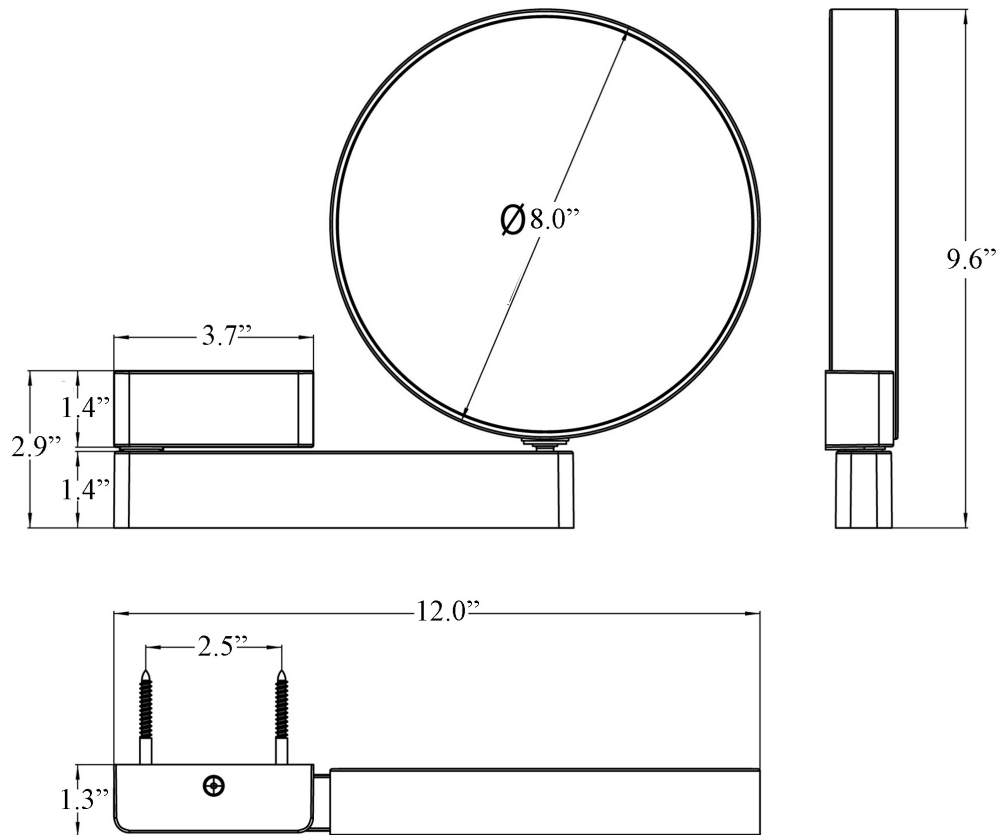

Imago 1095.001.17

Features

- Magnifying Makeup Mirror
- 7x Magnifying Glass, 3x on Reverse Side
- Made of Solid Brass
- Polished Chrome Finish
- Made in Germany

SKU# | Options:

- Imago 1095.001.17 | Polished Chrome

Finishes:

 Polished Chrome

* WS Bath Collections reserves the right to revise dimensions or information on this sheet without notice

Collection Imago	Model Imago 1095.001.17	Dimensions Metric <i>1 inch = 2.54 cm</i> <i>1 inch = 25.4 mm</i>	 1051 Lea Drive - Collegeville, PA 19426 Tel. 215 513 9400 - Fax 610 831 0215 www.ws bathcollections.com - info@ws bathcollections.com
------------------------------	-------------------------------------	---	---

Collection
Imago

Model |
Imago 1095.001.17

Dimensions Metric
1 inch = 2.54 cm
1 inch = 25.4 mm

WS®
BATH
COLLECTIONS

1051 Lea Drive - Collegeville, PA 19426
Tel. 215 513 9400 - Fax 610 831 0215
www.ws bathcollections.com - info@ws bathcollections.com