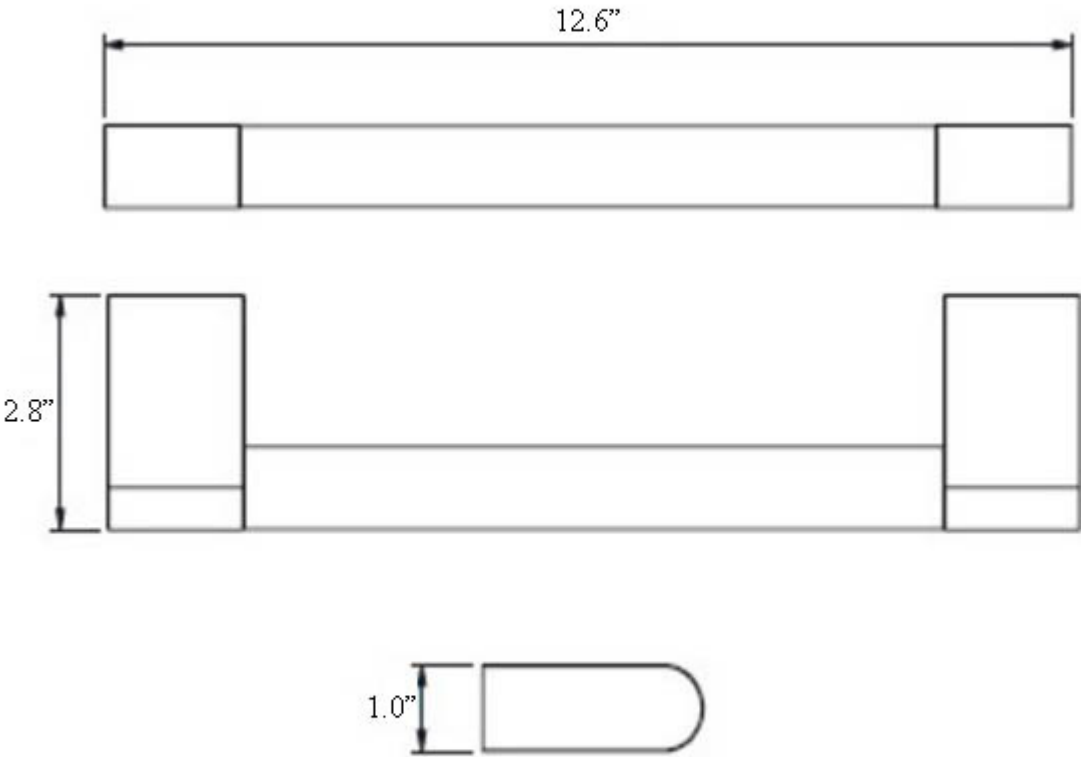

Ice WSBC 73155

Features

- Grab Bar With Anti-Slip Surface
- Polished Chrome Finish
- Solid Brass Base
- Premium Metal Construction for Durability and Reliability

SKU# | Option:

- Ice WSBC 73155 | Polished Chrome

Finishes:

* WS Bath Collections reserves the right to revise dimensions or information on this sheet without notice

Collection Ice	Model Ice WSBC 73155	Dimensions Metric <i>1 inch = 2.54 cm</i> <i>1 inch = 25.4 mm</i>	 1051 Lea Drive - Collegeville, PA 19426 Tel. 215 513 9400 - Fax 610 831 0215 www.ws bathcollections.com - info@ws bathcollections.com
--------------------------	----------------------------------	---	---

Collection
Ice

Model |
Ice WSBC 73155

Dimensions Metric
1 inch = 2.54 cm
1 inch = 25.4 mm

1051 Lea Drive - Collegeville, PA 19426
Tel. 215 513 9400 - Fax 610 831 0215
www.ws bathcollections.com - info@ws bathcollections.com