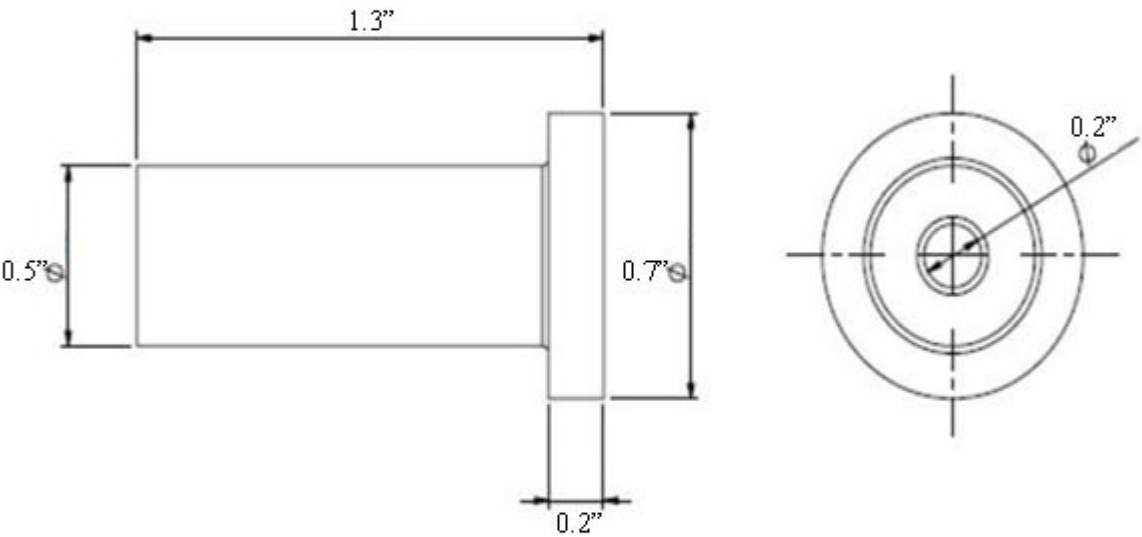

### Finishes:

\* WS Bath Collections reserves the right to revise dimensions or information on this sheet without notice

<b>Collection</b> Ice	<b>Model  </b> Ice WSBC 70131A	Dimensions Metric <i>1 inch = 2.54 cm</i> <i>1 inch = 25.4 mm</i>	 1051 Lea Drive - Collegeville, PA 19426 Tel. 215 513 9400 - Fax 610 831 0215 <a href="http://www.ws bathcollections.com">www.ws bathcollections.com</a> - <a href="mailto:info@ws bathcollections.com">info@ws bathcollections.com</a>
--------------------------	-----------------------------------	---	---

**Collection**  
Ice

**Model** |  
Ice WSBC 70131A

Dimensions Metric  
*1 inch = 2.54 cm*  
*1 inch = 25.4 mm*

1051 Lea Drive - Collegeville, PA 19426  
Tel. 215 513 9400 - Fax 610 831 0215  
[www.ws bathcollections.com](http://www.ws bathcollections.com) - [info@ws bathcollections.com](mailto:info@ws bathcollections.com)