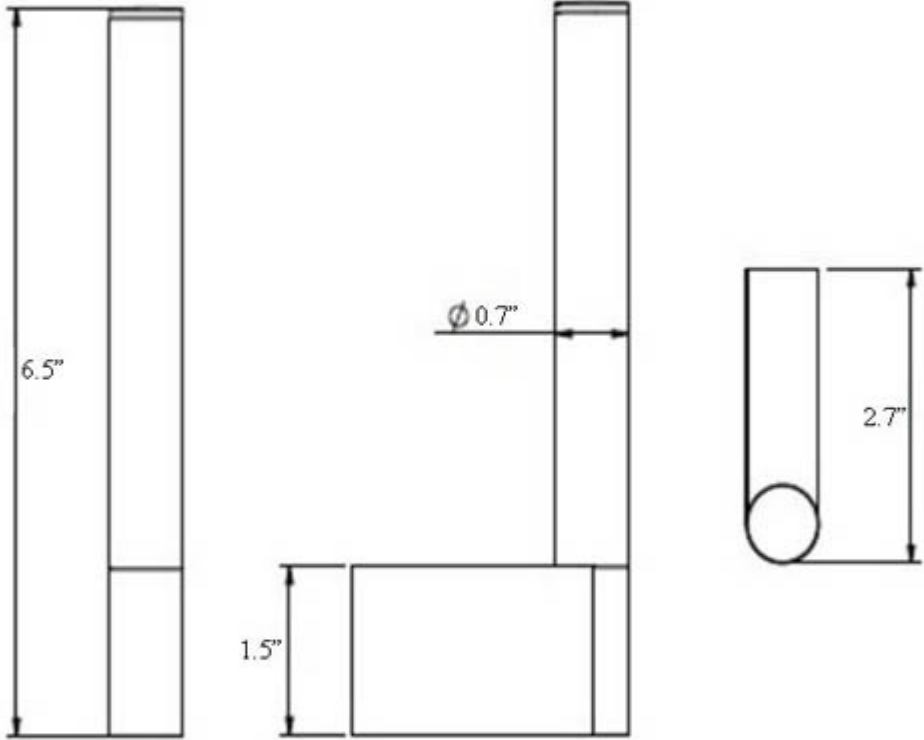

### Finishes:

Polished Chrome / Dark Grey

\* WS Bath Collections reserves the right to revise dimensions or information on this sheet without notice

<b>Collection</b> Ice	<b>Model  </b> Ice WSBC 29048A	<b>Dimensions Metric</b> <i>1 inch = 2.54 cm</i> <i>1 inch = 25.4 mm</i>	 1051 Lea Drive - Collegeville, PA 19426 Tel. 215 513 9400 - Fax 610 831 0215 <a href="http://www.ws bathcollections.com">www.ws bathcollections.com</a> - <a href="mailto:info@ws bathcollectins.com">info@ws bathcollectins.com</a>
--------------------------	-----------------------------------	--	---

**Collection**  
Ice

**Model** |  
Ice WSBC 29048A

Dimensions Metric  
*1 inch = 2.54 cm*  
*1 inch = 25.4 mm*

1051 Lea Drive - Collegeville, PA 19426  
Tel. 215 513 9400 - Fax 610 831 0215  
[www.ws bathcollections.com](http://www.ws bathcollections.com) - [info@ws bathcollections.com](mailto:info@ws bathcollections.com)