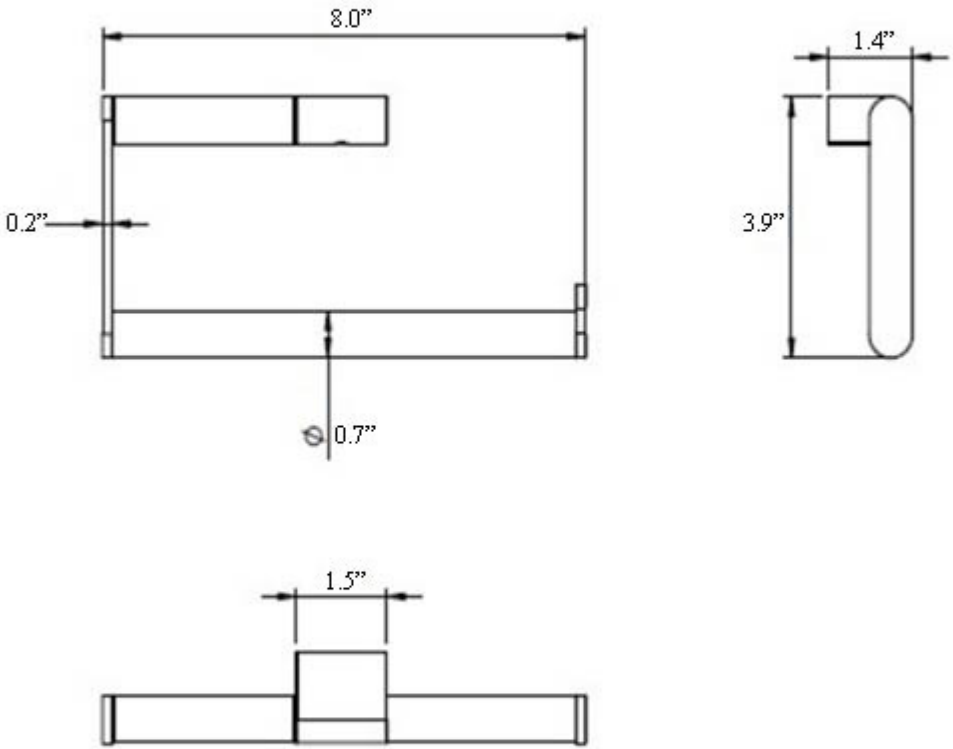

Ice WSBC 29038B

Features

- Towel Ring
- Polished Chrome Finish
- Solid Brass Base
- Premium Metal Construction for Durability and Reliability

SKU# | Option:

- Ice WSBC 29038B | Polished Chrome

Finishes:

Polished Chrome

* WS Bath Collections reserves the right to revise dimensions or information on this sheet without notice

Collection Ice	Model Ice WSBC 29038B	Dimensions Metric <i>1 inch = 2.54 cm</i> <i>1 inch = 25.4 mm</i>	 1051 Lea Drive - Collegeville, PA 19426 Tel. 215 513 9400 - Fax 610 831 0215 www.ws bathcollections.com - info@ws bathcollections.com
--------------------------	-----------------------------------	--	---

Collection
Ice

Model |
Ice WSBC 29038B

Dimensions Metric
1 inch = 2.54 cm
1 inch = 25.4 mm

1051 Lea Drive - Collegeville, PA 19426
Tel. 215 513 9400 - Fax 610 831 0215
www.ws bathcollections.com - info@ws bathcollections.com