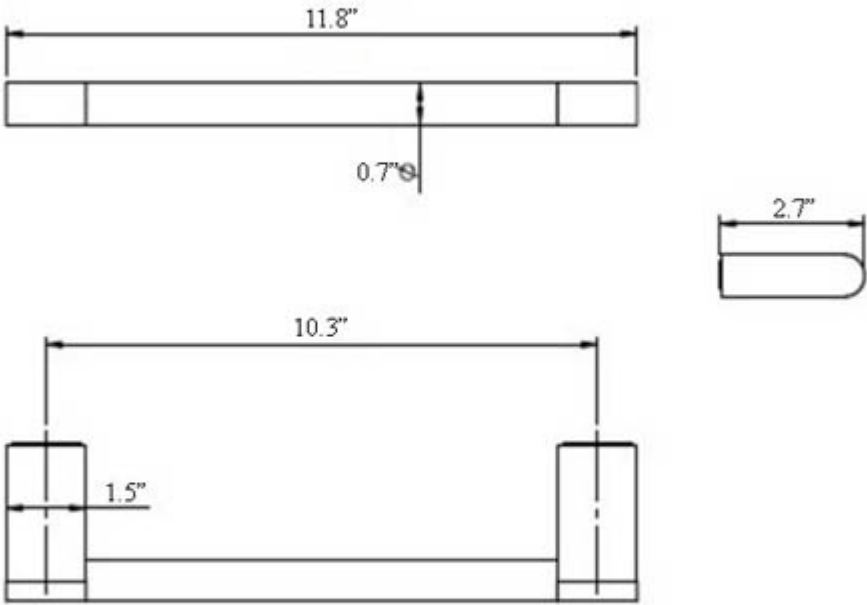

### Finishes:

\* WS Bath Collections reserves the right to revise dimensions or information on this sheet without notice

<b>Collection</b> Ice	<b>Model  </b> Ice WSBC 29001C	<b>Dimensions Metric</b> <i>1 inch = 2.54 cm</i> <i>1 inch = 25.4 mm</i>	 1051 Lea Drive - Collegeville, PA 19426 Tel. 215 513 9400 - Fax 610 831 0215 <a href="http://www.ws bathcollections.com">www.ws bathcollections.com</a> - <a href="mailto:info@ws bathcollections.com">info@ws bathcollections.com</a>
--------------------------	-----------------------------------	--	---

**Collection**  
Ice

**Model** |  
Ice WSBC 29001C

Dimensions Metric  
*1 inch = 2.54 cm*  
*1 inch = 25.4 mm*

1051 Lea Drive - Collegeville, PA 19426  
Tel. 215 513 9400 - Fax 610 831 0215  
[www.wsbatchcollections.com](http://www.wsbatchcollections.com) - [info@wsbatchcollections.com](mailto:info@wsbatchcollections.com)