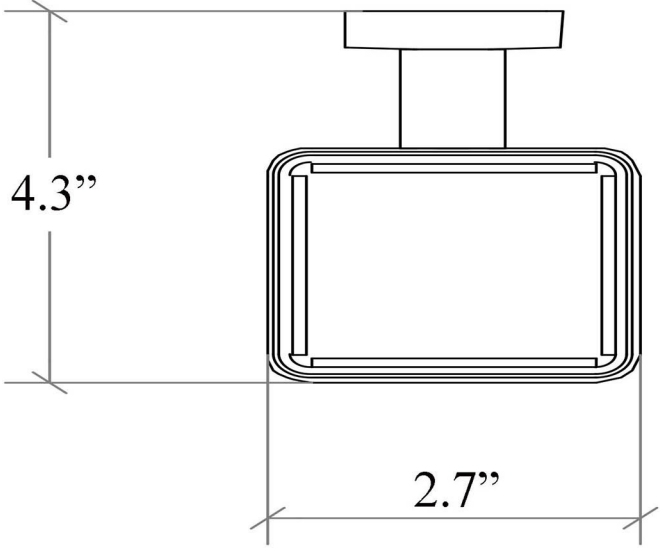

* WS Bath Collections reserves the right to revise dimensions or information on this sheet without notice

Collection Dado	Model Dado 61201	Dimensions Metric <i>1 inch = 2.54 cm</i> <i>1 inch = 25.4 mm</i>	 1051 Lea Drive - Collegeville, PA 19426 Tel. 215 513 9400 - Fax 610 831 0215 www.ws bathcollections.com - info@ws bathcollections.com
---------------------------	------------------------------	--	---

Collection
Dado

Model |
Dado 61201

Dimensions Metric
1 inch = 2.54 cm
1 inch = 25.4 mm

1051 Lea Drive - Collegeville, PA 19426
Tel. 215 513 9400 - Fax 610 831 0215
www.ws bathcollections.com - info@ws bathcollections.com