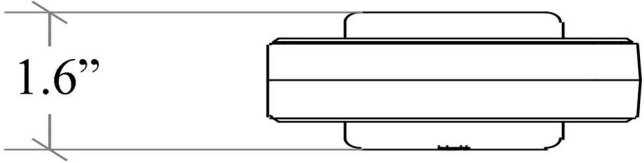

* WS Bath Collections reserves the right to revise dimensions or information on this sheet without notice

Collection Dado	Model Dado 61201	Dimensions Metric <i>1 inch = 2.54 cm</i> <i>1 inch = 25.4 mm</i>	 1051 Lea Drive - Collegeville, PA 19426 Tel. 215 513 9400 - Fax 610 831 0215 www.ws bathcollections.com - info@ws bathcollections.com
---------------------------	------------------------------	--	---

Collection
Dado

Model |
Dado 61201

Dimensions Metric
1 inch = 2.54 cm
1 inch = 25.4 mm

1051 Lea Drive - Collegeville, PA 19426
Tel. 215 513 9400 - Fax 610 831 0215
www.ws bathcollections.com - info@ws bathcollections.com