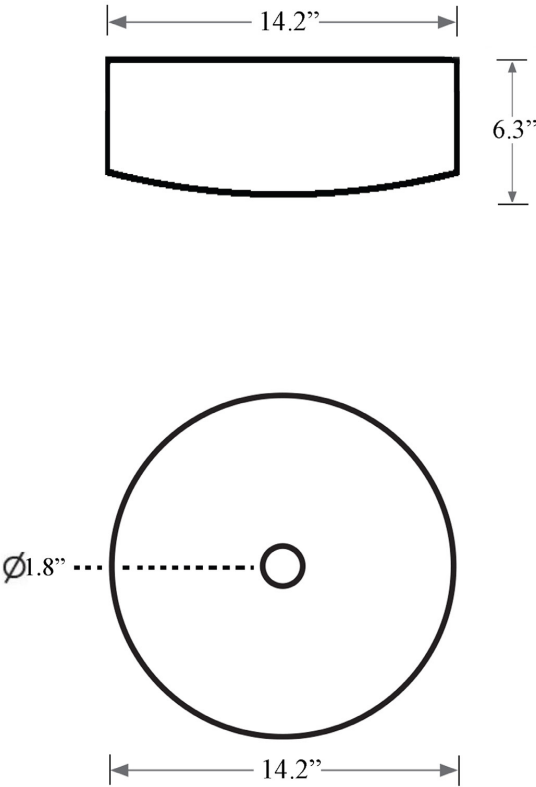

Related Items:

- WSBC 00076 | Push Waste Drain
- WSBC 53922 | Decorative Trap
- WSBC 5398 | Seperation Ring

Finishes:

-  Clear
-  Amber
-  Pink

SKU# | Options:

- Miro SC340 CL | Clear
- Miro SC340 AM | Amber
- Miro SC340 RO | Pink

* WS Bath Collections reserves the right to revise dimensions or information on this sheet without notice

Collection Glamorous	Model Miro SC340	Dimensions Metric <i>1 inch = 2.54 cm</i> <i>1 inch = 25.4 mm</i>	 1051 Lea Drive - Collegeville, PA 19426 Tel. 215 513 9400 - Fax 610 831 0215 www.ws bathcollections.com - info@ws bathcollections.com
----------------------------------	------------------------------	---	---

Product Specs Sheets

Miro SC340

Weight: 13 lbs.

Collection |
Glamorous

Model |
Miro SC340

Dimensions Metric
1 inch = 2.54 cm
1 inch = 25.4 mm

1051 Lea Drive - Collegeville, PA 19426
Tel. 215 513 9400 - Fax 610 831 0215
www.ws bathcollections.com - info@ws bathcollections.com

Bolts

Silicone (optional)

Collection
Glamorous

Model |
Miro SC340

Dimensions Metric
1 inch = 2.54 cm
1 inch = 25.4 mm

WS®
BATH
COLLECTIONS

1051 Lea Drive - Collegeville, PA 19426
Tel. 215 513 9400 - Fax 610 831 0215
www.ws bathcollections.com - info@ws bathcollections.com