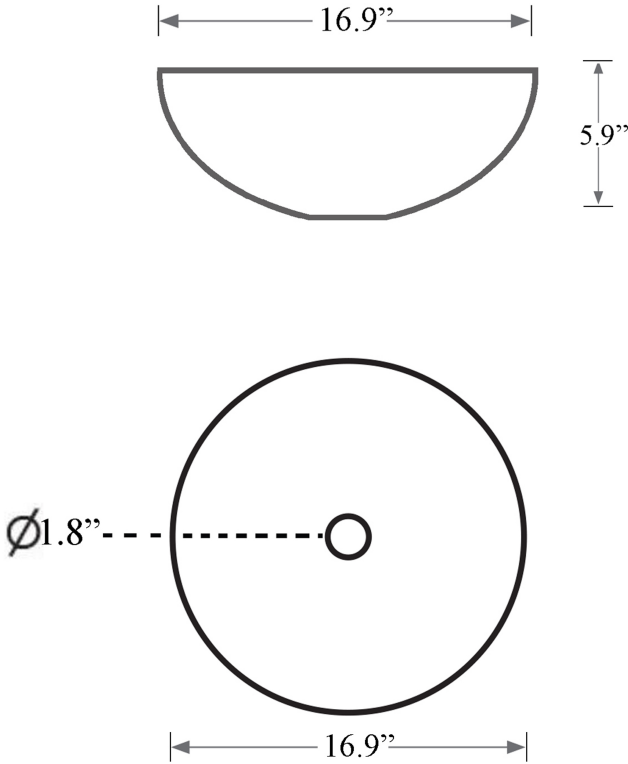

*1 inch = 2.54 cm*

*1 inch = 25.4 mm*

1051 Lea Drive - Collegeville, PA 19426  
Tel. 215 513 9400 - Fax 610 831 0215

[www.ws bathcollections.com](http://www.ws bathcollections.com) - [info@ws bathcollections.com](mailto:info@ws bathcollections.com)

# Product Specs Sheets

Jasmine SC150

Weight: 15 lbs.

**Collection |**  
Glamorous

**Model |**  
Jasmine SC150

Dimensions Metric  
*1 inch = 2.54 cm*  
*1 inch = 25.4 mm*

**WS<sup>®</sup>**  
**BATH**  
**COLLECTIONS**