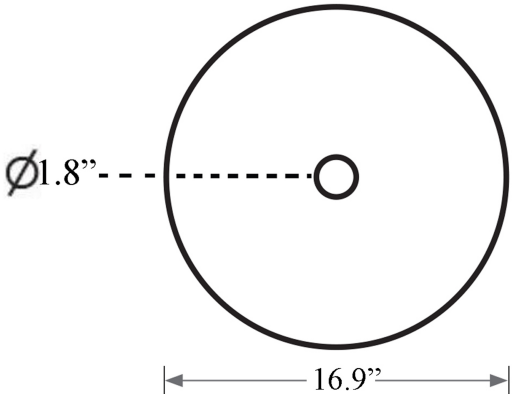

1 inch = 2.54 cm

1 inch = 25.4 mm

1051 Lea Drive - Collegeville, PA 19426
Tel. 215 513 9400 - Fax 610 831 0215

www.ws bathcollections.com - info@ws bathcollections.com

Product Specs Sheets

Bellarosa SC120

Weight: 15 lbs.

Collection |
Glamorous

Model |
Bellarosa SC120

Dimensions Metric
1 inch = 2.54 cm
1 inch = 25.4 mm

1051 Lea Drive - Collegeville, PA 19426
Tel. 215 513 9400 - Fax 610 831 0215
www.ws bathcollections.com - info@ws bathcollections.com

Bolts

Silicone (optional)

Collection
Glamorous

Model |
Bellarosa SC120

Dimensions Metric

1 inch = 2.54 cm
1 inch = 25.4 mm

WS[®]
BATH
COLLECTIONS

1051 Lea Drive - Collegeville, PA 19426
Tel. 215 513 9400 - Fax 610 831 0215