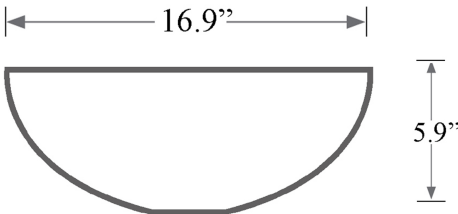

1 inch = 2.54 cm

1 inch = 25.4 mm

1051 Lea Drive - Collegeville, PA 19426
Tel. 215 513 9400 - Fax 610 831 0215

www.ws bathcollections.com - info@ws bathcollections.com

Product Specs Sheets

Bellarosa SC120

Weight: 15 lbs.

Collection |
Glamorous

Model |
Bellarosa SC120

Dimensions Metric
1 inch = 2.54 cm
1 inch = 25.4 mm

1051 Lea Drive - Collegeville, PA 19426
Tel. 215 513 9400 - Fax 610 831 0215
www.ws bathcollections.com - info@ws bathcollections.com