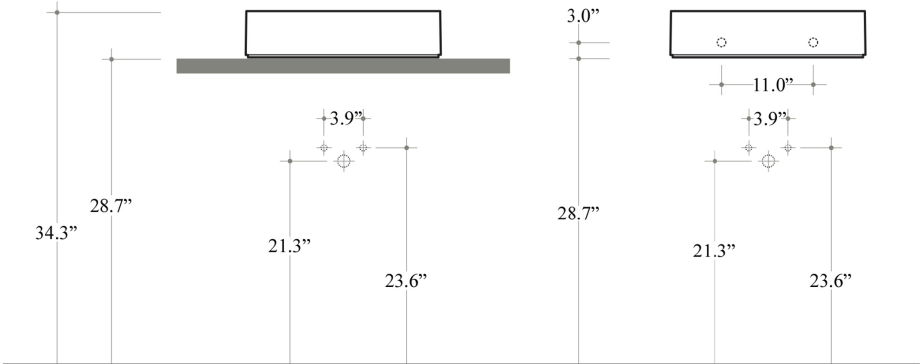

Related Items:

- Cameo PIL 700 | Square Drain With Cover
- WSBC 53922 | Decorative Trap

Finishes:

-  Glossy White
-  Matte Black

SKU# | Options:

- Cameo 60.50.00 WG | No Faucet Hole, Glossy White
- Cameo 60.50.01 WG | Single Faucet Hole, Glossy White
- Cameo 60.50.00 BM | No Faucet Hole, Matte Black
- Cameo 60.50.01 BM | Single Faucet Hole, Matte Black

* WS Bath Collections reserves the right to revise dimensions or information on this sheet without notice

Collection Cameo	Model Cameo 60.50 - CML05	Dimensions Metric <i>1 inch = 2.54 cm</i> <i>1 inch = 25.4 mm</i>	 1051 Lea Drive - Collegeville, PA 19426 Tel. 215 513 9400 - Fax 610 831 0215 www.ws bathcollections.com - info@ws bathcollections.com
------------------------------	---------------------------------------	--	---

Vessel

Wall Mount

Collection |
Cameo

Model |
Cameo 60.50 - CML05

Dimensions Metric
1 inch = 2.54 cm
1 inch = 25.4 mm

1051 Lea Drive - Collegeville, PA 19426
Tel. 215 513 9400 - Fax 610 831 0215
www.ws bathcollections.com - info@ws bathcollections.com

Dimensions Metric
1 inch = 2.54 cm
1 inch = 25.4 mm

WS[®]
BATH
COLLECTIONS

1051 Lea Drive - Collegeville, PA 19426
Tel. 215 513 9400 - Fax 610 831 0215
www.ws bathcollections.com - info@ws bathcollections.com