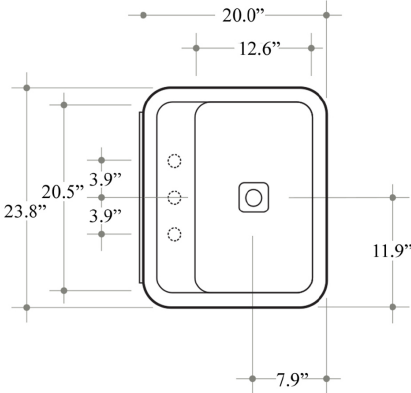

Related Items:

- Cameo PIL 700 | Square Drain With Cover
- WSBC 53922 | Decorative Trap

Finishes:

-  Glossy White
-  Matte Black

SKU# | Options:

- Cameo 60.50.00 WG | No Faucet Hole, Glossy White
- Cameo 60.50.01 WG | Single Faucet Hole, Glossy White
- Cameo 60.50.00 BM | No Faucet Hole, Matte Black
- Cameo 60.50.01 BM | Single Faucet Hole, Matte Black

* WS Bath Collections reserves the right to revise dimensions or information on this sheet without notice

Collection Cameo	Model Cameo 60.50 - CML05	Dimensions Metric <i>1 inch = 2.54 cm</i> <i>1 inch = 25.4 mm</i>	 1051 Lea Drive - Collegeville, PA 19426 Tel. 215 513 9400 - Fax 610 831 0215 www.ws bathcollections.com - info@ws bathcollections.com
------------------------------	---------------------------------------	--	---

Vessel

Wall Mount

Collection |
Cameo

Model |
Cameo 60.50 - CML05

Dimensions Metric
1 inch = 2.54 cm
1 inch = 25.4 mm

1051 Lea Drive - Collegeville, PA 19426
Tel. 215 513 9400 - Fax 610 831 0215
www.ws bathcollections.com - info@ws bathcollections.com

Dimensions Metric
1 inch = 2.54 cm
1 inch = 25.4 mm

WS[®]
BATH
COLLECTIONS

1051 Lea Drive - Collegeville, PA 19426
Tel. 215 513 9400 - Fax 610 831 0215
www.ws bathcollections.com - info@ws bathcollections.com