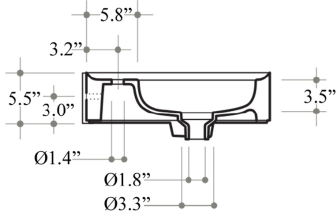

Related Items:

- Cameo PIL 700 | Square Drain With Cover
- WSBC 53922 | Decorative Trap

Finishes:

-  Glossy White
-  Matte Black

SKU# | Options:

- Cameo 60.50.00 WG | No Faucet Hole, Glossy White
- Cameo 60.50.01 WG | Single Faucet Hole, Glossy White
- Cameo 60.50.00 BM | No Faucet Hole, Matte Black
- Cameo 60.50.01 BM | Single Faucet Hole, Matte Black

* WS Bath Collections reserves the right to revise dimensions or information on this sheet without notice

Collection Cameo	Model Cameo 60.50 - CML05	Dimensions Metric <i>1 inch = 2.54 cm</i> <i>1 inch = 25.4 mm</i>	 1051 Lea Drive - Collegeville, PA 19426 Tel. 215 513 9400 - Fax 610 831 0215 www.ws bathcollections.com - info@ws bathcollections.com
------------------------------	---------------------------------------	--	---

Vessel

Wall Mount

Collection |
Cameo

Model |
Cameo 60.50 - CML05

Dimensions Metric
1 inch = 2.54 cm
1 inch = 25.4 mm

1051 Lea Drive - Collegeville, PA 19426
Tel. 215 513 9400 - Fax 610 831 0215
www.ws bathcollections.com - info@ws bathcollections.com

Dimensions Metric
1 inch = 2.54 cm
1 inch = 25.4 mm

WS[®]
BATH
COLLECTIONS

1051 Lea Drive - Collegeville, PA 19426
Tel. 215 513 9400 - Fax 610 831 0215
www.ws bathcollections.com - info@ws bathcollections.com