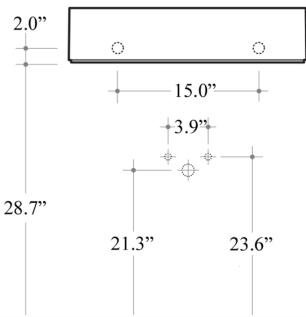

### SKU# | Options:

- Cameo 60.28.00 WG | No Faucet Hole, Glossy White
- Cameo 60.28.01 WG | Single Faucet Hole, Glossy White
- Cameo 60.28.00 BM | No Faucet Hole, Matte Black
- Cameo 60.28.01 BM | Single Faucet Hole, Matte Black

\* WS Bath Collections reserves the right to revise dimensions or information on this sheet without notice

<b>Collection  </b> Cameo	<b>Model  </b> Cameo 60.28 - CML01	<b>Dimensions Metric</b> <i>1 inch = 2.54 cm</i> <i>1 inch = 25.4 mm</i>	 1051 Lea Drive - Collegeville, PA 19426 Tel. 215 513 9400 - Fax 610 831 0215 <a href="http://www.ws bathcollections.com">www.ws bathcollections.com</a> - <a href="mailto:info@ws bathcollections.com">info@ws bathcollections.com</a>
------------------------------	---------------------------------------	--	---

Vessel

Wall Mount

**Collection |**  
Cameo

**Model |**  
Cameo 60.28 - CML01

Dimensions Metric  
1 inch = 2.54 cm  
1 inch = 25.4 mm

1051 Lea Drive - Collegeville, PA 19426  
Tel. 215 513 9400 - Fax 610 831 0215  
[www.ws bathcollections.com](http://www.ws bathcollections.com) - [info@ws bathcollections.com](mailto:info@ws bathcollections.com)

### Vessel/ countertop installation

Bolts

Silicone (optional)

Collection  
Cameo

Model |  
Cameo 60.28 - CML01

Dimensions Metric  
*1 inch = 2.54 cm*  
*1 inch = 25.4 mm*

WS<sup>®</sup>  
BATH  
COLLECTIONS