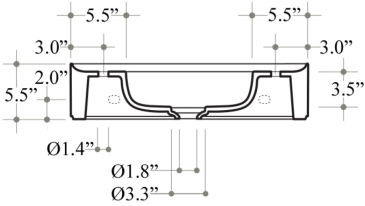

\* WS Bath Collections reserves the right to revise dimensions or information on this sheet without notice

<b>Collection  </b> Cameo	<b>Model  </b> Cameo 60.28 - CML01	<b>Dimensions Metric</b> <i>1 inch = 2.54 cm</i> <i>1 inch = 25.4 mm</i>	 1051 Lea Drive - Collegeville, PA 19426 Tel. 215 513 9400 - Fax 610 831 0215 <a href="http://www.ws bathcollections.com">www.ws bathcollections.com</a> - <a href="mailto:info@ws bathcollections.com">info@ws bathcollections.com</a>
------------------------------	---------------------------------------	--	---

Vessel

Wall Mount

**Collection |**  
Cameo

**Model |**  
Cameo 60.28 - CML01

Dimensions Metric  
1 inch = 2.54 cm  
1 inch = 25.4 mm

1051 Lea Drive - Collegeville, PA 19426  
Tel. 215 513 9400 - Fax 610 831 0215  
[www.ws bathcollections.com](http://www.ws bathcollections.com) - [info@ws bathcollections.com](mailto:info@ws bathcollections.com)

### Vessel/ countertop installation

Bolts

Silicone (optional)

Collection  
Cameo

Model |  
Cameo 60.28 - CML01

Dimensions Metric  
*1 inch = 2.54 cm*  
*1 inch = 25.4 mm*

WS<sup>®</sup>  
BATH  
COLLECTIONS