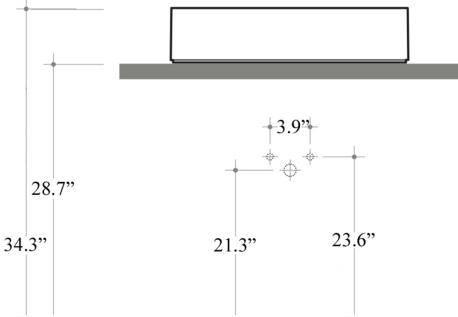

### SKU# | Options:

- Cameo 60.28.00 WG | No Faucet Hole, Glossy White
- Cameo 60.28.01 WG | Single Faucet Hole, Glossy White
- Cameo 60.28.00 BM | No Faucet Hole, Matte Black
- Cameo 60.28.01 BM | Single Faucet Hole, Matte Black

\* WS Bath Collections reserves the right to revise dimensions or information on this sheet without notice

<b>Collection  </b> Cameo	<b>Model  </b> Cameo 60.28 - CML01	<b>Dimensions Metric</b> <i>1 inch = 2.54 cm</i> <i>1 inch = 25.4 mm</i>	 1051 Lea Drive - Collegeville, PA 19426 Tel. 215 513 9400 - Fax 610 831 0215 <a href="http://www.ws bathcollections.com">www.ws bathcollections.com</a> - <a href="mailto:info@ws bathcollections.com">info@ws bathcollections.com</a>
------------------------------	---------------------------------------	--	---

Vessel

Wall Mount

**Collection |**  
Cameo

**Model |**  
Cameo 60.28 - CML01

Dimensions Metric  
1 inch = 2.54 cm  
1 inch = 25.4 mm

1051 Lea Drive - Collegeville, PA 19426  
Tel. 215 513 9400 - Fax 610 831 0215  
[www.ws bathcollections.com](http://www.ws bathcollections.com) - [info@ws bathcollections.com](mailto:info@ws bathcollections.com)

### Vessel/ countertop installation

Bolts

Silicone (optional)

Collection  
Cameo

Model |  
Cameo 60.28 - CML01

Dimensions Metric  
*1 inch = 2.54 cm*  
*1 inch = 25.4 mm*

WS<sup>®</sup>  
BATH  
COLLECTIONS