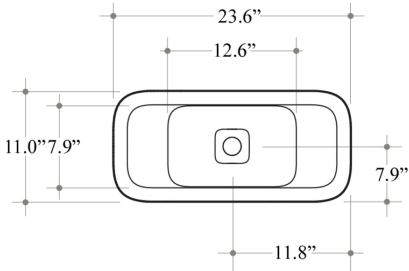

\* WS Bath Collections reserves the right to revise dimensions or information on this sheet without notice

<b>Collection  </b> Cameo	<b>Model  </b> Cameo 60.28 - CML01	<b>Dimensions Metric</b> <i>1 inch = 2.54 cm</i> <i>1 inch = 25.4 mm</i>	 1051 Lea Drive - Collegeville, PA 19426 Tel. 215 513 9400 - Fax 610 831 0215 <a href="http://www.ws bathcollections.com">www.ws bathcollections.com</a> - <a href="mailto:info@ws bathcollections.com">info@ws bathcollections.com</a>
------------------------------	---------------------------------------	--	---

Vessel

Wall Mount

**Collection |**  
Cameo

**Model |**  
Cameo 60.28 - CML01

Dimensions Metric  
1 inch = 2.54 cm  
1 inch = 25.4 mm

1051 Lea Drive - Collegeville, PA 19426  
Tel. 215 513 9400 - Fax 610 831 0215  
[www.ws bathcollections.com](http://www.ws bathcollections.com) - [info@ws bathcollections.com](mailto:info@ws bathcollections.com)

### Vessel/ countertop installation

Bolts

Silicone (optional)

Collection  
Cameo

Model |  
Cameo 60.28 - CML01

Dimensions Metric  
*1 inch = 2.54 cm*  
*1 inch = 25.4 mm*

WS<sup>®</sup>  
BATH  
COLLECTIONS