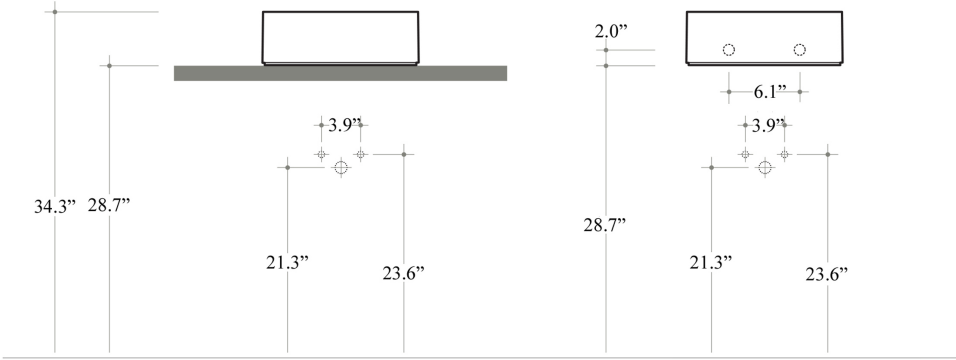

Related Items:

- Cameo PIL 700 | Square Drain With Cover
- WSBC 53922 | Decorative Trap

Finishes:

-  Glossy White
-  Matte Black

SKU# | Options:

- Cameo 50.40.00 WG | No Faucet Hole, Glossy White
- Cameo 50.40.01 WG | Single Faucet Hole, Glossy White
- Cameo 50.40.00 BM | No Faucet Hole, Matte Black
- Cameo 50.40.01 BM | Single Faucet Hole, Matte Black

* WS Bath Collections reserves the right to revise dimensions or information on this sheet without notice

Collection Cameo	Model Cameo 50.40 - CML02	Dimensions Metric <i>1 inch = 2.54 cm</i> <i>1 inch = 25.4 mm</i>	 1051 Lea Drive - Collegeville, PA 19426 Tel. 215 513 9400 - Fax 610 831 0215 www.ws bathcollections.com - info@ws bathcollections.com
------------------------------	---------------------------------------	--	---

Vessel

Wall Mount

Collection |
Cameo

Model |
Cameo 50.40 - CML02

Dimensions Metric
 1 inch = 2.54 cm
 1 inch = 25.4 mm

1051 Lea Drive - Collegeville, PA 19426
 Tel. 215 513 9400 - Fax 610 831 0215
www.ws bathcollections.com - info@ws bathcollections.com

Dimensions Metric
1 inch = 2.54 cm
1 inch = 25.4 mm

1051 Lea Drive - Collegeville, PA 19426
Tel. 215 513 9400 - Fax 610 831 0215
www.ws bathcollections.com - info@ws bathcollections.com