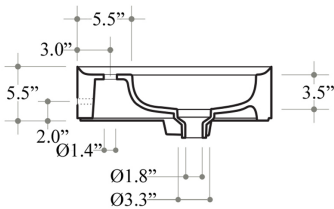

Related Items:

- Cameo PIL 700 | Square Drain With Cover
- WSBC 53922 | Decorative Trap

Finishes:

-  Glossy White
-  Matte Black

SKU# | Options:

- Cameo 50.40.00 WG | No Faucet Hole, Glossy White
- Cameo 50.40.01 WG | Single Faucet Hole, Glossy White
- Cameo 50.40.00 BM | No Faucet Hole, Matte Black
- Cameo 50.40.01 BM | Single Faucet Hole, Matte Black

* WS Bath Collections reserves the right to revise dimensions or information on this sheet without notice

Collection Cameo	Model Cameo 50.40 - CML02	Dimensions Metric <i>1 inch = 2.54 cm</i> <i>1 inch = 25.4 mm</i>	 1051 Lea Drive - Collegeville, PA 19426 Tel. 215 513 9400 - Fax 610 831 0215 www.ws bathcollections.com - info@ws bathcollections.com
------------------------------	---------------------------------------	--	---

Vessel

Wall Mount

Collection |
Cameo

Model |
Cameo 50.40 - CML02

Dimensions Metric
 1 inch = 2.54 cm
 1 inch = 25.4 mm

1051 Lea Drive - Collegeville, PA 19426
 Tel. 215 513 9400 - Fax 610 831 0215
www.ws bathcollections.com - info@ws bathcollections.com

Dimensions Metric
1 inch = 2.54 cm
1 inch = 25.4 mm

1051 Lea Drive - Collegeville, PA 19426
Tel. 215 513 9400 - Fax 610 831 0215
www.ws bathcollections.com - info@ws bathcollections.com