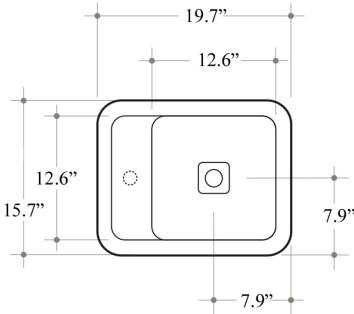

Related Items:

- Cameo PIL 700 | Square Drain With Cover
- WSBC 53922 | Decorative Trap

Finishes:

-  Glossy White
-  Matte Black

SKU# | Options:

- Cameo 50.40.00 WG | No Faucet Hole, Glossy White
- Cameo 50.40.01 WG | Single Faucet Hole, Glossy White
- Cameo 50.40.00 BM | No Faucet Hole, Matte Black
- Cameo 50.40.01 BM | Single Faucet Hole, Matte Black

* WS Bath Collections reserves the right to revise dimensions or information on this sheet without notice

Collection Cameo	Model Cameo 50.40 - CML02	Dimensions Metric <i>1 inch = 2.54 cm</i> <i>1 inch = 25.4 mm</i>	 1051 Lea Drive - Collegeville, PA 19426 Tel. 215 513 9400 - Fax 610 831 0215 www.ws bathcollections.com - info@ws bathcollections.com
------------------------------	---------------------------------------	--	---

Vessel

Wall Mount

Collection |
Cameo

Model |
Cameo 50.40 - CML02

Dimensions Metric
 1 inch = 2.54 cm
 1 inch = 25.4 mm

1051 Lea Drive - Collegeville, PA 19426
 Tel. 215 513 9400 - Fax 610 831 0215
www.ws bathcollections.com - info@ws bathcollections.com

Dimensions Metric
1 inch = 2.54 cm
1 inch = 25.4 mm

1051 Lea Drive - Collegeville, PA 19426
Tel. 215 513 9400 - Fax 610 831 0215
www.ws bathcollections.com - info@ws bathcollections.com