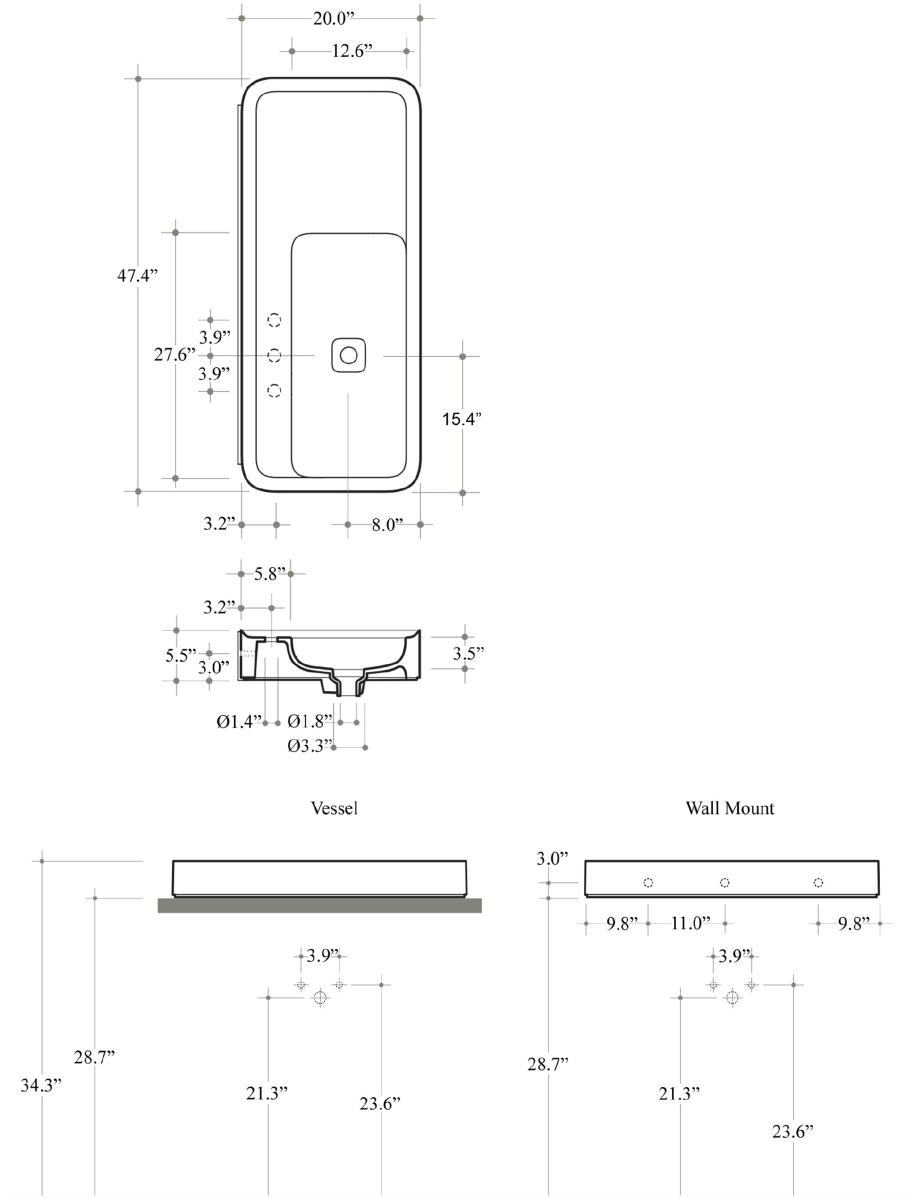

Related Items:

- Cameo PIL 700 | Square Drain With Cover
- WSBC 53922 | Decorative Trap

Finishes:

-  Glossy White
-  Matte Black

SKU# | Options:

- Cameo 120.50.00 WG | No Faucet Hole, Glossy White
- Cameo 120.50.01 WG | Single Faucet Hole, Glossy White
- Cameo 120.50.00 BM | No Faucet Hole, Matte Black
- Cameo 120.50.01 BM | Single Faucet Hole, Matte Black

* WS Bath Collections reserves the right to revise dimensions or information on this sheet without notice

| | | | |
|------------------------------|--|--|---|
| Collection Cameo | Model Cameo 120.50 - CML08 | Dimensions Metric <i>1 inch = 2.54 cm</i> <i>1 inch = 25.4 mm</i> |  1051 Lea Drive - Collegeville, PA 19426 Tel. 215 513 9400 - Fax 610 831 0215 www.ws bathcollections.com - info@ws bathcollections.com |
|------------------------------|--|--|---|

Collection |
Cameo

Model |
Cameo 120.50 - CML08

Dimensions Metric

1 inch = 2.54 cm

1 inch = 25.4 mm

1051 Lea Drive - Collegeville, PA 19426
Tel. 215 513 9400 - Fax 610 831 0215

www.ws bathcollections.com - info@ws bathcollections.com

Dimensions Metric
1 inch = 2.54 cm
1 inch = 25.4 mm

WS®
BATH
COLLECTIONS

1051 Lea Drive - Collegeville, PA 19426
Tel. 215 513 9400 - Fax 610 831 0215

www.ws bathcollections.com - info@ws bathcollections.com