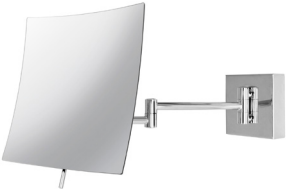

Beauty 910

Features

- Magnifying Makeup Mirror
- Magnification: 3X
- Finish: Polished Chrome
- Solid Brass Base
- Extendable Arm, Rotates in All Directions
- Free of Distortion

SKU# | Options:

- Beauty 910 | Polished Chrome

Finishes:

 Polished Chrome

* WS Bath Collections reserves the right to revise dimensions or information on this sheet without notice

Collection Beauty	Model Beauty 910	Dimensions Metric <i>1 inch = 2.54 cm</i> <i>1 inch = 25.4 mm</i>	 1051 Lea Drive - Collegeville, PA 19426 Tel. 215 513 9400 - Fax 610 831 0215 www.ws bathcollections.com - info@ws bathcollections.com
-------------------------------	------------------------------	---	---