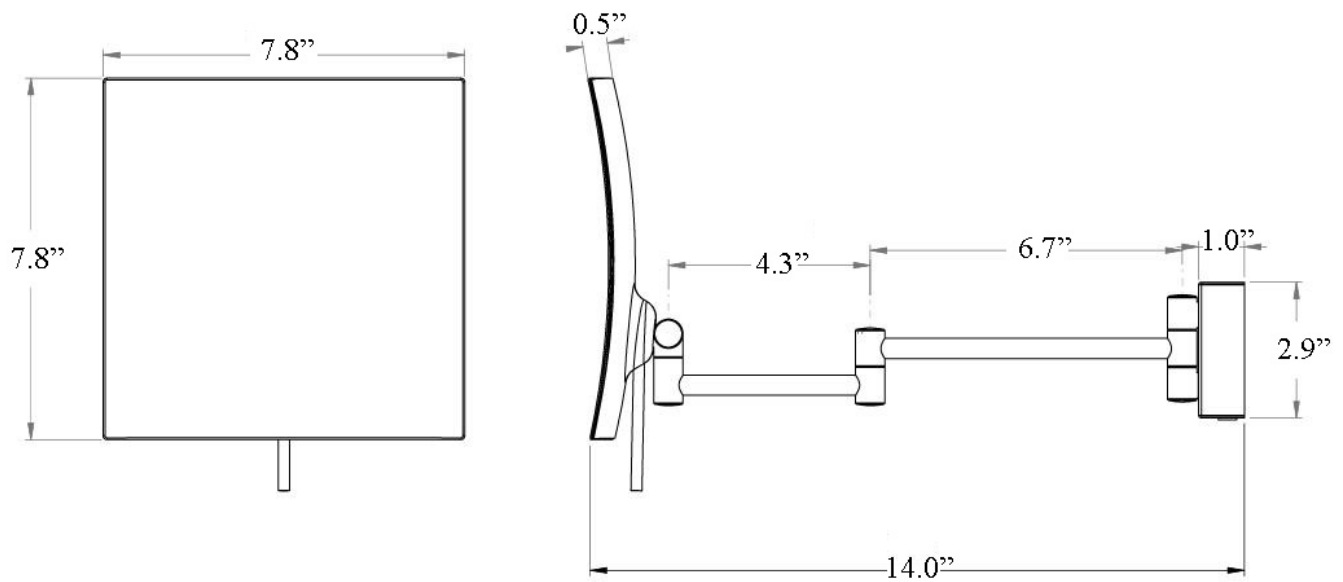

Beauty 910

Features

- Magnifying Makeup Mirror
- Magnification: 3X
- Finish: Polished Chrome
- Solid Brass Base
- Extendable Arm, Rotates in All Directions
- Free of Distortion

SKU# | Options:

- Beauty 910 | Polished Chrome

Finishes:

 Polished Chrome

* WS Bath Collections reserves the right to revise dimensions or information on this sheet without notice

Collection Beauty	Model Beauty 910	Dimensions Metric <i>1 inch = 2.54 cm</i> <i>1 inch = 25.4 mm</i>	 1051 Lea Drive - Collegeville, PA 19426 Tel. 215 513 9400 - Fax 610 831 0215 www.ws bathcollections.com - info@ws bathcollections.com
-------------------------------	------------------------------	---	---

Collection
Dgcw{

Model |
Dgcw{ "; 32

Dimensions Metric
1 inch = 2.54 cm
1 inch = 25.4 mm

WS[®] BATH
COLLECTIONS
1051 Lea Drive - Collegeville, PA 19426
Tel. 215 513 9400 - Fax 610 831 0215
www.ws bathcollections.com - info@ws bathcollections.com