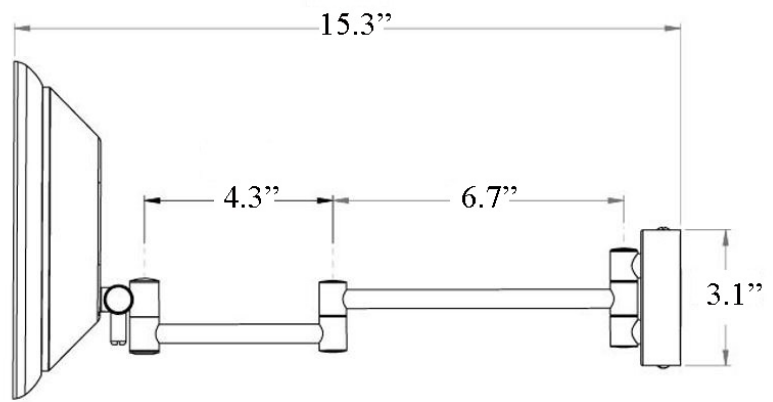

Collection |
Beauty

Model |
Beauty 300T

Dimensions Metric

1 inch = 2.54 cm

1 inch = 25.4 mm

WS[®]
BATH
COLLECTIONS

1051 Lea Drive - Collegeville, PA 19426
Tel. 215 513 9400 - Fax 610 831 0215

www.ws bathcollections.com - info@ws bathcollectins.com

Collection
Dgcw{

Model |
Dgcw{ "522V

Dimensions Metric
1 inch = 2.54 cm
1 inch = 25.4 mm

WS[®]
BATH
COLLECTIONS

1051 Lea Drive - Collegeville, PA 19426
Tel. 215 513 9400 - Fax 610 831 0215
www.ws bathcollections.com - info@ws bathcollections.com