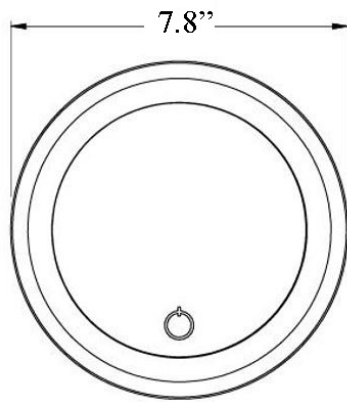

Beauty 300T

Features

- Magnifying Makeup Mirror
- Hard-Wired (Direct Power Supply) - Universal 100-240V
- Magnification: 5X - Free of Distortion
- Available in 2 Finishes: Polished Chrome and Matte Black
- With LED Light - Wattage: 11W
- Rated Life of LED Lights: 20,000 Hours
- Continuously Adjustable Light Range: Cool to Warm 2800K-6000K
- Brightness Range: Continuous from 550 Lux to 1120 Lux
- Auto-Off After 10 Minutes
- Double Arm, Extendable, Swiveling

Collection |
Beauty

Model |
Beauty 300T

Dimensions Metric

1 inch = 2.54 cm

1 inch = 25.4 mm

WS[®]
BATH
COLLECTIONS

1051 Lea Drive - Collegeville, PA 19426
Tel. 215 513 9400 - Fax 610 831 0215

www.ws bathcollections.com - info@ws bathcollectins.com

Collection
Dgcw{

Model |
Dgcw{ "522V

Dimensions Metric
1 inch = 2.54 cm
1 inch = 25.4 mm

WS[®]
BATH
COLLECTIONS

1051 Lea Drive - Collegeville, PA 19426
Tel. 215 513 9400 - Fax 610 831 0215
www.ws bathcollections.com - info@ws bathcollections.com