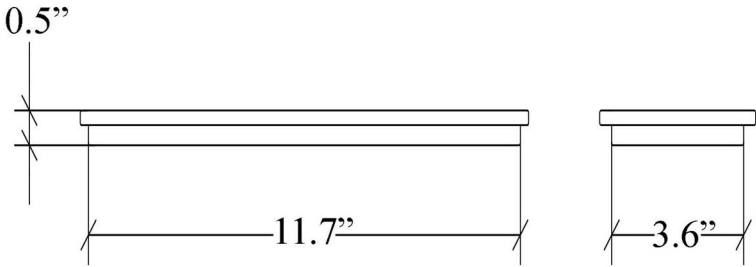

Bamboo 52893

Features

- Bathroom Tray
- Glossy White Finish
- Made of Porcelaine
- Wall Mount Installation
- Bathroom Tray to be Combined (Optional) with Bamboo Towel Bars
- Made in Italy

SKU# | Option:

- Bamboo 52893 | Bamboo Bathroom Tray

Finishes:

Related Items:

- Bamboo 51714 | Towel Bar and Accessories Holder - L: 13.0"
- Bamboo 51715 | Towel Bar and Accessories Holder - L: 16.9"
- Bamboo 51716 | Towel Bar and Accessories Holder - L: 25.1"

* WS Bath Collections reserves the right to revise dimensions or information on this sheet without notice

Collection Bamboo	Model Bamboo 52893	Dimensions Metric <i>1 inch = 2.54 cm</i> <i>1 inch = 25.4 mm</i>	 1051 Lea Drive - Collegeville, PA 19426 Tel. 215 513 9400 - Fax 610 831 0215 www.ws bathcollections.com - info@ws bathcollections.com
-----------------------------	--------------------------------	--	---

Collection
Bamboo

Model |
Bamboo 52893

Dimensions Metric
1 inch = 2.54 cm
1 inch = 25.4 mm

1051 Lea Drive - Collegeville, PA 19426
Tel. 215 513 9400 - Fax 610 831 0215
www.ws bathcollections.com - info@ws bathcollections.com