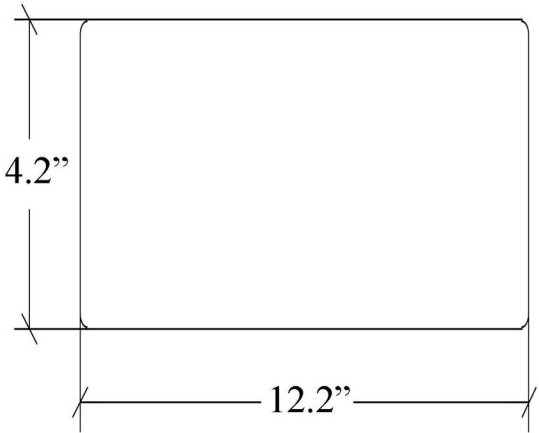

Finishes:

Related Items:

- Bamboo 51714 | Towel Bar and Accessories Holder - L: 13.0"
- Bamboo 51715 | Towel Bar and Accessories Holder - L: 16.9"
- Bamboo 51716 | Towel Bar and Accessories Holder - L: 25.1"

* WS Bath Collections reserves the right to revise dimensions or information on this sheet without notice

Collection Bamboo	Model Bamboo 52893	Dimensions Metric <i>1 inch = 2.54 cm</i> <i>1 inch = 25.4 mm</i>	 1051 Lea Drive - Collegeville, PA 19426 Tel. 215 513 9400 - Fax 610 831 0215 www.ws bathcollections.com - info@ws bathcollections.com
-----------------------------	--------------------------------	--	---

Collection
Bamboo

Model |
Bamboo 52893

Dimensions Metric
1 inch = 2.54 cm
1 inch = 25.4 mm

1051 Lea Drive - Collegeville, PA 19426
Tel. 215 513 9400 - Fax 610 831 0215
www.ws bathcollections.com - info@ws bathcollections.com