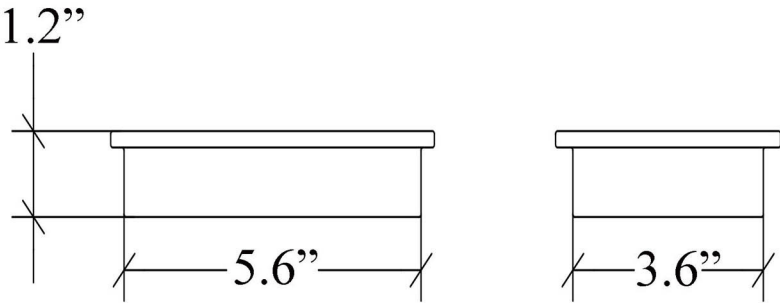

### Related Items:

- Bamboo 51714 | Towel Bar and Accessories Holder - L: 13.0"
- Bamboo 51715 | Towel Bar and Accessories Holder - L: 16.9"
- Bamboo 51716 | Towel Bar and Accessories Holder - L: 25.1"

\* WS Bath Collections reserves the right to revise dimensions or information on this sheet without notice

<b>Collection</b> Bamboo	<b>Model  </b> Bamboo 52892	Dimensions Metric <i>1 inch = 2.54 cm</i> <i>1 inch = 25.4 mm</i>	 1051 Lea Drive - Collegeville, PA 19426 Tel. 215 513 9400 - Fax 610 831 0215 <a href="http://www.ws bathcollections.com">www.ws bathcollections.com</a> - <a href="mailto:info@ws bathcollections.com">info@ws bathcollections.com</a>
-----------------------------	--------------------------------	---	---

**Collection**  
Bamboo

**Model** |  
Bamboo 52892

Dimensions Metric  
*1 inch = 2.54 cm*  
*1 inch = 25.4 mm*

**WS**®  
**BATH**  
**COLLECTIONS**

1051 Lea Drive - Collegeville, PA 19426  
Tel. 215 513 9400 - Fax 610 831 0215  
[www.ws bathcollections.com](http://www.ws bathcollections.com) - [info@ws bathcollections.com](mailto:info@ws bathcollections.com)