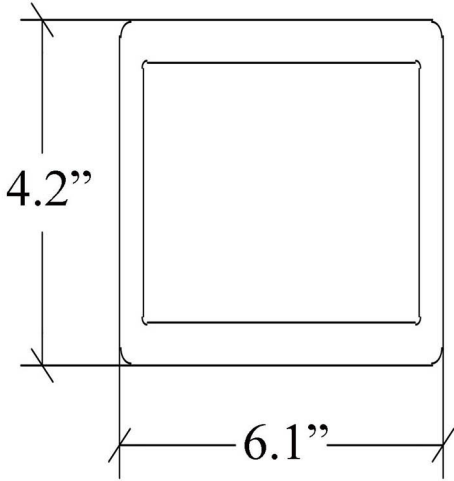

### Related Items:

- Bamboo 51714 | Towel Bar and Accessories Holder - L: 13.0"
- Bamboo 51715 | Towel Bar and Accessories Holder - L: 16.9"
- Bamboo 51716 | Towel Bar and Accessories Holder - L: 25.1"

\* WS Bath Collections reserves the right to revise dimensions or information on this sheet without notice

<b>Collection</b> Bamboo	<b>Model  </b> Bamboo 52892	Dimensions Metric <i>1 inch = 2.54 cm</i> <i>1 inch = 25.4 mm</i>	 1051 Lea Drive - Collegeville, PA 19426 Tel. 215 513 9400 - Fax 610 831 0215 <a href="http://www.ws bathcollections.com">www.ws bathcollections.com</a> - <a href="mailto:info@ws bathcollections.com">info@ws bathcollections.com</a>
-----------------------------	--------------------------------	---	---

**Collection**  
Bamboo

**Model** |  
Bamboo 52892

Dimensions Metric  
*1 inch = 2.54 cm*  
*1 inch = 25.4 mm*

**WS**®  
**BATH**  
**COLLECTIONS**

1051 Lea Drive - Collegeville, PA 19426  
Tel. 215 513 9400 - Fax 610 831 0215  
[www.ws bathcollections.com](http://www.ws bathcollections.com) - [info@ws bathcollections.com](mailto:info@ws bathcollections.com)