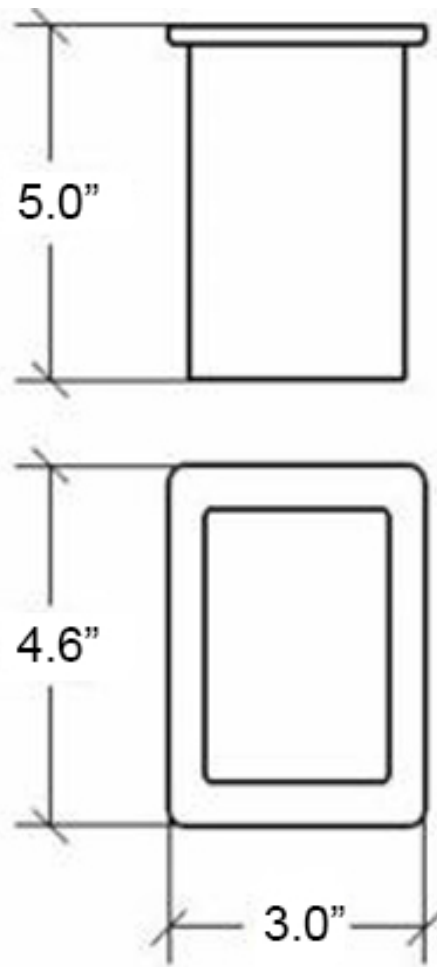

WS 52891

Features

- Tumbler / Toothbrush Holder
- Made of high quality acrylic
- Available in Glossy White
- Dimensions: 1.5" x 1.5" x 1.5"
- Easy to clean and maintain
- Available in Glossy White
- Made of high quality acrylic
- Available in Glossy White

SKU# | Option:

- WS 52891 | Glossy White

Finishes:

Related Items:

- WS 52892 | Towel Bar and Accessories Holder
- WS 52893 | Towel Bar and Accessories Holder
- WS 52894 | Towel Bar and Accessories Holder

* WS Bath Collections reserves the right to revise dimensions or information on this sheet without notice

Collection WS 52891	Model WS 52891	Dimensions Metric 1 inch = 2.54 cm 1 inch = 25.4 mm	 1051 Lea Drive - Collegeville, PA 19426 Tel. 215 513 9400 - Fax 610 831 0215 www.ws bathcollections.com - info@ws bathcollections.com
-------------------------------	----------------------------	--	---

Collection
Bamboo

Model |
Bamboo 52891

Dimensions Metric

1 inch = 2.54 cm

1 inch = 25.4 mm

WS[®]
BATH
COLLECTIONS

1051 Lea Drive - Collegeville, PA 19426
Tel. 215 513 9400 - Fax 610 831 0215

www.ws bathcollections.com - info@ws bathcollections.com