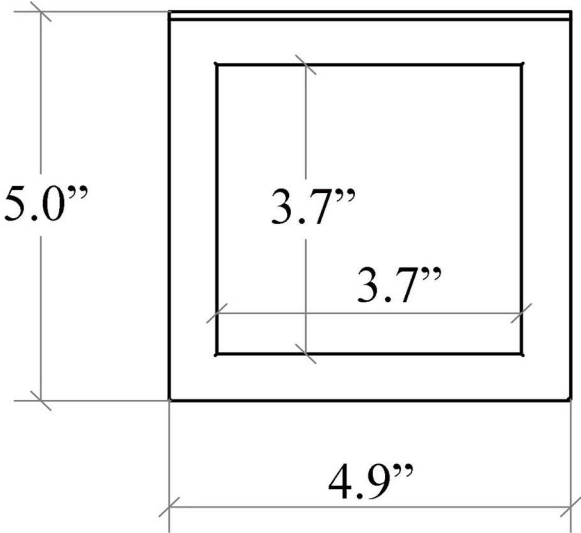

### Related Items:

- Bamboo 52891 | Tumbler
- Bamboo 52894 | Soap Dispenser

\* WS Bath Collections reserves the right to revise dimensions or information on this sheet without notice

<b>Collection</b> Bamboo	<b>Model</b>   Bamboo 51717	<b>Dimensions Metric</b> <i>1 inch = 2.54 cm</i> <i>1 inch = 25.4 mm</i>	 1051 Lea Drive - Collegeville, PA 19426 Tel. 215 513 9400 - Fax 610 831 0215 <a href="http://www.ws bathcollections.com">www.ws bathcollections.com</a> - <a href="mailto:info@ws bathcollections.com">info@ws bathcollections.com</a>
-----------------------------	--------------------------------	--	---

**Collection**  
Bamboo

**Model** |  
Bamboo 51717

Dimensions Metric  
*1 inch = 2.54 cm*  
*1 inch = 25.4 mm*

1051 Lea Drive - Collegeville, PA 19426  
Tel. 215 513 9400 - Fax 610 831 0215  
[www.ws bathcollections.com](http://www.ws bathcollections.com) - [info@ws bathcollections.com](mailto:info@ws bathcollections.com)