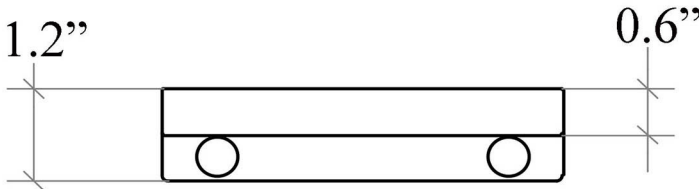

### Related Items:

- Bamboo 52891 | Tumbler
- Bamboo 52894 | Soap Dispenser

\* WS Bath Collections reserves the right to revise dimensions or information on this sheet without notice

<b>Collection</b> Bamboo	<b>Model</b>   Bamboo 51717	<b>Dimensions Metric</b> <i>1 inch = 2.54 cm</i> <i>1 inch = 25.4 mm</i>	 1051 Lea Drive - Collegeville, PA 19426 Tel. 215 513 9400 - Fax 610 831 0215 <a href="http://www.ws bathcollections.com">www.ws bathcollections.com</a> - <a href="mailto:info@ws bathcollections.com">info@ws bathcollections.com</a>
-----------------------------	--------------------------------	--	---

**Collection**  
Bamboo

**Model** |  
Bamboo 51717

Dimensions Metric  
*1 inch = 2.54 cm*  
*1 inch = 25.4 mm*

1051 Lea Drive - Collegeville, PA 19426  
Tel. 215 513 9400 - Fax 610 831 0215  
[www.ws bathcollections.com](http://www.ws bathcollections.com) - [info@ws bathcollections.com](mailto:info@ws bathcollections.com)